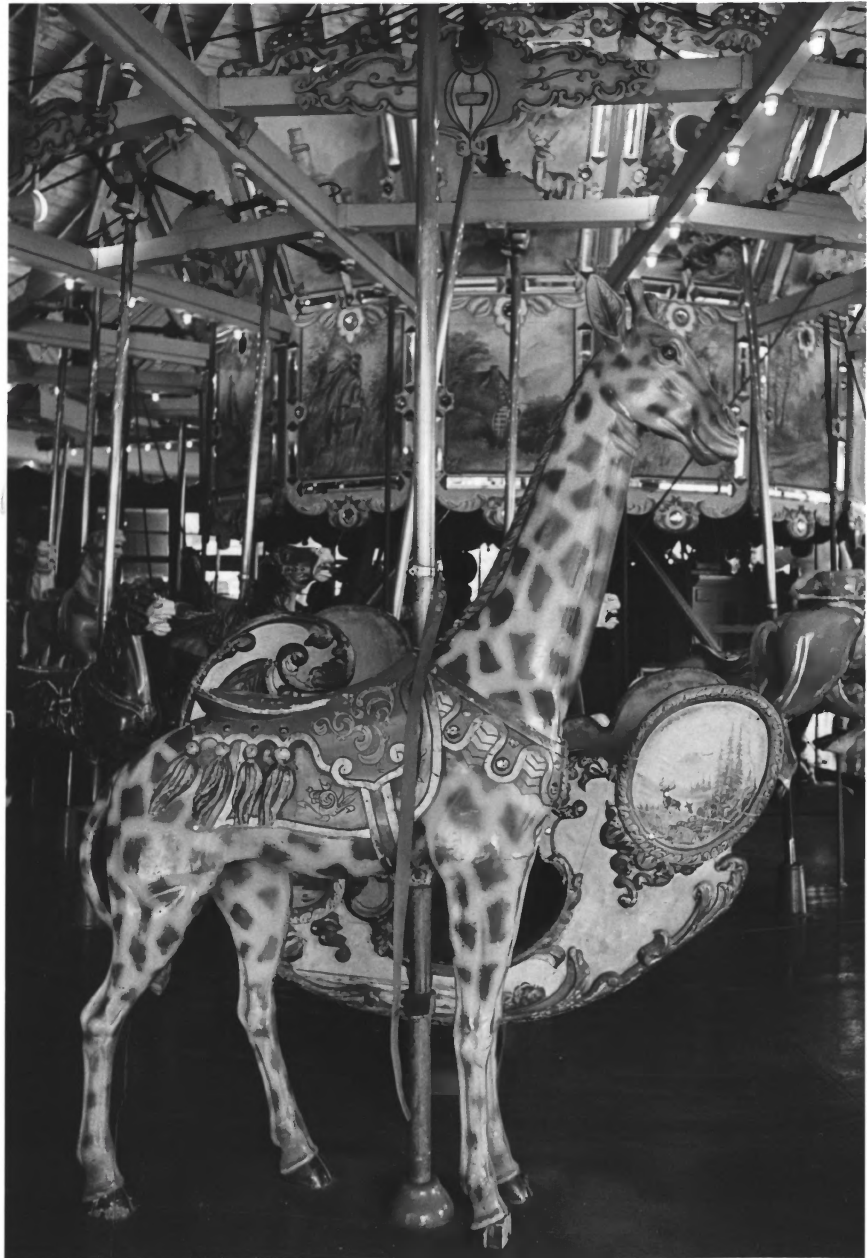

Hershell-Spillman Merry-Go-Round

Berkeley, California

Close-up view of carved animals with rare
frog in background

Photograph # 4

Contu Costa Co.

AUG 24 1976

SEP 29 1976

Hershell-Spillman Merry-Go-Round

Berkeley, California

Close-up view of carved animals

Photograph # 5

Contra Costa Co.

AUG 24 1976

SEP 29 1976

Hershell-Spillman Merry-Go-Round

Berkeley, California

Side view of Merry-Go-Round

Photograph # 1

AUG 24 1976

Costa Costa Co.

Hershell-Spillman Merry-Go-Round
Berkeley, California

Side view of Merry-Go-Round

Photograph #2

Contra Costa Co.

AUG 24 1976

Hershell-Spillman Merry-Go-Round

Berkeley, California

Close-up view of carved animal

Photograph #3

AUG 24 1976

Conten Costa Co.

SEP 29 1976