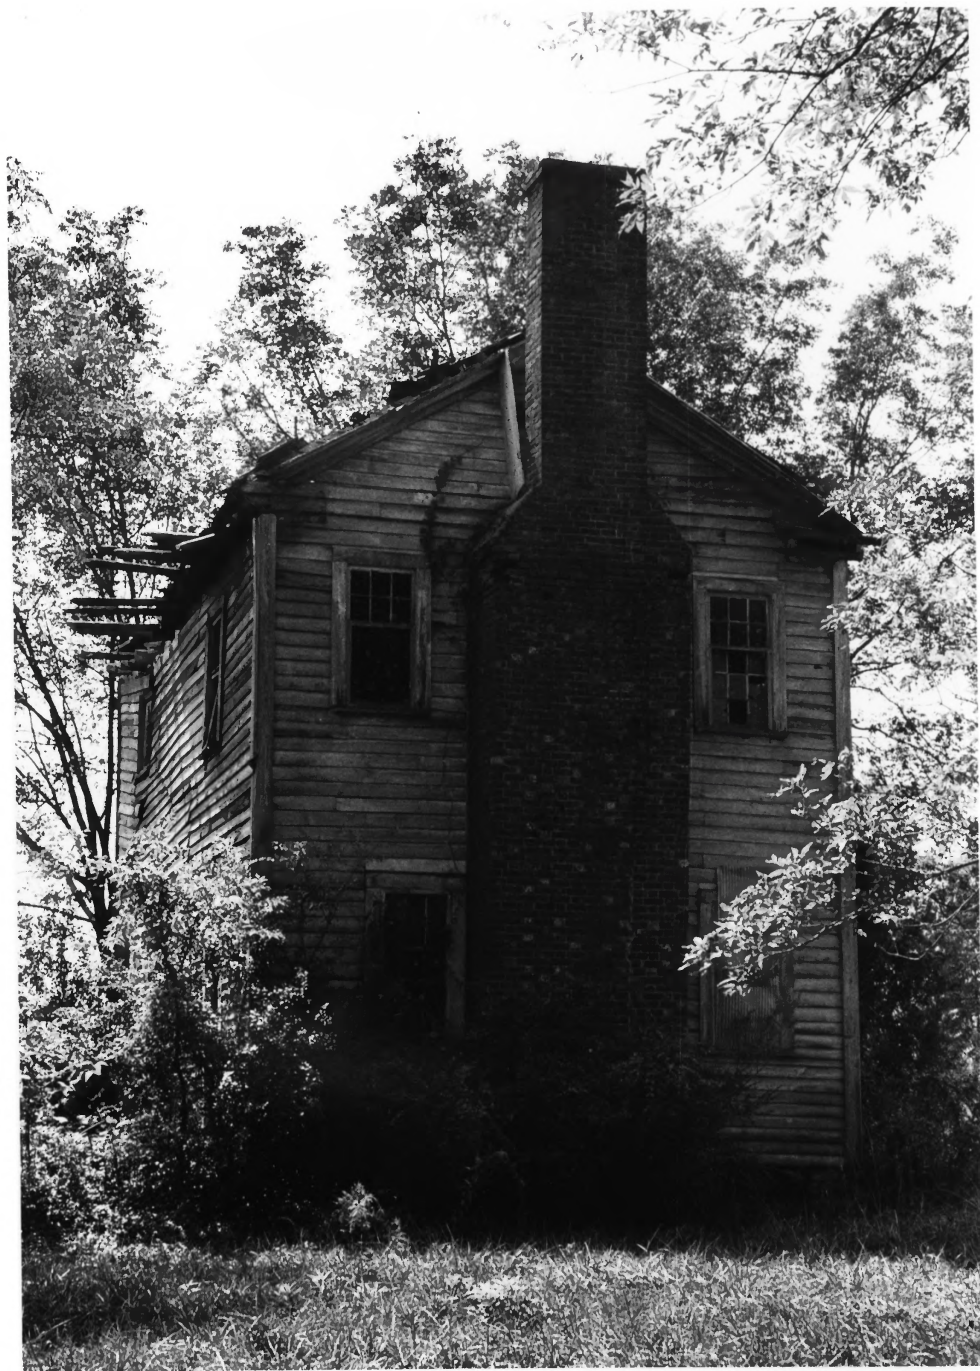

Jacob Green House
Vaughn Spring Place
Ashville vicinity, St. Clair
County, Alabama

Robert Gamble October, 1979
Jasper, Alabama

Front elevation.

Photo number: 1

NOV 05 1979

JAN 20 1980

Jacob Green House
Vaughn Spring Place
Ashville vicinity, St. Clair
County, Alabama

Robert Gamble October, 1979
Jasper, Alabama

North elevation.

NOV 05 1979

Photo number: 2

JAN 20 1980

Jacob Green House
Vaughn Springs Place
Ashville vicinity, St. Clair
County, Alabama

Robert Gamble October, 1979
Jasper, Alabama

Back door and "hall".

Photo number: 3

NOV 05 1979

JAN 20 1980

Jacob Green House
Vaughn Spring Place
Ashville vicinity, St. Clair
County, Alabama

Robert Gamble October, 1979
Jasper, Alabama

Door from 'hall' to parlor.

JAN 20 1980

Jacob Green House
Vaughn Spring Place
Ashville vicinity, St. Clair
County, Alabama

Robert Gamble October, 1979
Jasper, Alabama

Detail of stair tread.

Photo number: 6

NOV 05 1979

JAN 20 1980