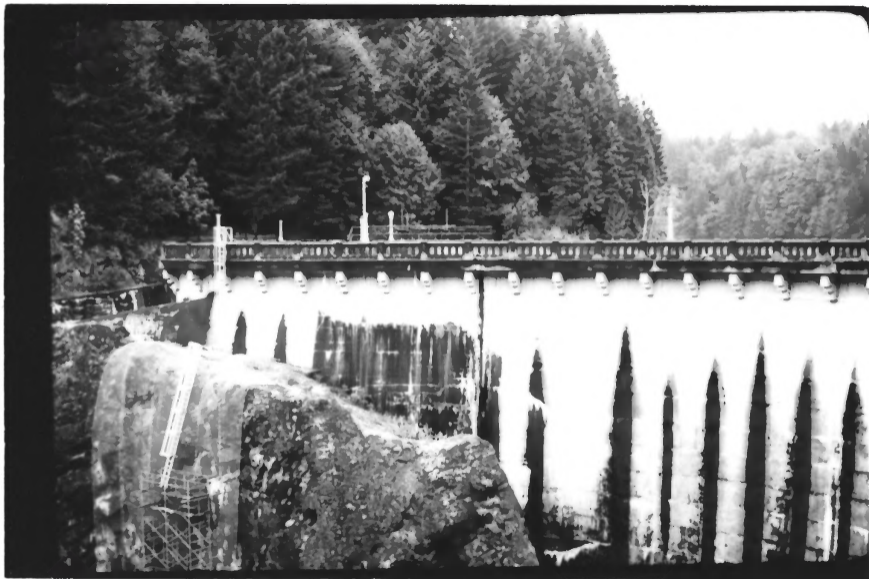

Cushman No 2 Hydroelectric Power Plant  
Floodsport vicinity, Mason Co., WA  
Photo # 1 of 3

Cushman No. 2 Hydroelectric Power Plant  
Mason County, Washington  
Photo: Lisa Soderberg, 1986, OAHU  
View: Powerhouse + Penstocks, Looking N.W.

Cushman No. 2 Hydroelectric  
Power Plant

Hoodsport vicinity, Mason Co., WA

Photo: Lisa Soderberg, 1986, OATH

View of surge tank, penstocks

Photo # 2 of 3

Cushman No 2 Hydroelectric Power  
Plant

Hoodsport vicinity, Mason Co., WA

Photo: Lisa Soderberg, 1986, OANP

View of dam and spillway

Photo 3 of 3