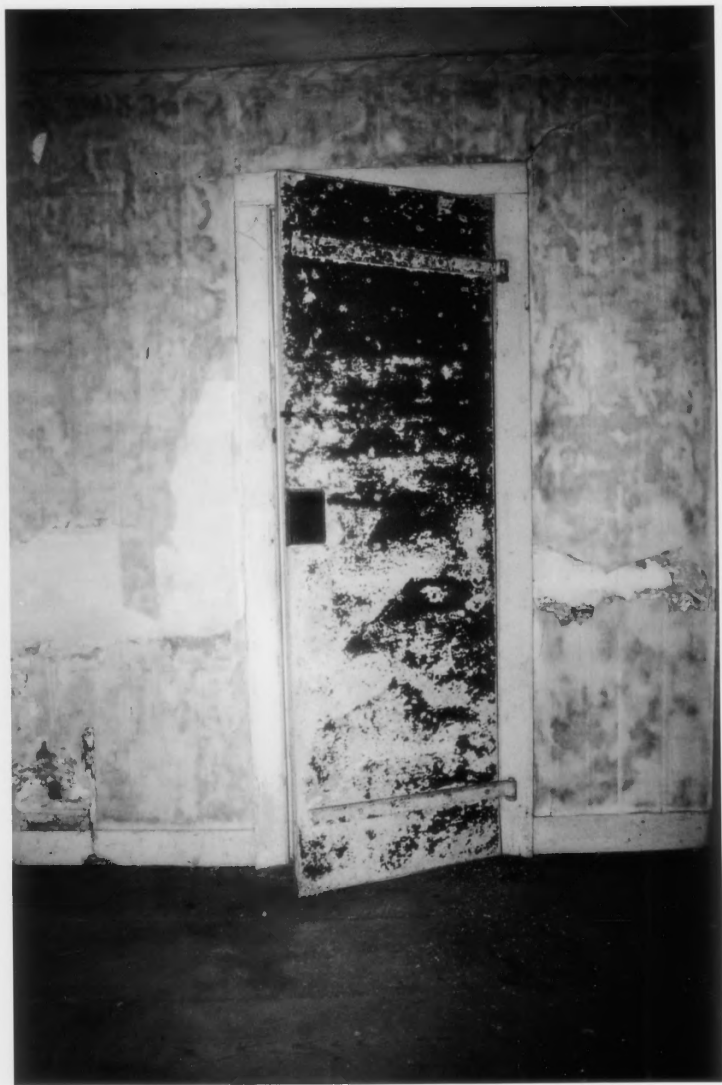

Edward Connors, photographer

MAY 2005

NEGATIVE AT: RI HISTORICAL PRESERVATION & HERITAGE COMMISSION

150 BENEFIT STREET

PROVIDENCE, RI

INTERIOR VIEW: 2ND FLOOR, NORTHWEST CHAMBER, FACING NORTH

5 of 7

6325885 N H N N 2003.71000