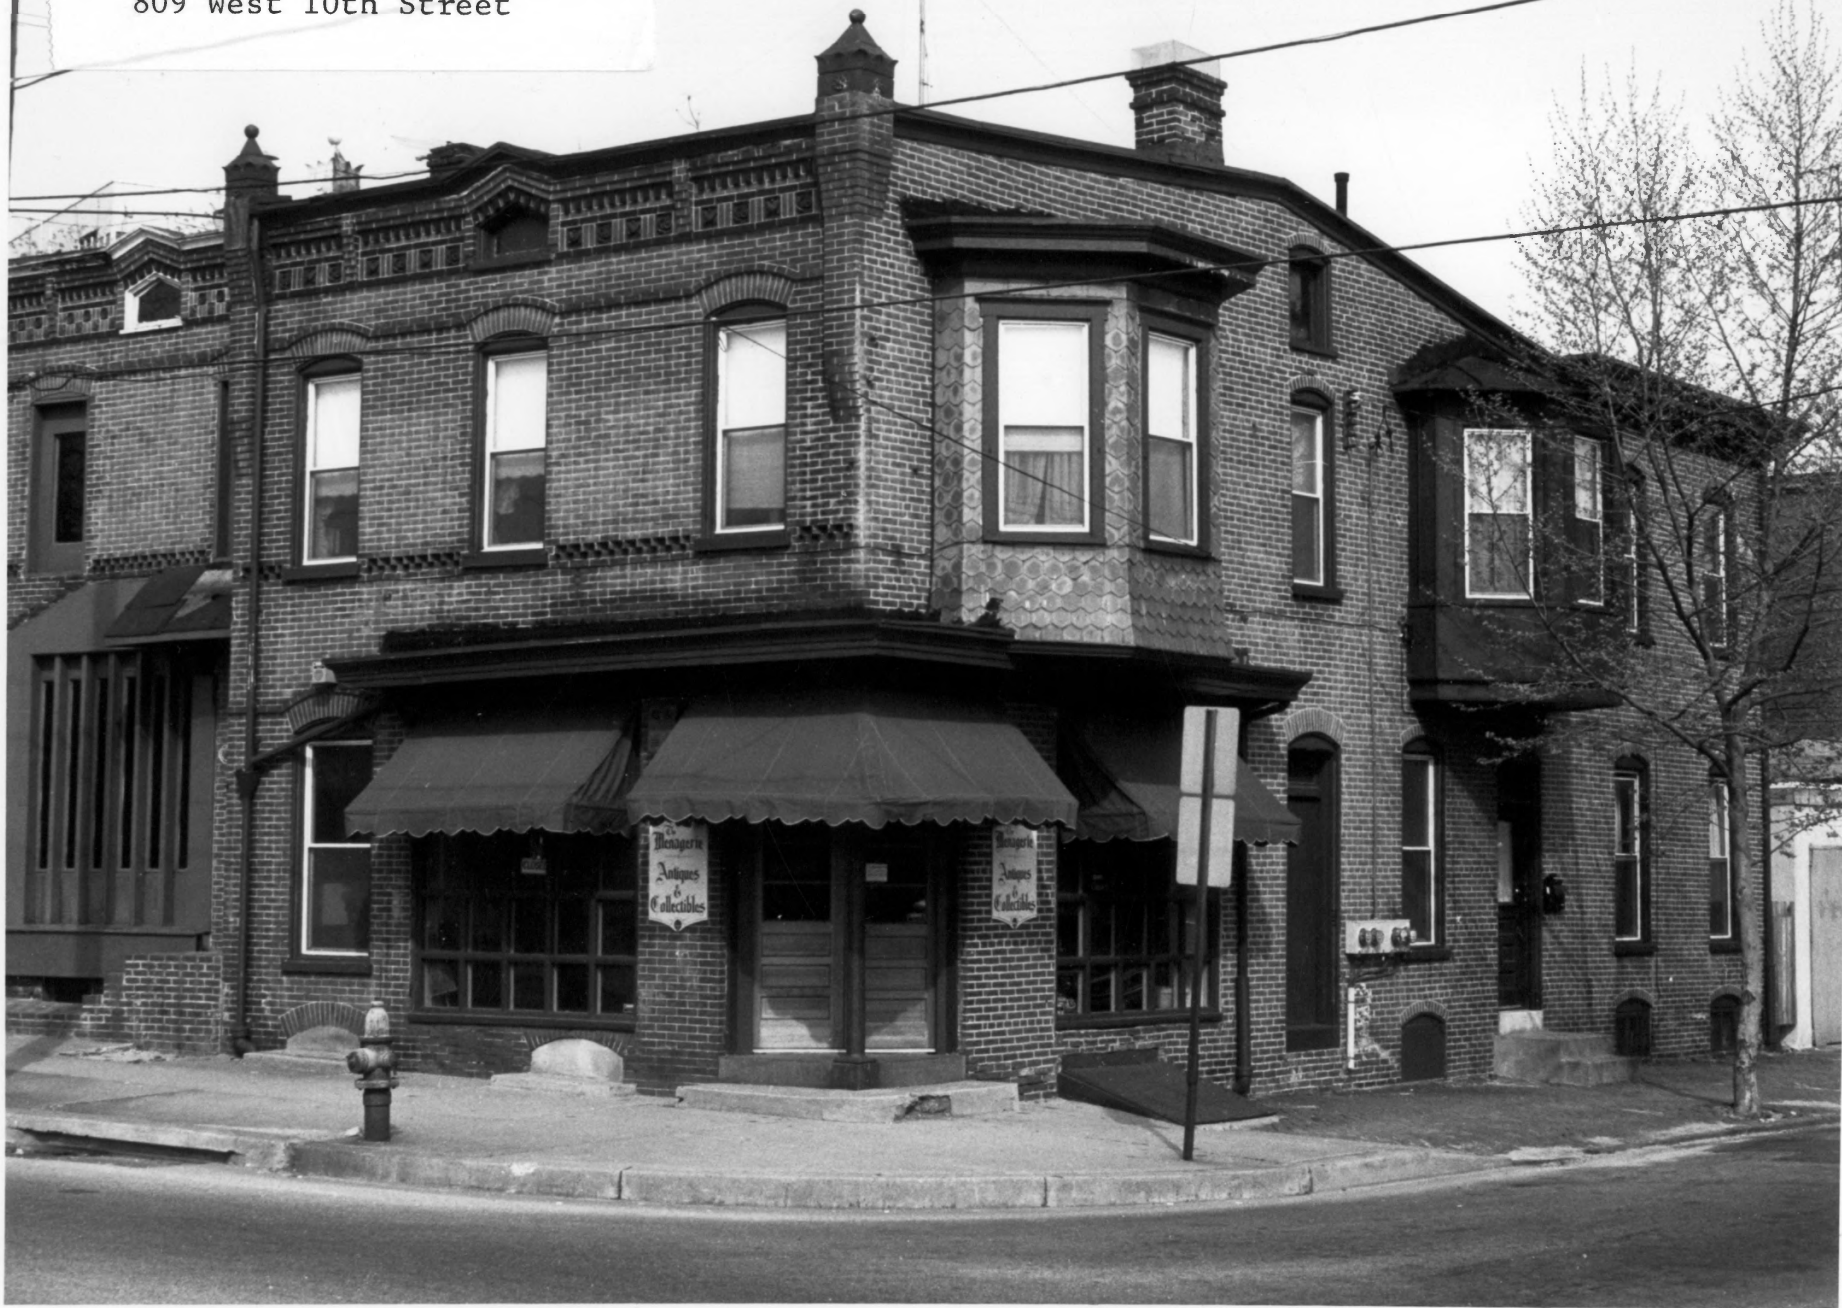

Shipley Run Historic Dist.
809 West 10th Street

Name: Shipley Run Historic District

Location: 809 West 10th Street

Photographer: Randall Baron

Date: April 1984

Location of Negative: Wilmington Planning Department
c/o Pat Maley

Description:

Photograph Number: 1

Shipley Run Historic District
1004-1008 North Adams Street

Name: Shipley Run Historic District

Location: 1004-1008 N. Adams Street

Photographer: Randall Baron

Date: April 1984

Location of Negative: Wilmington Planning Department

Description:

Photograph Number: 2

ShIPLEY Run Historic District
1022-4 North Adams Street

Name: Shipley Run Historic District

Location: 1022-4 North Adams