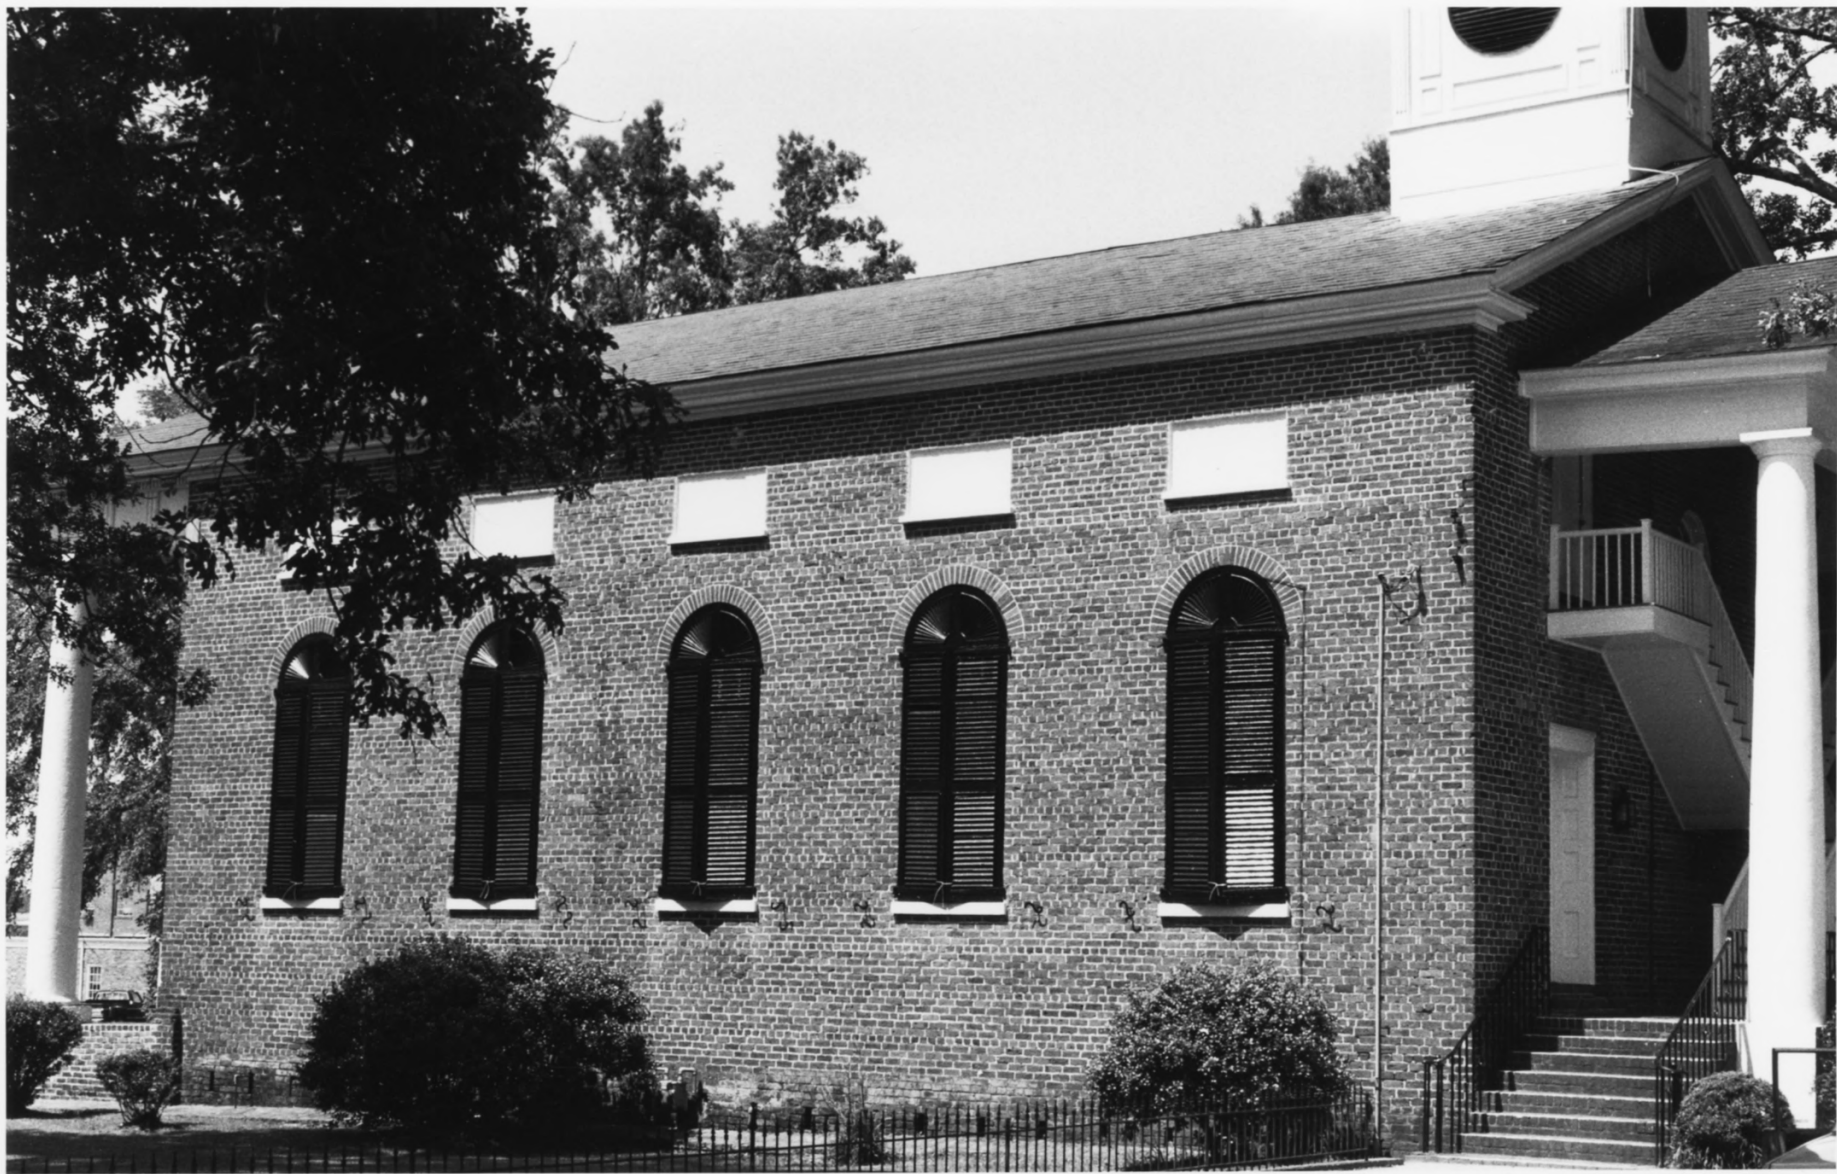

Bethesda Presbyterian Church
Kershaw County, South Carolina
5/31/84 Steeple (North Facade)

Bethesda Presbyterian Church
Kershaw County, South Carolina
5/31/84 South (Front) Facade

Bethesda Presbyterian Church
Kershaw County, South Carolina
5/31/84 North (Rear) Facade

Bethesda Presbyterian Church
Kershaw County, South Carolina
5/31/84 Church & Monument

Bethesda Presbyterian Church
Kershaw County, South Carolina
5/31/84 West Facade

Bethesda Presbyterian Church
Kershaw County, South Carolina
5/31/84 East Facade

170
DE KALB

Bethesda Presbyterian Church
Kershaw County, South Carolina
5/31/84 Monument

Bethesda Presbyterian Church

Kershaw County, South Carolina

5/31/84 Interior: view of pulpit,

South Facade

HYMNS
98
135
390
490