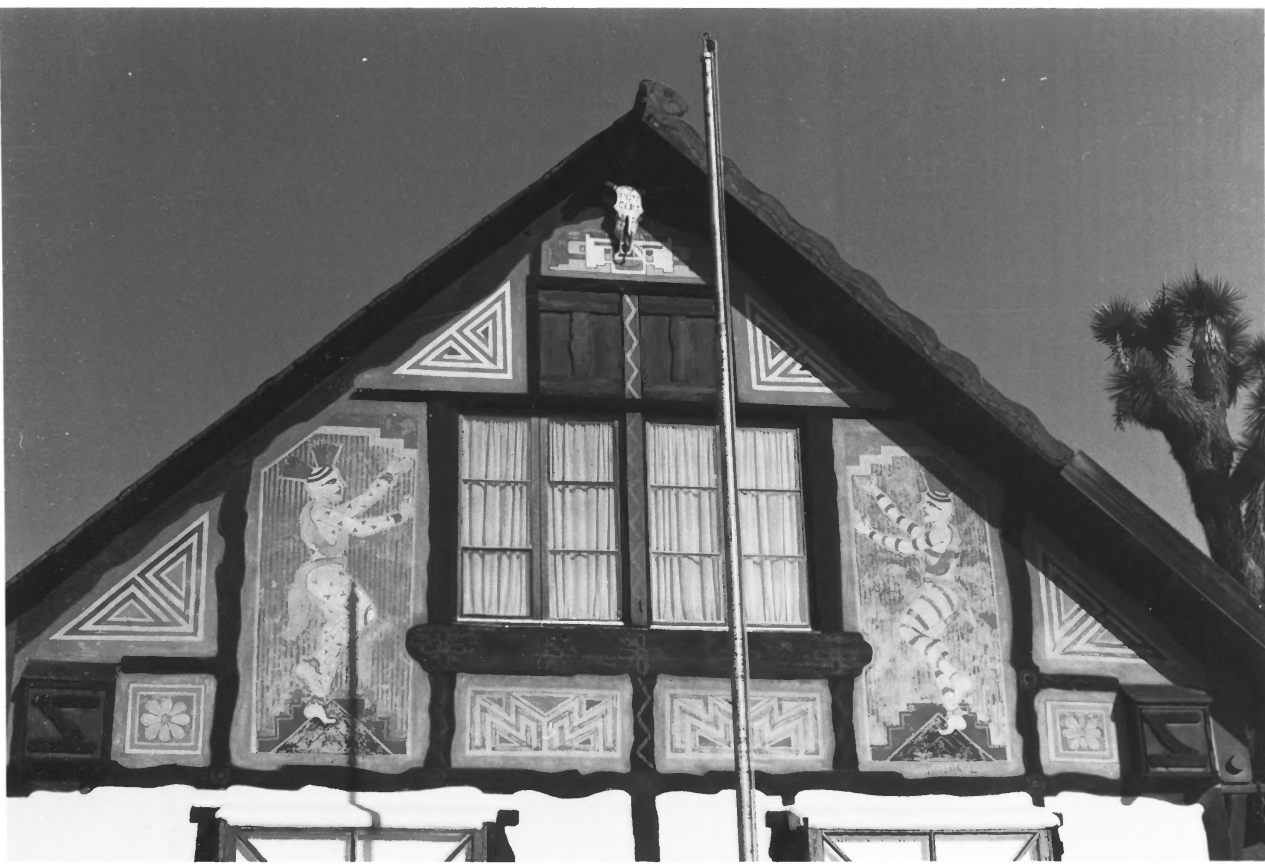

Photo: #1 of 36

Date: 1-5-83

Antelope Valley Indian Museum

View: Museum with Piute Butte in
the background

Direction: Looking north

Photographer: Dick Edwards

Negative: DPR, Southern Region Hdqtrs.

Photo: #2 of 36

Photo: #4 of 36

Date: 1-5-83

Antelope Valley Indian Museum

View: Close up of Chumash rock art
sand paintings by Jean Chernoff

Direction: Looking north

Photographer: Dick Edwards

Negative: DPR, Southern Region Hdqtrs.

Photo: #5 of 36

Date: 1-5-83

Antelope Valley Indian Museum

View: Gable of Museum building showing Joshua wood battens and murals

Direction: Looking north

Photographer: Dick Edwards

Negative: DPR, Southern Region Hdqtrs.