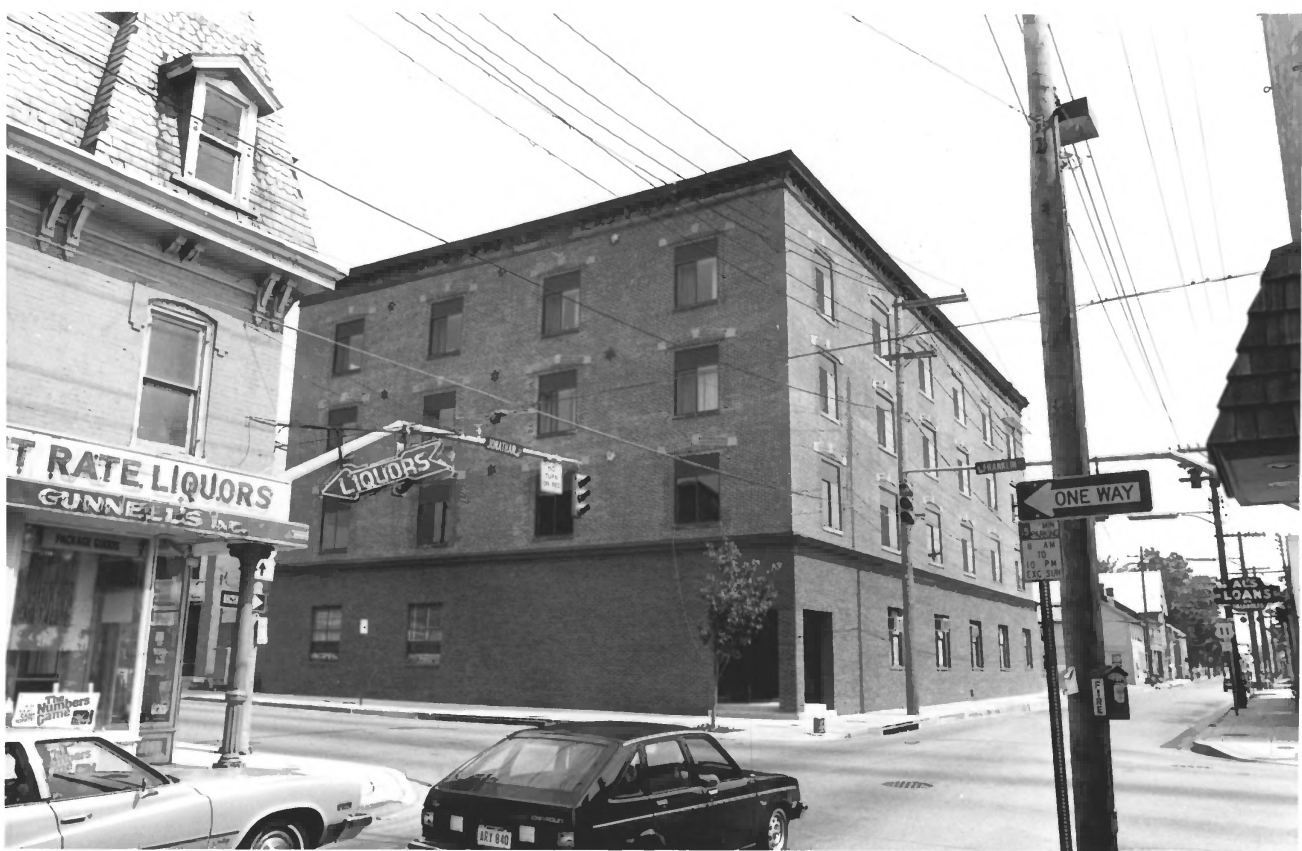

BEST RATE LIQUORS
GUNNELLS INC.

LIQUORS

W. MARKET

W. MARKET

ONE WAY

NO PARKING
8 AM TO
10 PM
EXC. SUN

LOANS

Numbers
Call

87Y 840