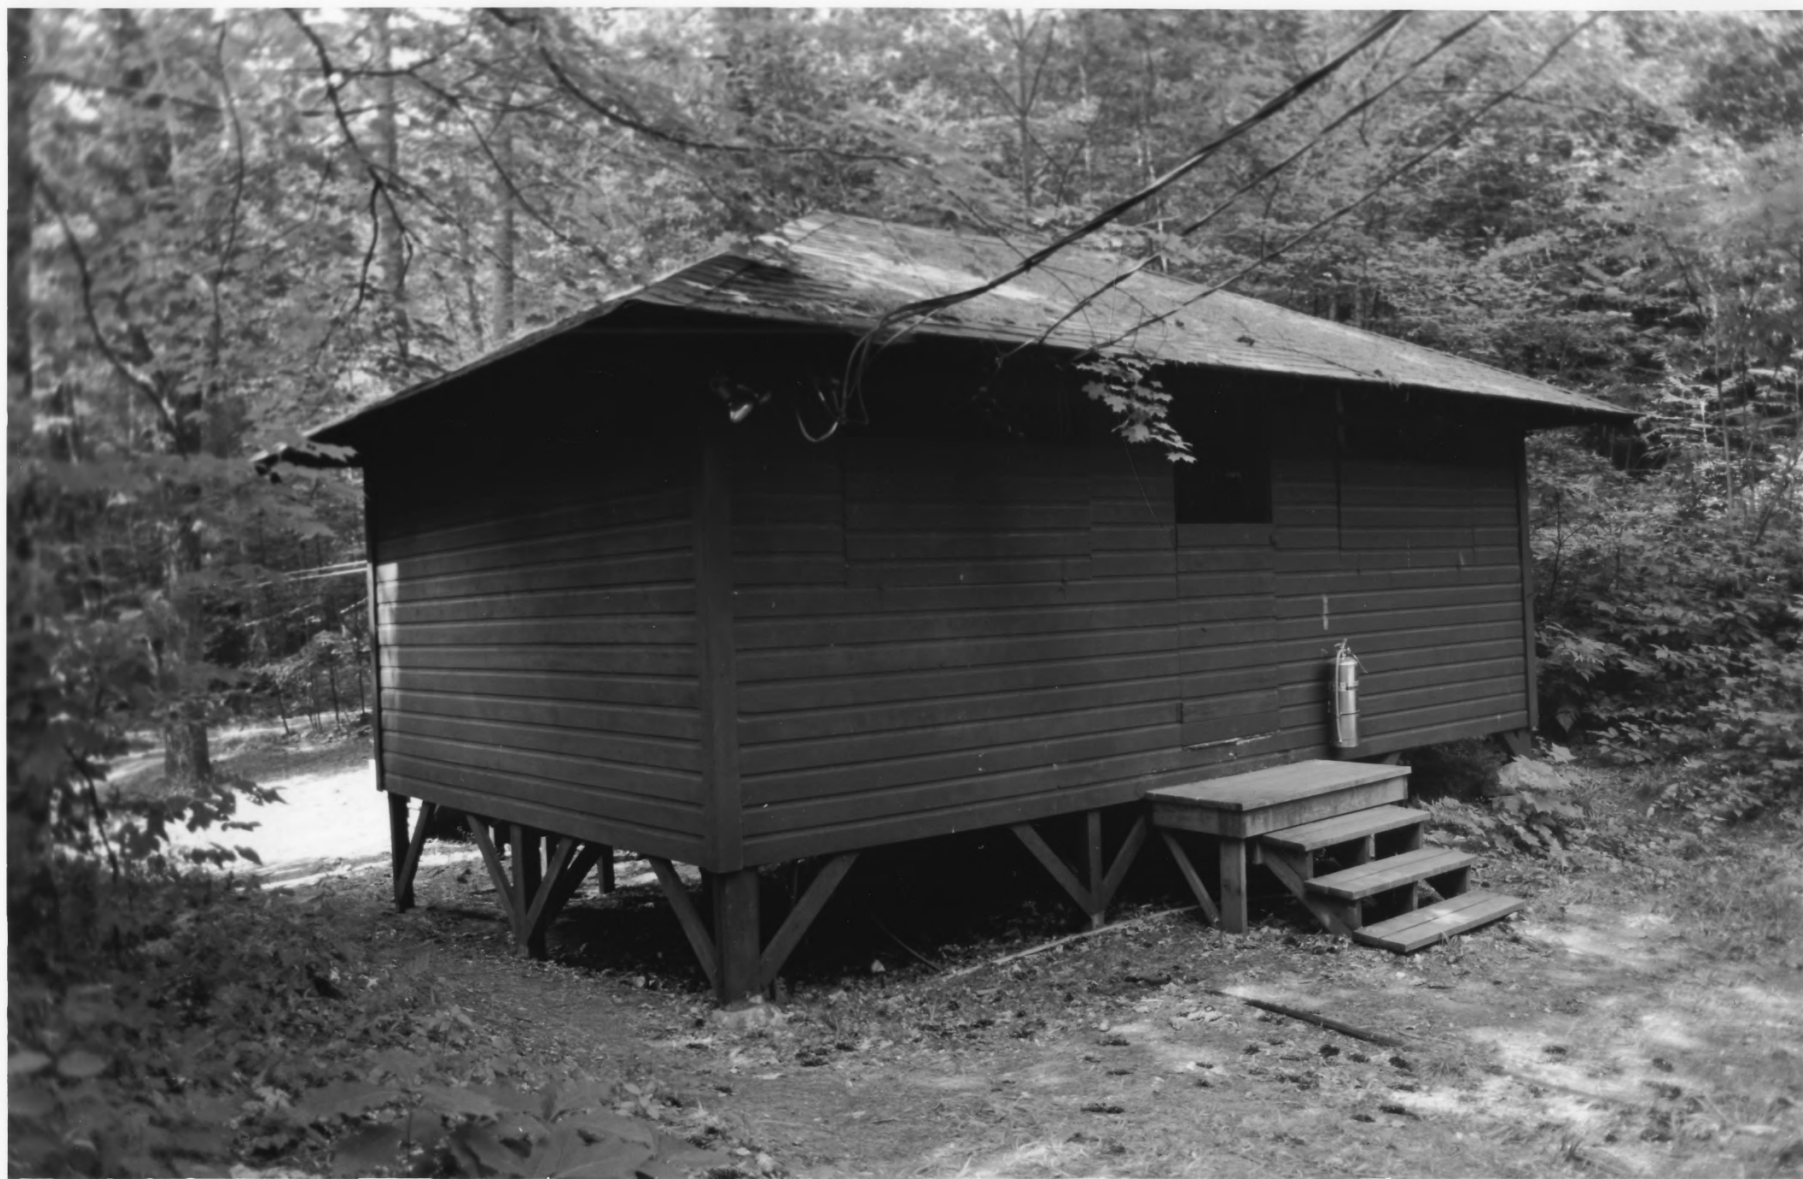

43 Middlebrook Rd. W. Fairlee, Orange Co. UT

Voyager's Staff House (24) looking N

Neg. filed at Ut. Div. for Historic Preservation,

Montpelier, UT

liz Pritchett 8/02

Photo 37

Wyoda Camp

43 Middlebrook Rd, W. Fairlee, Orange Co, VT