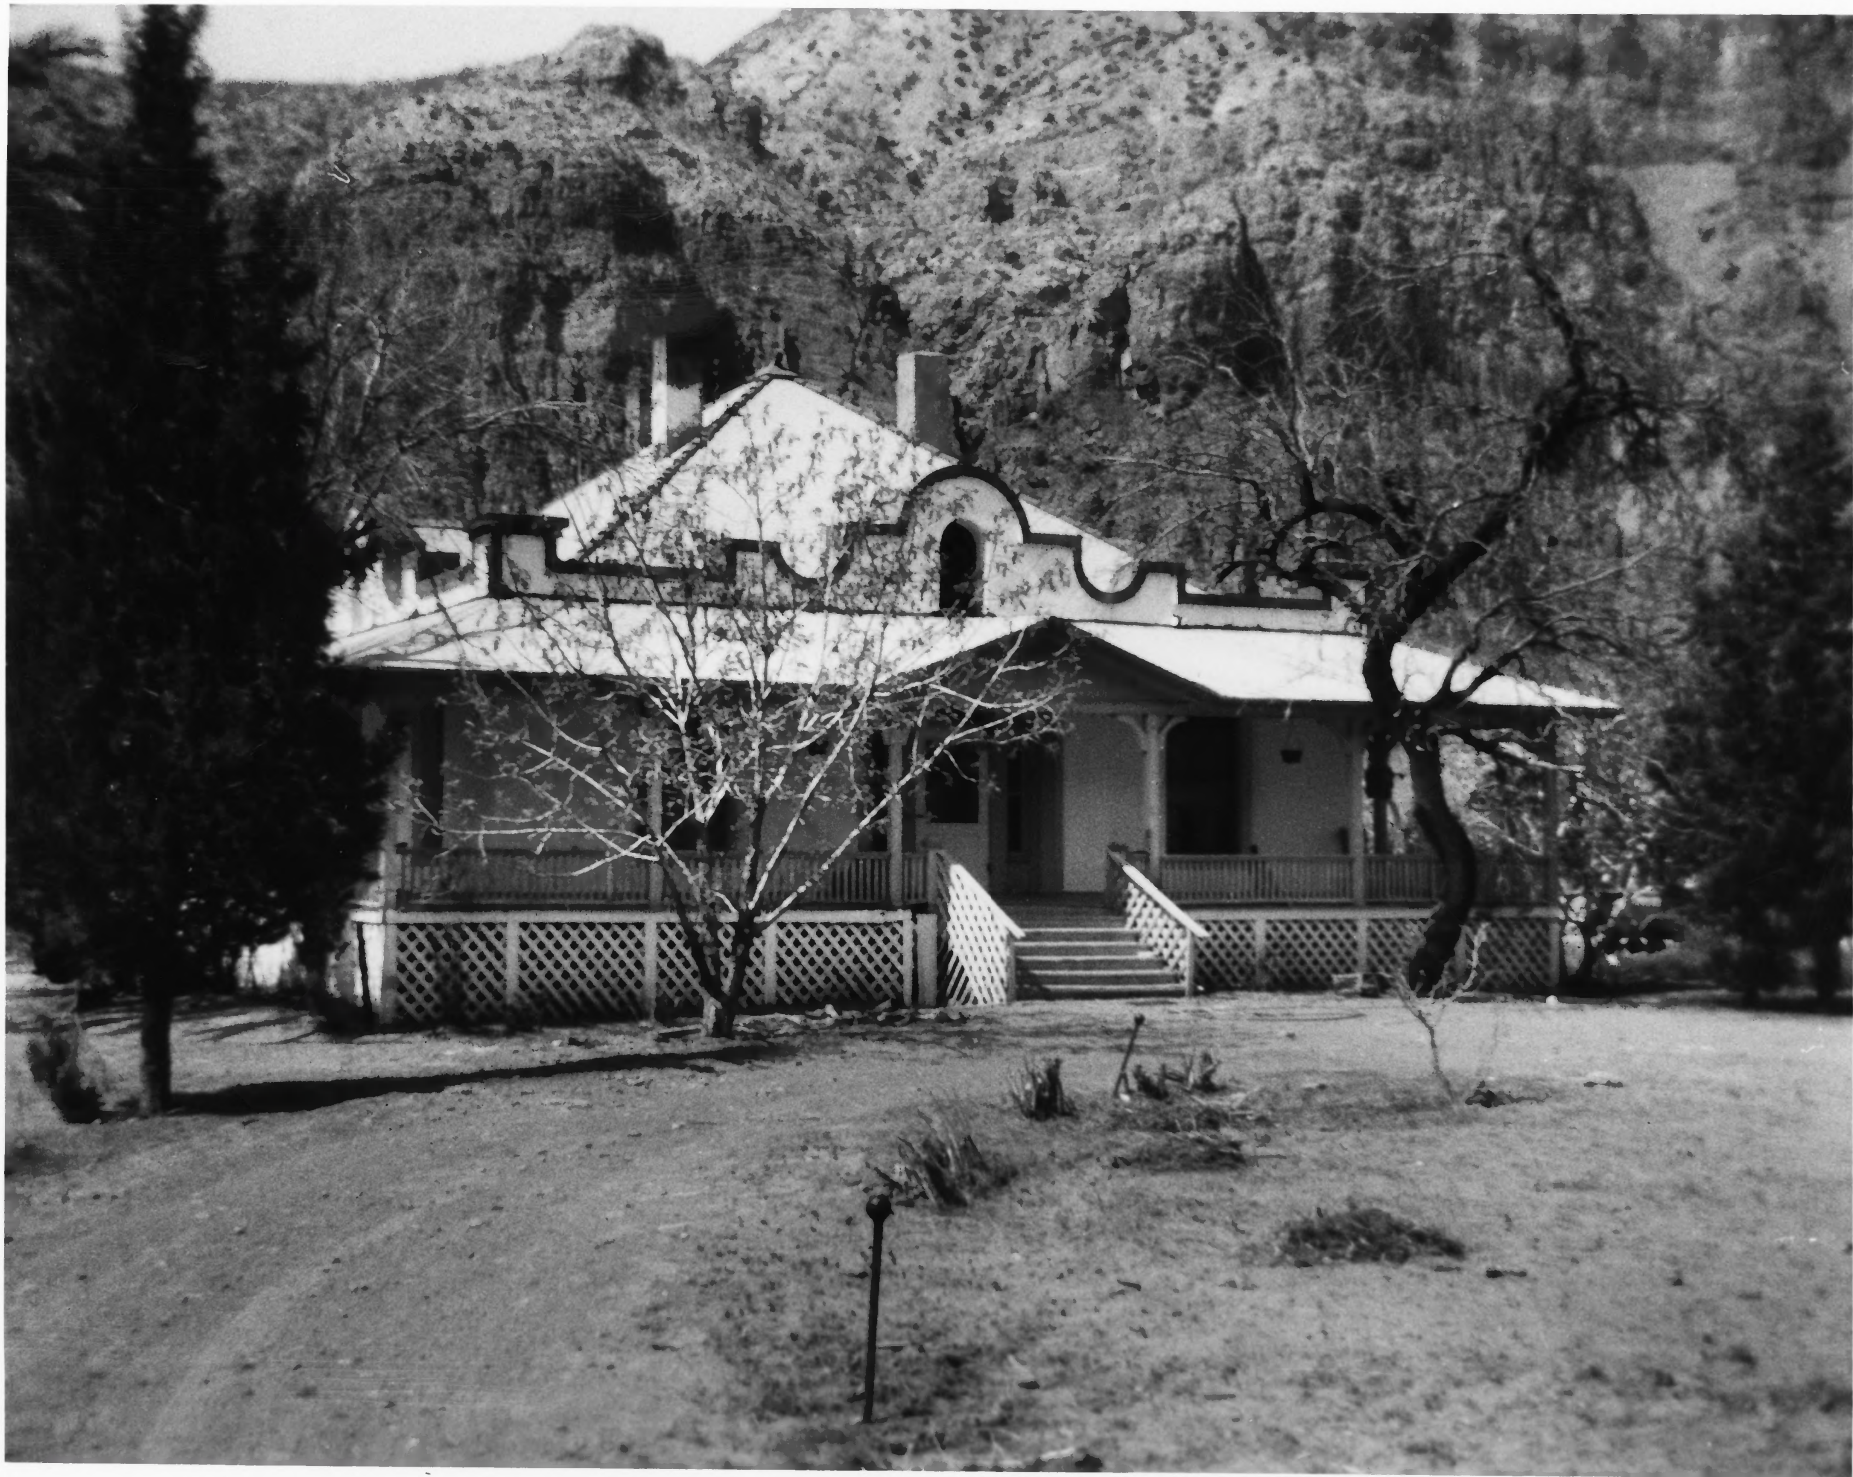

AUG 3 1977

Greenlee County, Arizona

Dell Potter Ranch House

Roof detail

South side

Date - March 1976

Negative at Arizona State Parks

Board

#4 of 7

FEB 7 1977

AUG 3 1977

Dell Potter Ranch House

front

faces East

Greenlee county, Arizona

Date: March 1976