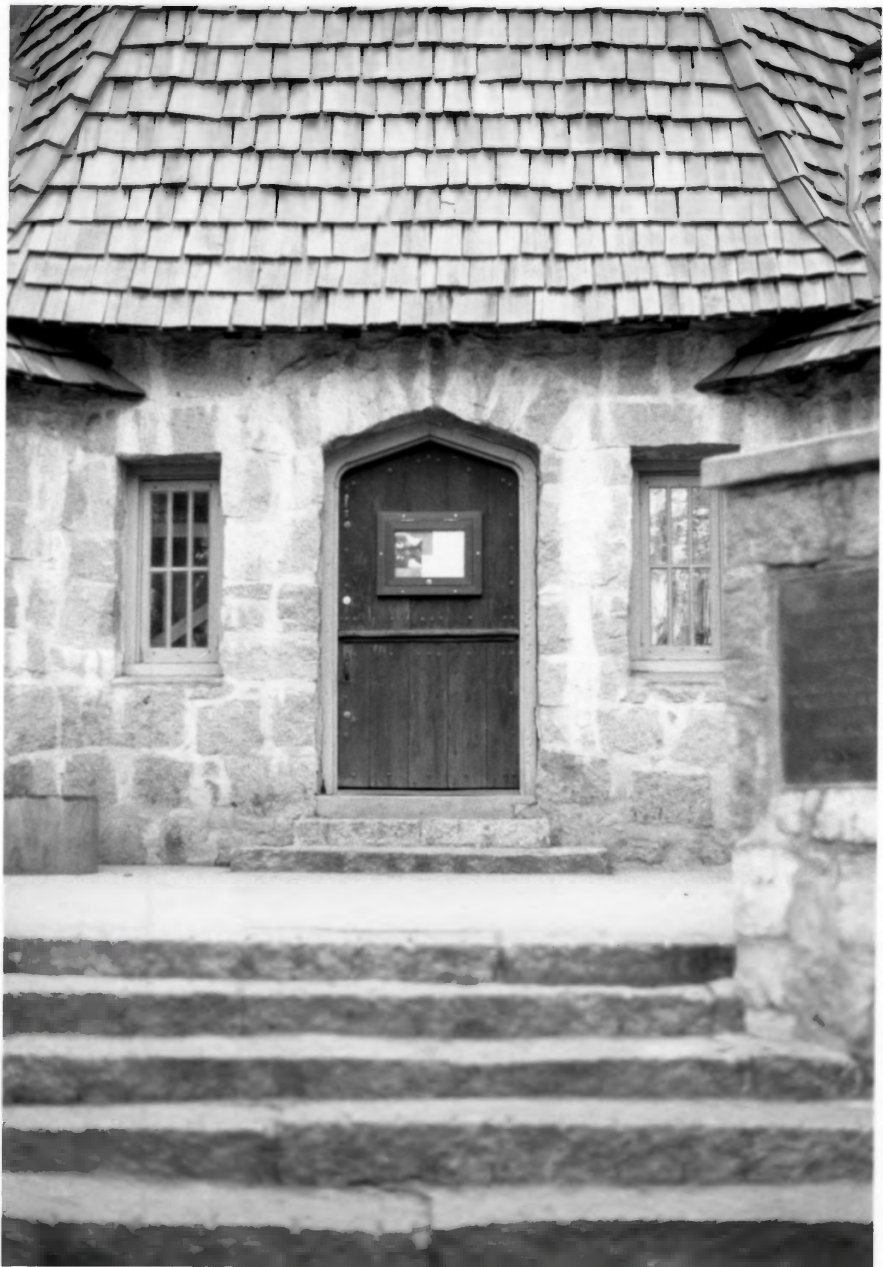

Le Conte Memorial Lodge, from the southeast

Yosemite National Park

NPS photo by Laura Soulliere Harrison
9/85

Le Conte Memorial Lodge, from the southeast

Yosemite National Park

NPS photo by Laura Soulliere Harrison
9/85