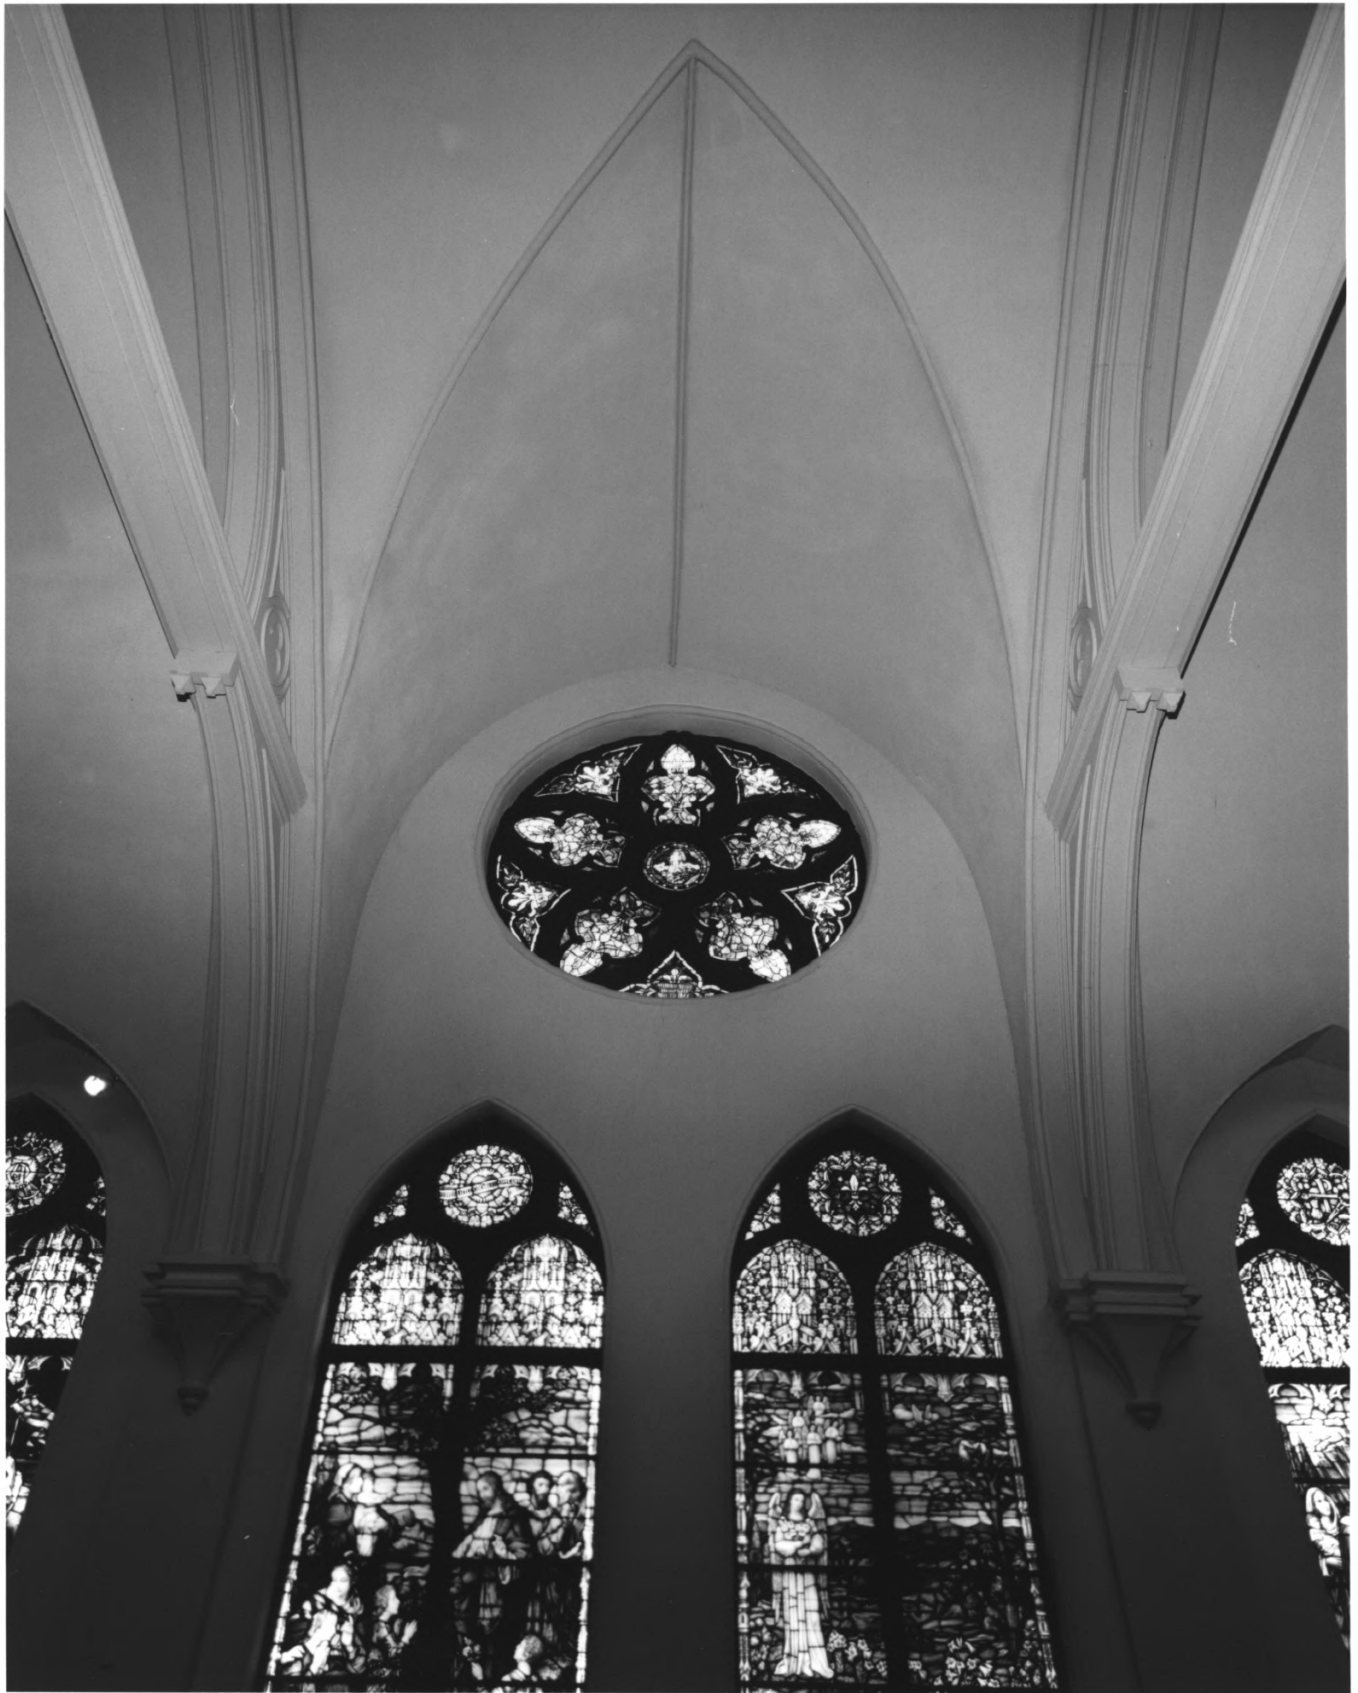

VISITORS
Join Us For

WELCOME TO ST. MARK

ST. MARK METHODIST CHURCH

Atlanta, Fulton County, Georgia

Photographer: James R. Lockhart

Negative filed: Ga. Dept. of Natural
Resources.

Date: April 1987

Description (4 of 9): Narthex (Vestibule),
photographer facing southwest.