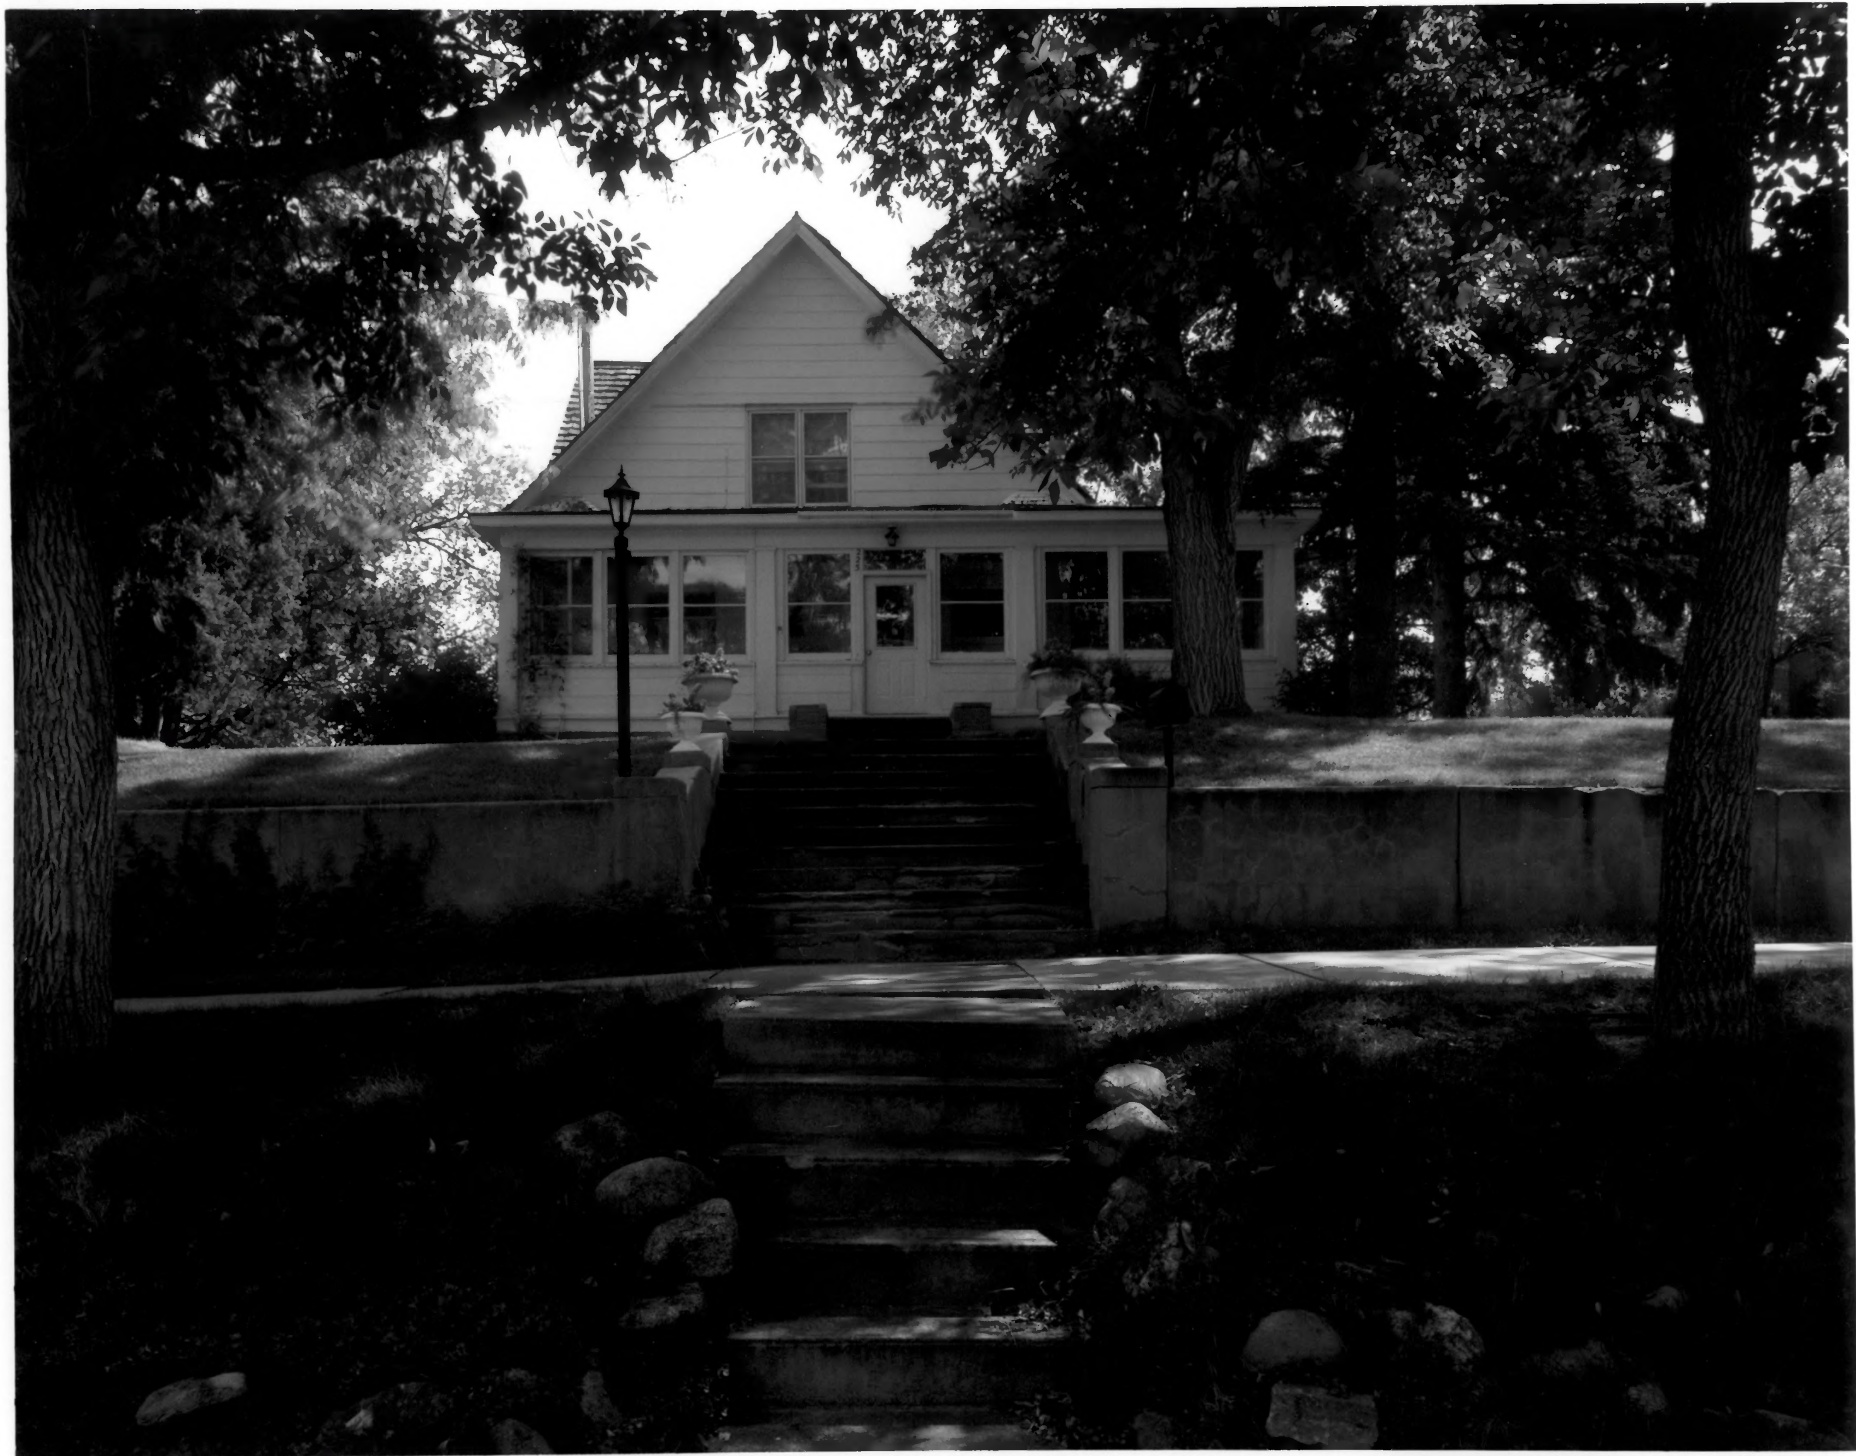

Converse County,

View is North

Photographer: Richard Collier

8-29-00

Douglas Historic District

2256th St. in

Douglas, Wyoming

Converse Court-1