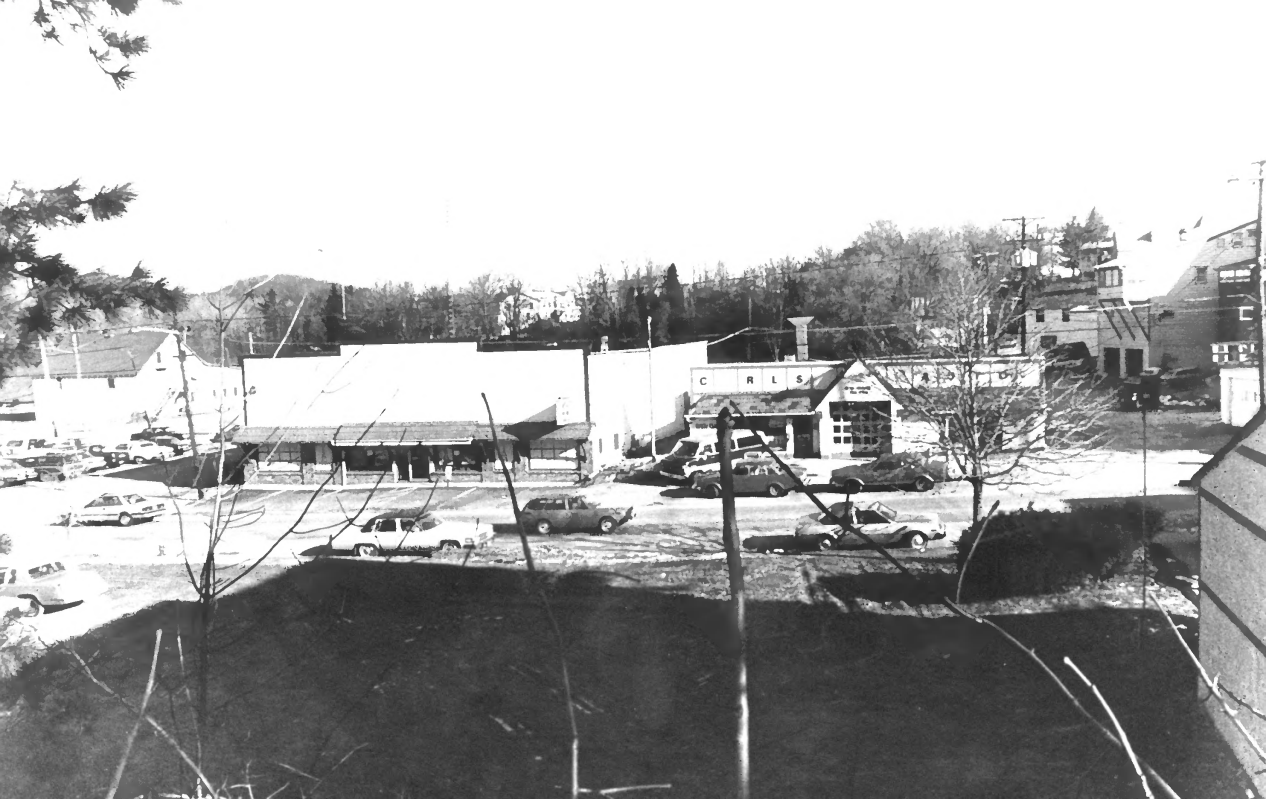

Location of Negative: 15 Sussex Street, Newton, N.J.

Direction of Photo: East

Photograph Number: 29

White Deer Plaza + Boardwalk District  
Sparta Township  
Sussex County, New Jersey

Name of Property: Garden State CATV & Carl's Auto Service