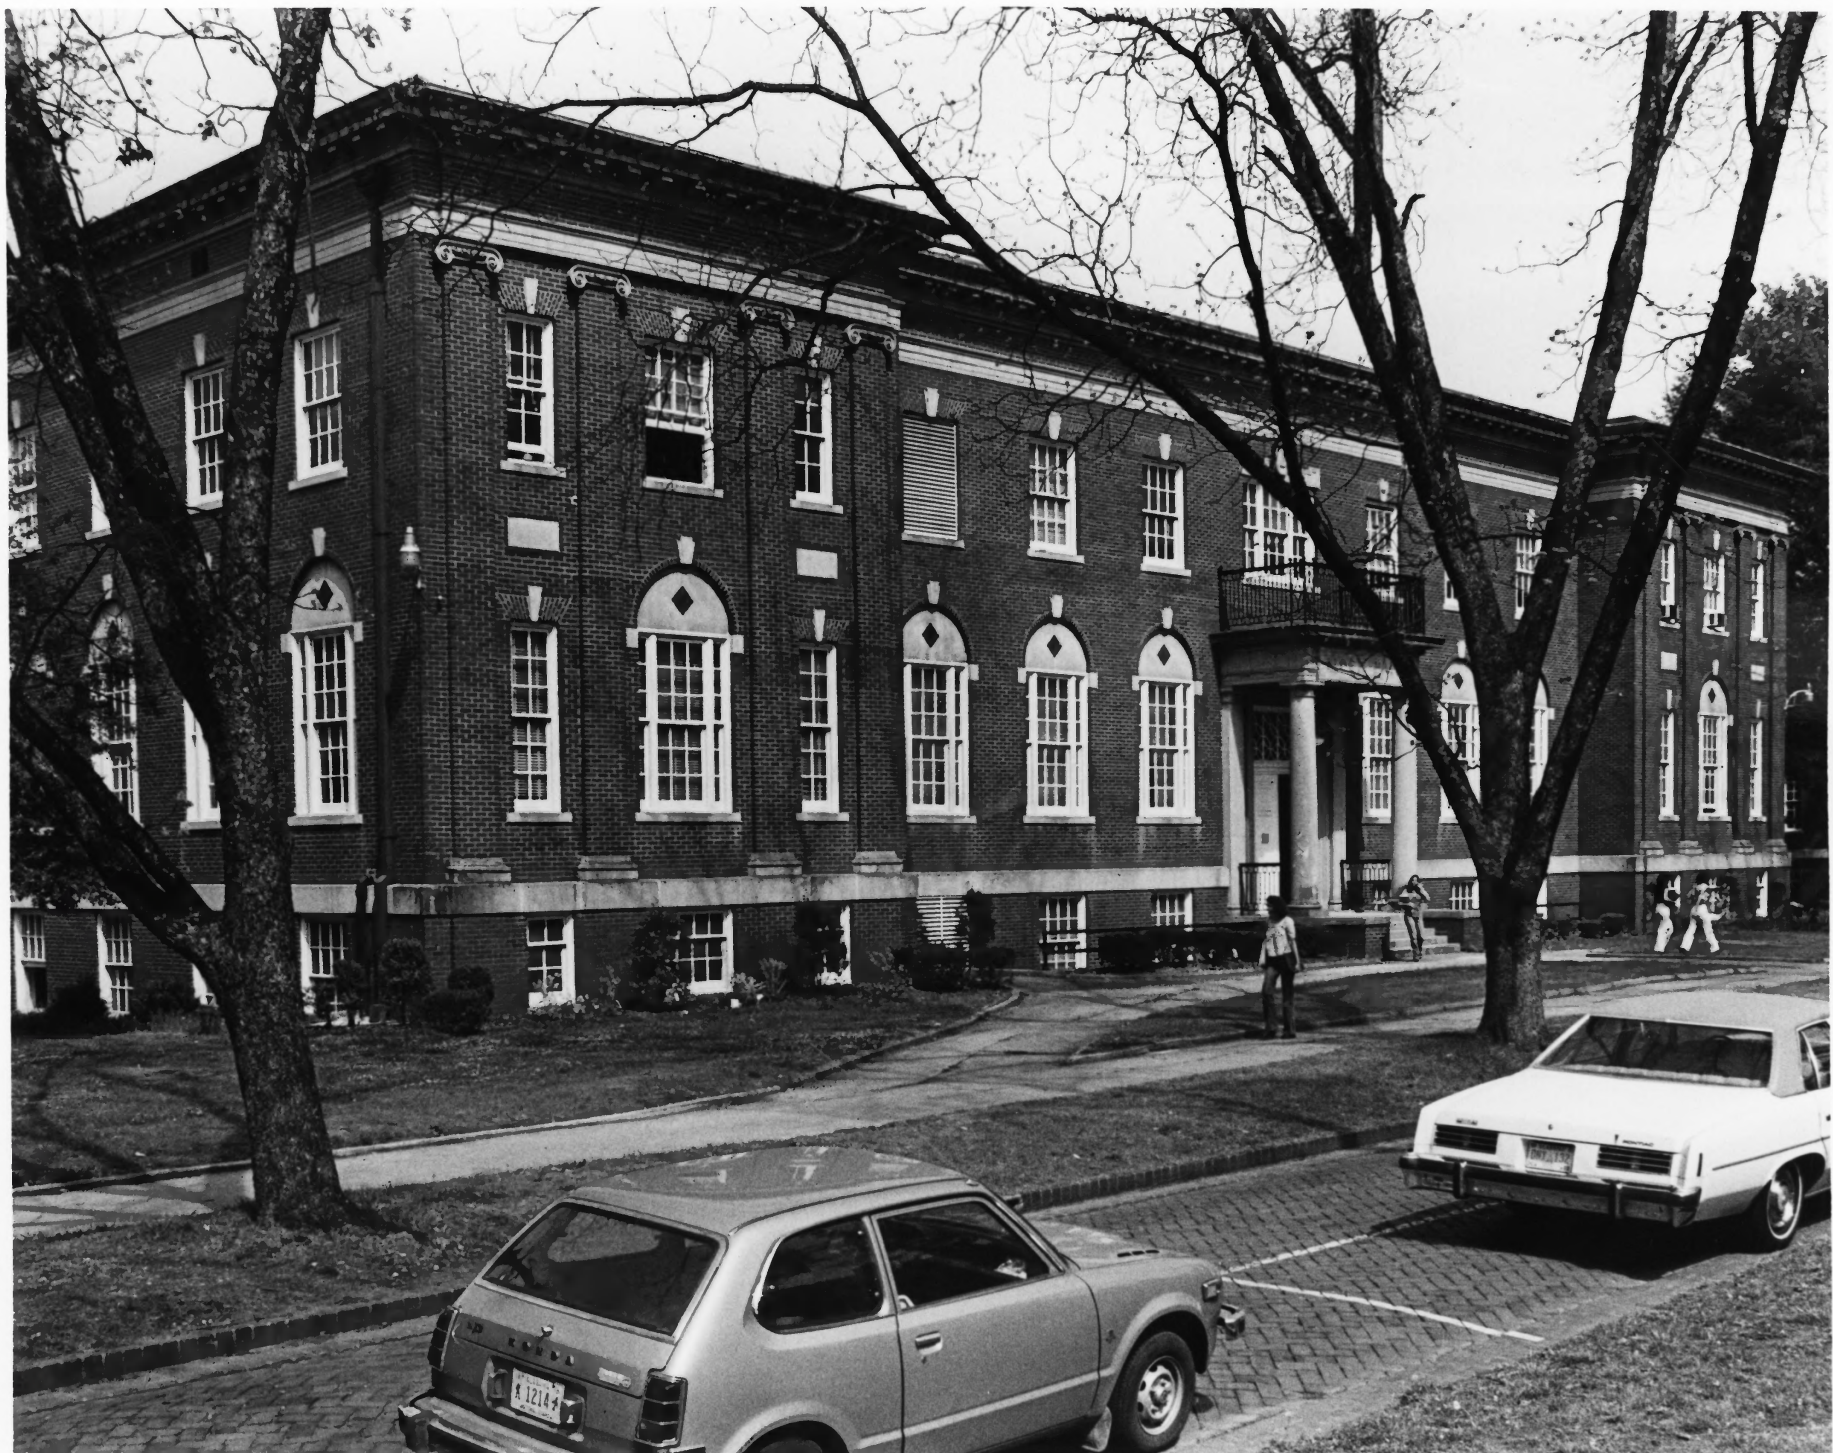

Alabama Girls' Industrial School  
University of Montevallo  
Montevallo, Alabama, Shelby County

Tony Chambers, April, 1978  
University of Montevallo

Palmer Hall (1), view from north-  
west.

Photo number: 1

DEC 11 1978

OCT 23 1978

Alabama Girls' Industrial School  
University of Montevallo  
Montevallo, Alabama, Shelby County

Tony Chambers, April, 1978  
University of Montevallo

King House (2), view from south-  
east.

Photo number: 2

OCT 23 1978

DEC 11 1978

Alabama Girls' Industrial School  
University of Montevallo  
Montevallo, Alabama, Shelby County

Tony Chambers, April, 1978  
University of Montevallo

Bloch Hall (3) view from south.

Photo number: 13

OCT 23 1978

DEC 11 1978

A black and white photograph of a two-story brick building with a modern architectural style. The building features a prominent entrance with a covered walkway supported by white columns. The facade is primarily brick, with white decorative elements around the windows and entrance. A sign on the left side of the building reads "GEORGE C. WALLACE SPEECH AND HEARING CENTER". In the foreground, there is a grassy area with a concrete sidewalk leading to the entrance. A "NO PARKING" sign is visible on the left. The sky is overcast, and there are trees in the background.