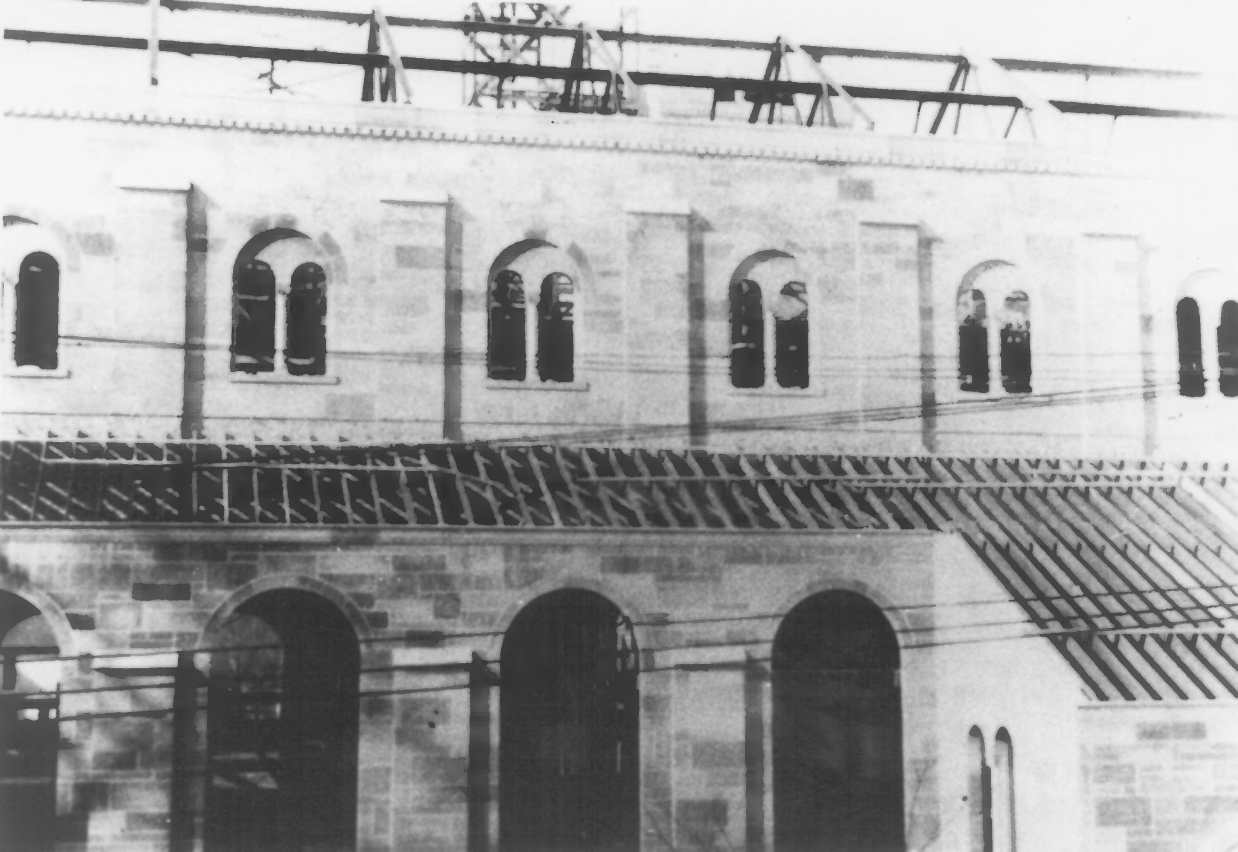

1915 University Avenue

Des Moines, Polk County, Iowa

Photo Number: 16

By: B. Long

Date: December 1986

View: Coffered ceiling, clerestory  
window, to east.

St. John's Roman Catholic Church

1915 University Avenue