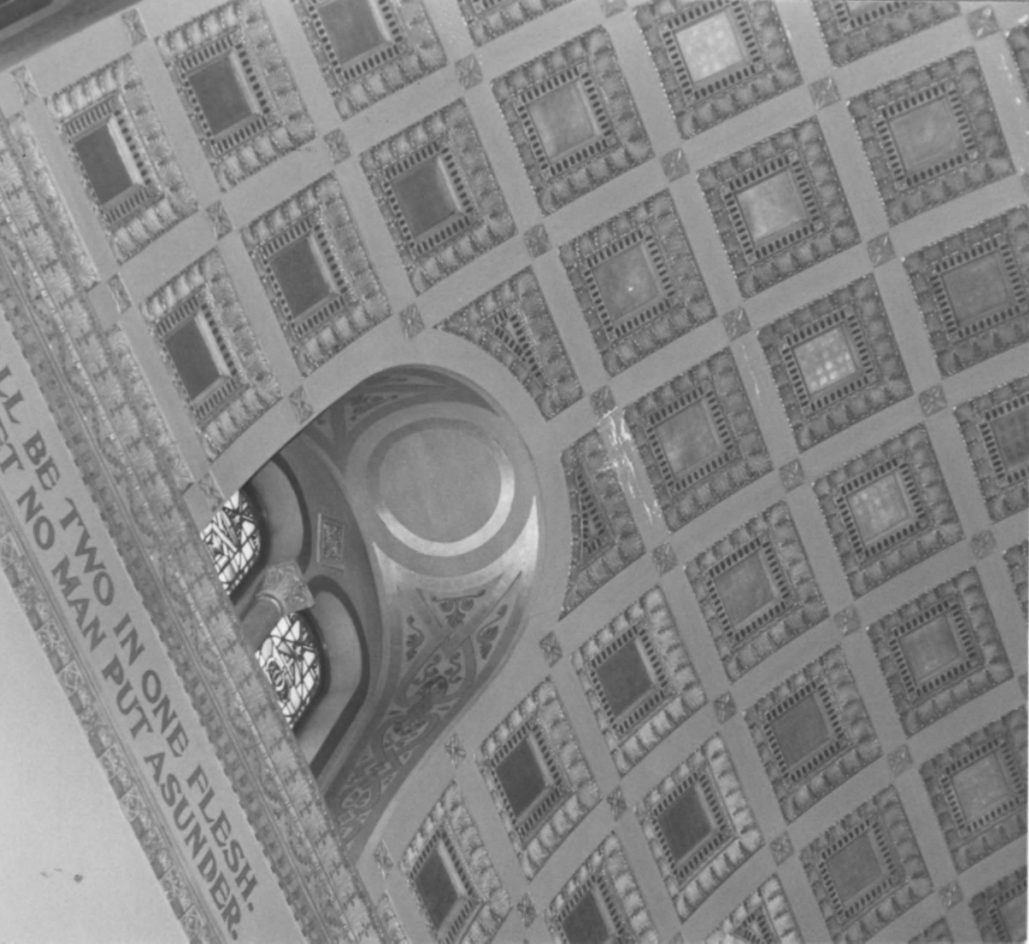

...NE AND THEY SHALL BE TWO IN ONE FLESH.
...NED TOGETHER. LET NO MAN PUT ASUNDER.