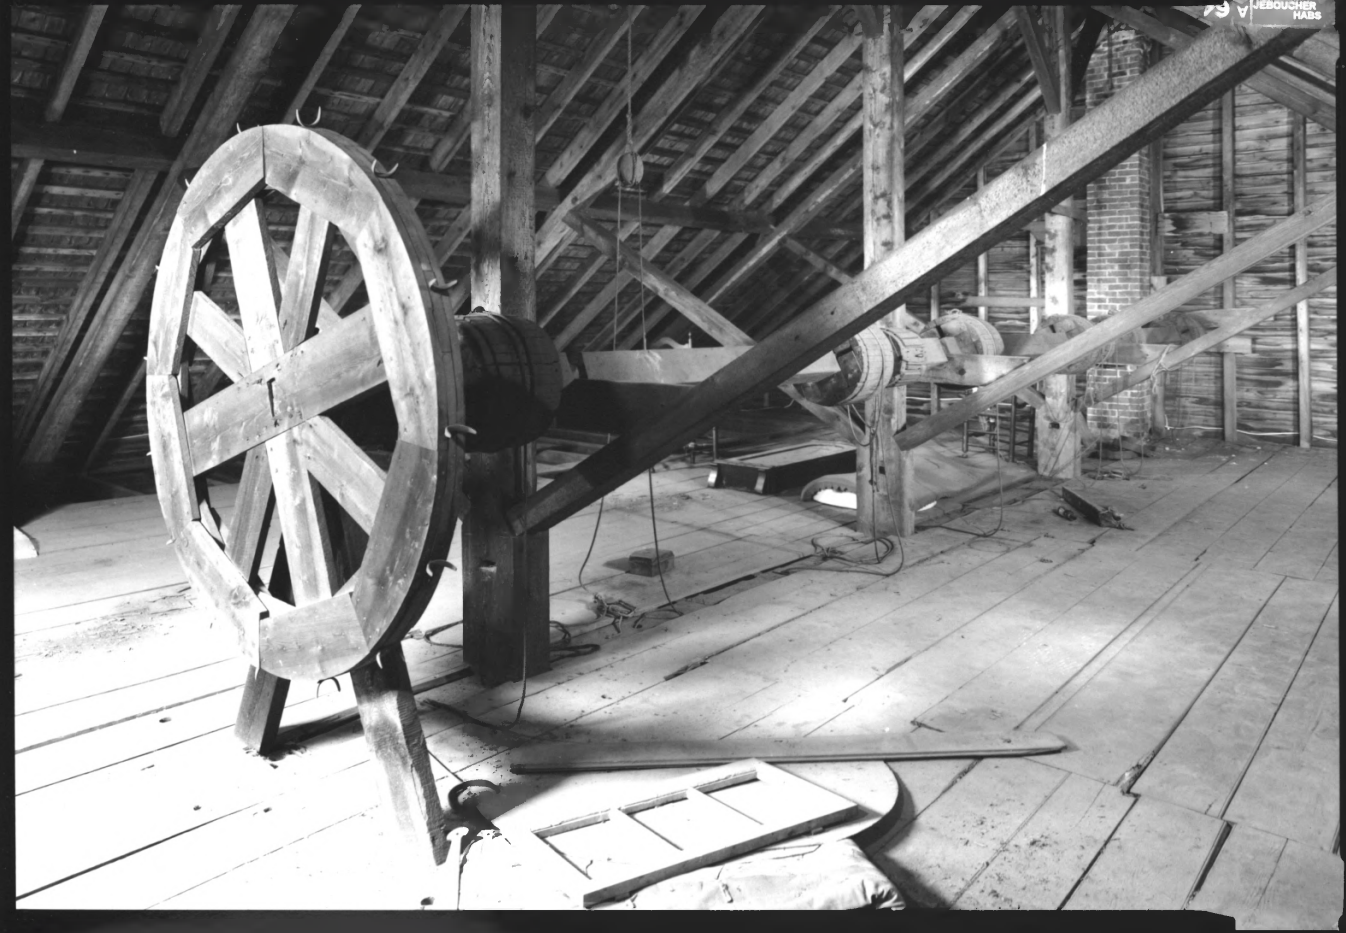

Little Egg Harbor Friends Mtg. Hs.

Tuckerton, Ocean Co., NJ.

Jack E. Boncher, photographer, 1999

Interior view of lobby area looking  
west towards stairway to attic.

Figure # 5 - Little Egg Harbor Friends Mtg Hs.  
Tuckerton, Ocean Co., NJ  
Jack E. Bonecher, photographer, 1999  
View of meeting rooms looking NE  
from W room through open  
partitions into east room.

Fig #6

Little Egg Harbor Friends Mtg. House  
Tuckerton, Ocean Co., N.J.

Jack E. Boucher, photographer, 1999.

View in attic looking NW to show  
mechanism for lifting partition