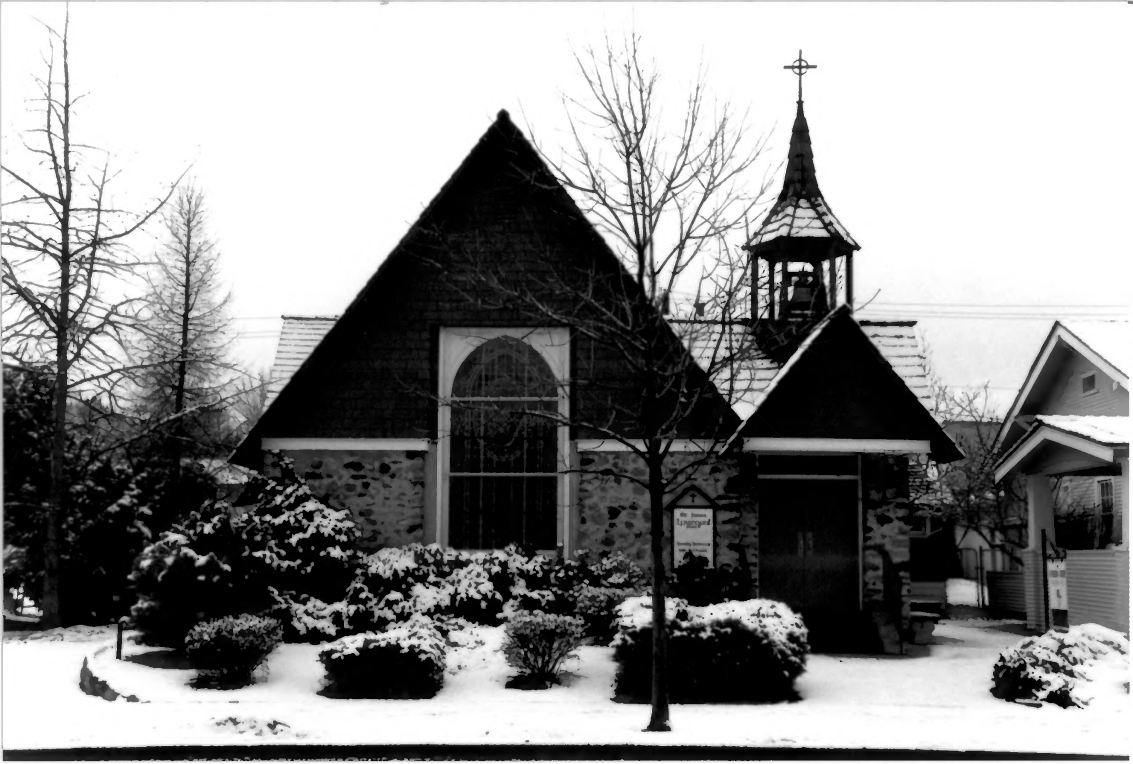

Alleyscape, with apple crate storage  
along railroad to left.

15/35

Cottage Avenue Historic District ID #5

219 Cottage Ave

Cashmere, Chelan Co, Wa

Pat Miller 3.15.02

Facing north

16/35