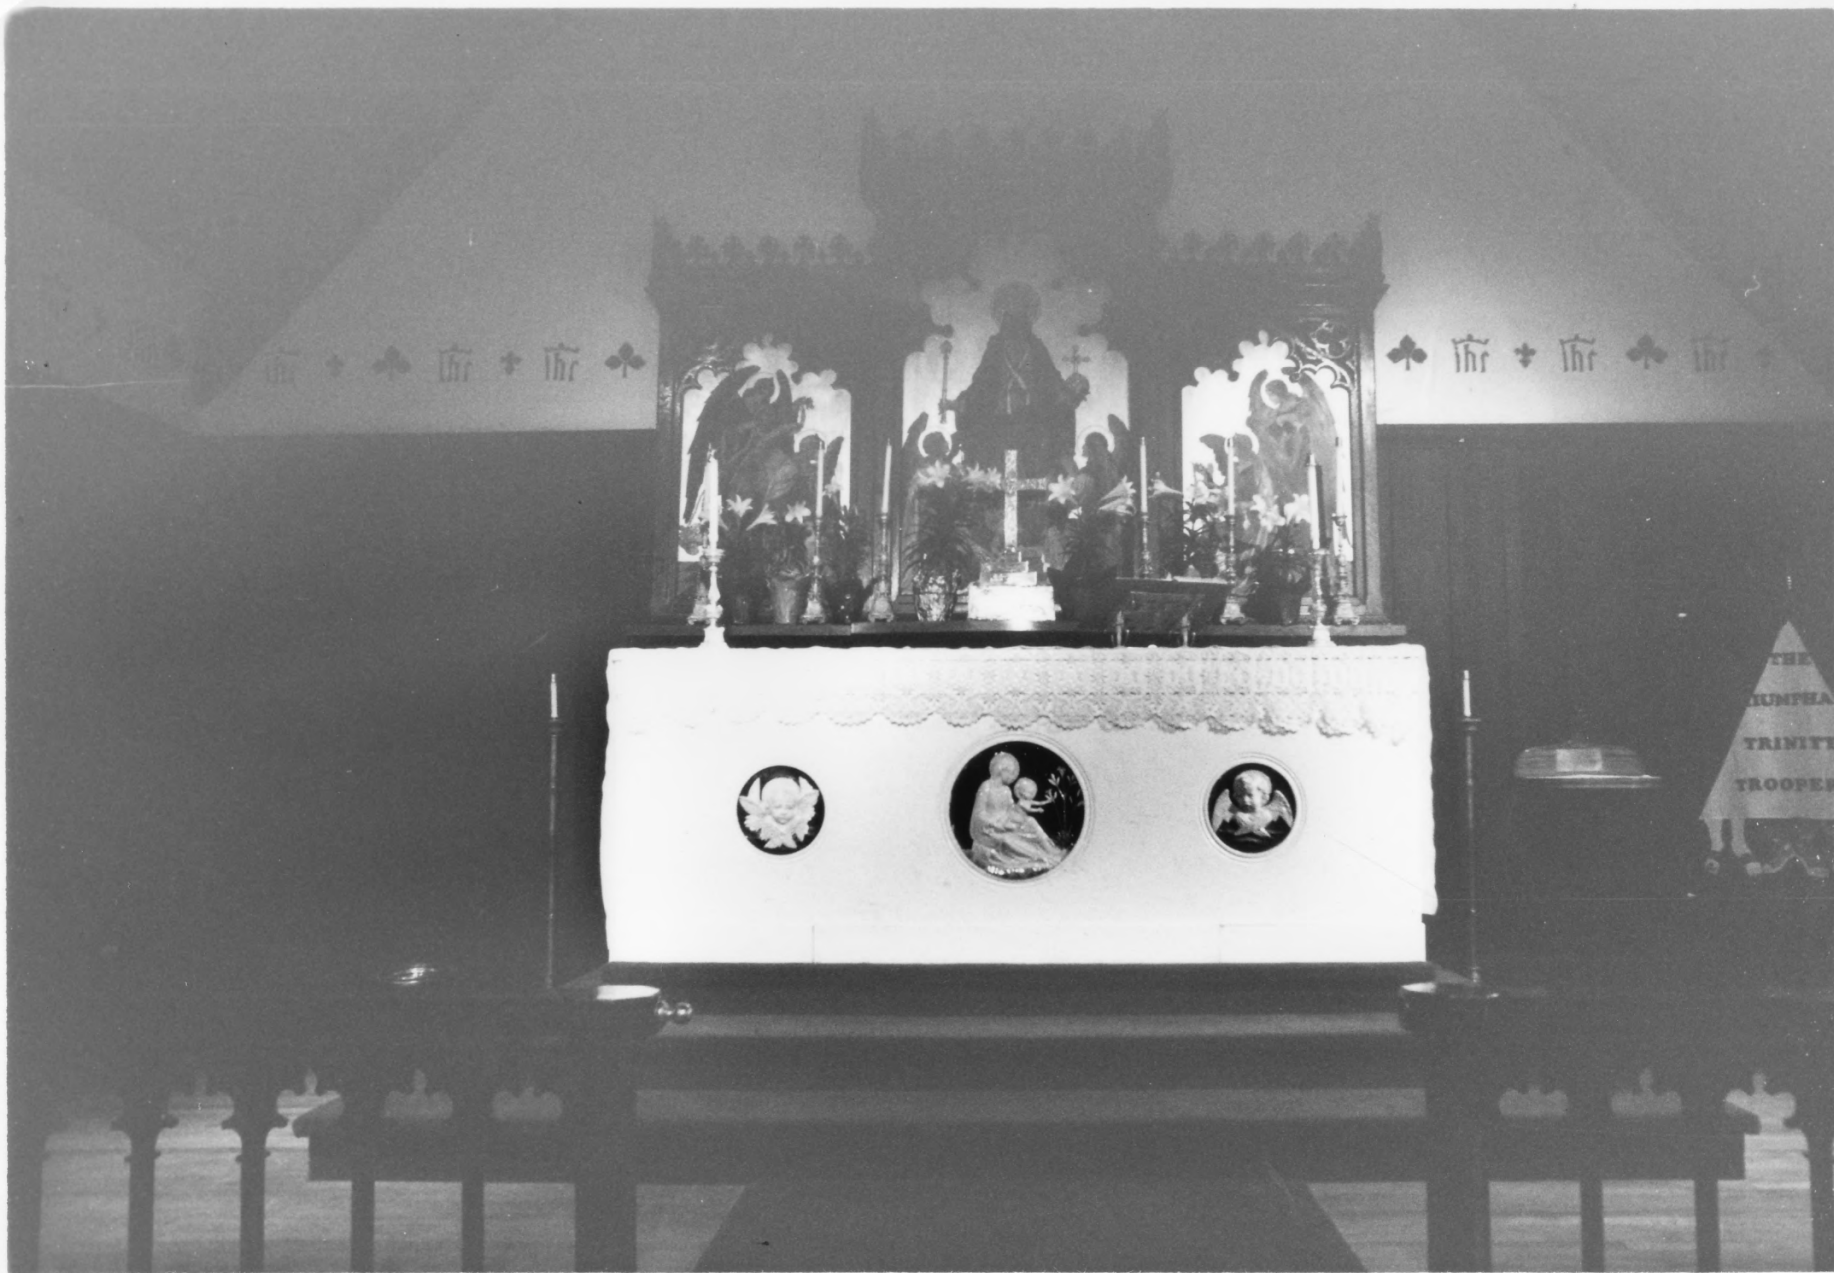

Negative © VT Division for Historic Preservation

Interior view of 1909 section, looking S. at rood beam

Photo 5

97-18 #20

Holy Trinity Episcopal Church -
Swanton, Franklin County, Vermont

Credit: Patricia A. Foster