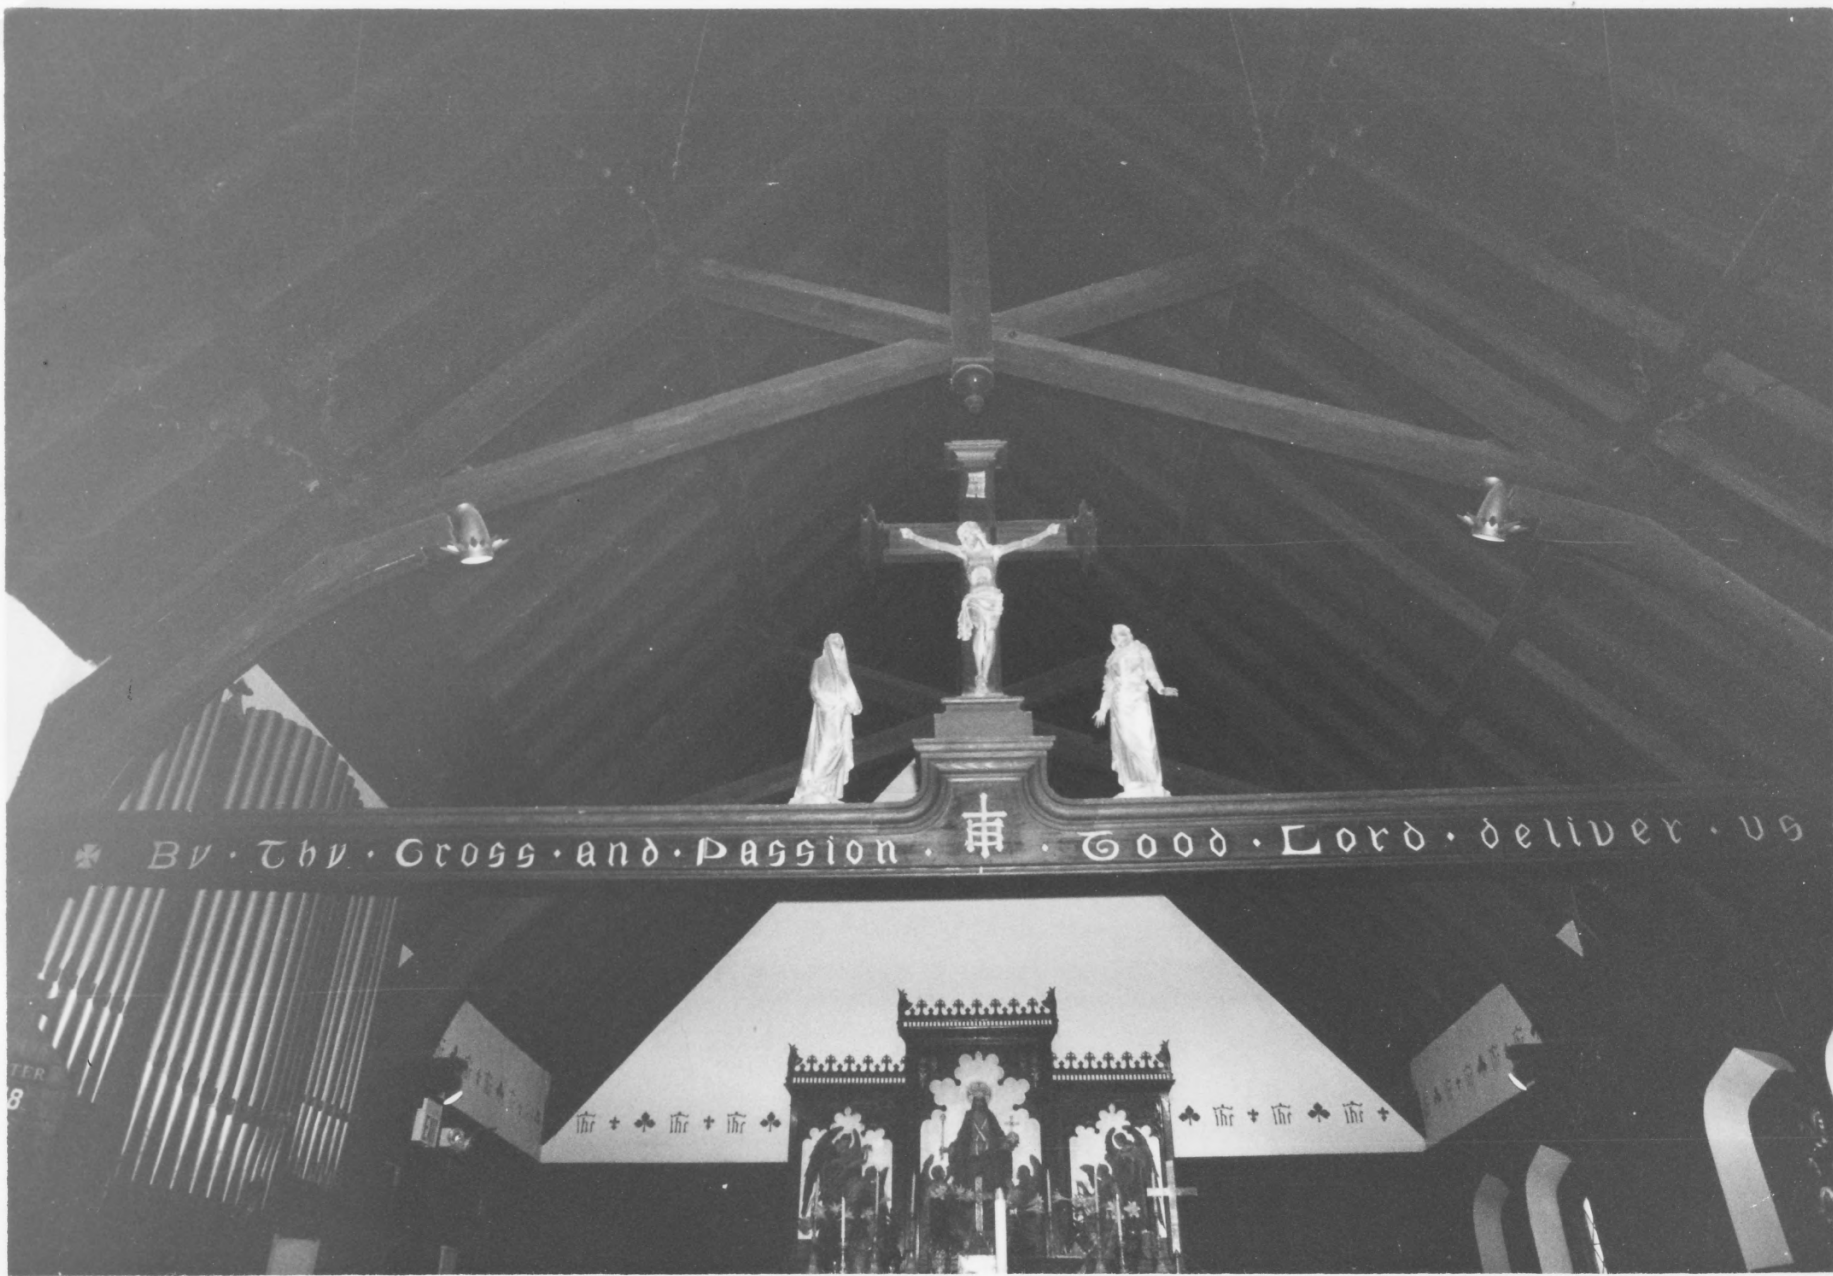

✠ By Thy Cross and Passion. 卐 Good Lord, deliver us

✠ ✠ ✠ ✠ ✠ ✠

✠ ✠ ✠ ✠ ✠ ✠