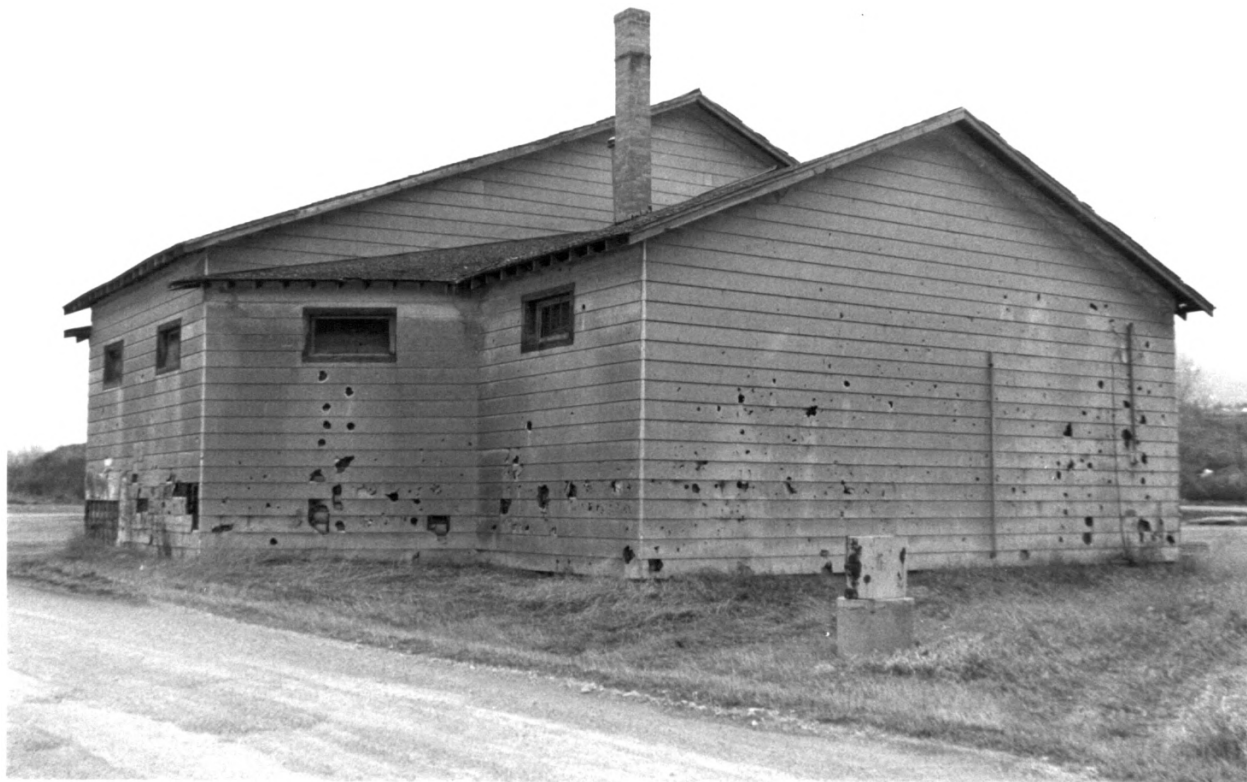

MARCH 1999

NEGS: MT SHPO

LODGEPOLE COMMUNITY HALL  
FT BELKAP RESERVATION  
BLAINE CO, MONTANA

LODGEPOLE HALL, FROM THE SE  
LON JOHNSON, PHOTOGRAPHER  
MARCH 1999

NEGS: MT SHPO

LODGEPOLE COMMUNITY HALL  
FT BELKAP RESERVATION  
BLAINE CO, MONTANA

LODGEPOLE HALL, FROM THE NE  
LON JOHNSON, PHOTOGRAPHER  
MARCH 1999  
NEGS: MT SHPO