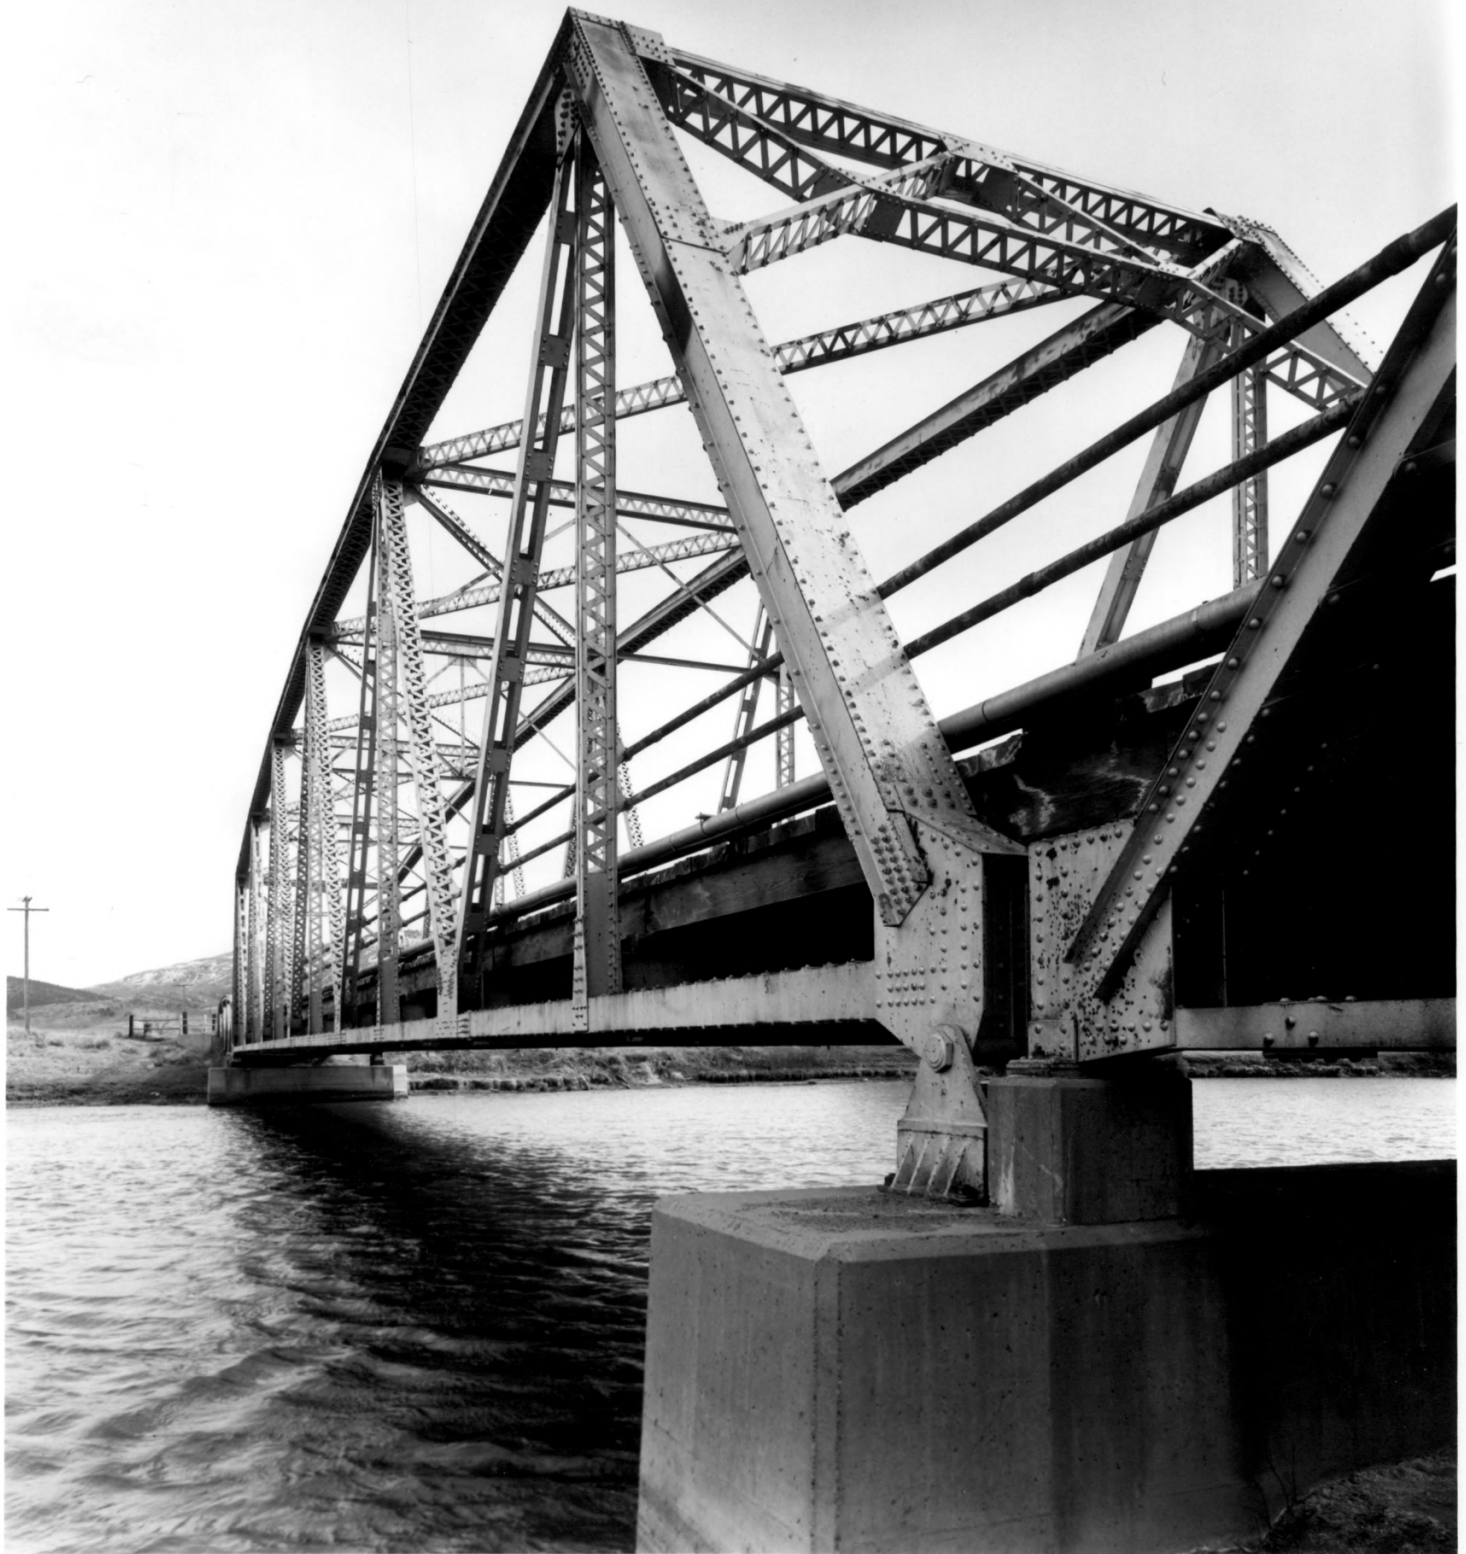

DUX Bessemer Bend Bridge  
Natrona County Wyoming  
1 March 1982 photo 38  
north toward south web

Clayton B. Fraser  
Fraserdesign

DUX Bessemer Bend Bridge  
Natrona County Wyoming  
1 March 1982 photo 39

west toward east portal

Clayton B. Fraser  
Fraserdesign

DUX Bessemer Bend Bridge  
Natrona County Wyoming  
1 March 1982 photo 40

north along south web

Clayton B. Fraser  
Fraserdesign