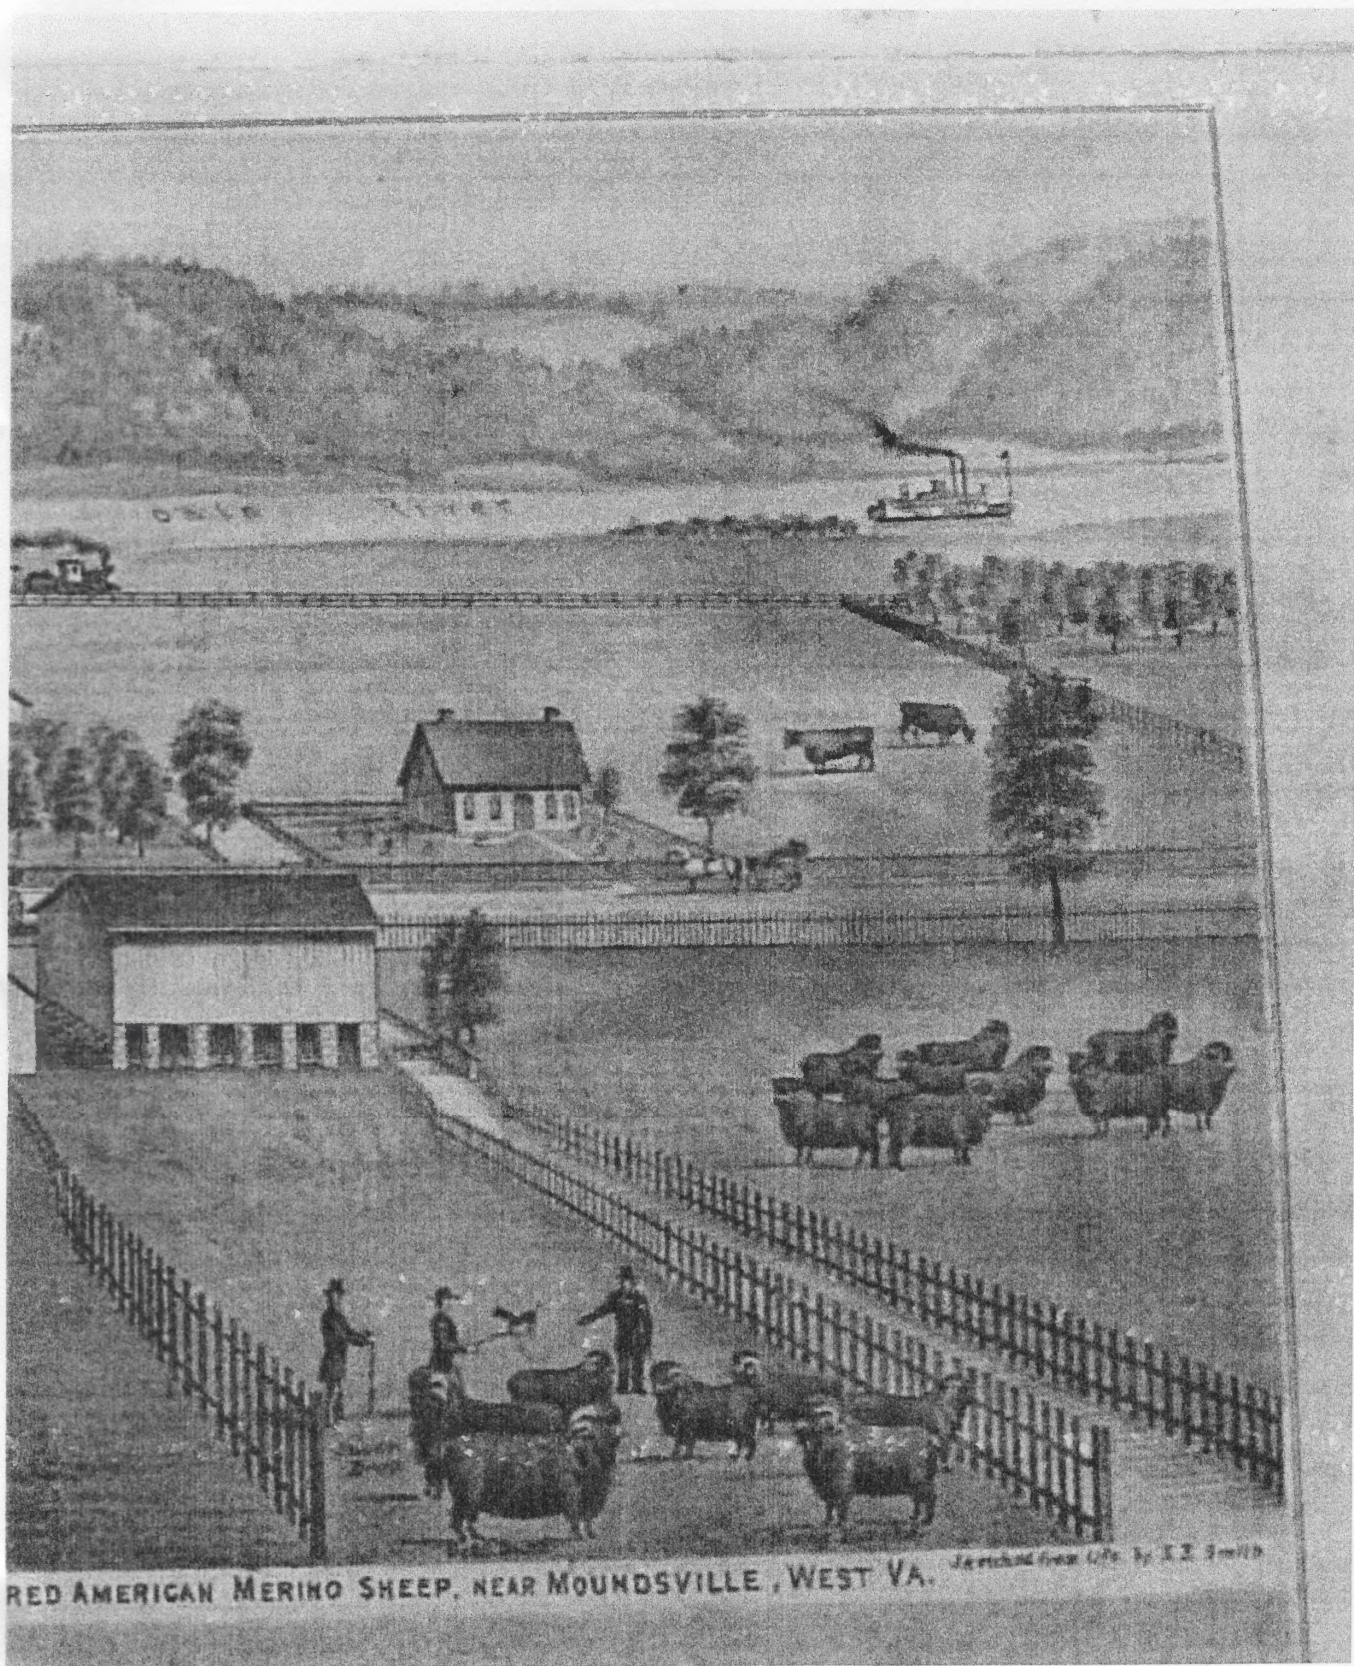

COCKAYNE, BENNETT, HOUSE
MARSHALL COUNTY
WEST VIRGINIA
HISTORICAL IMAGE