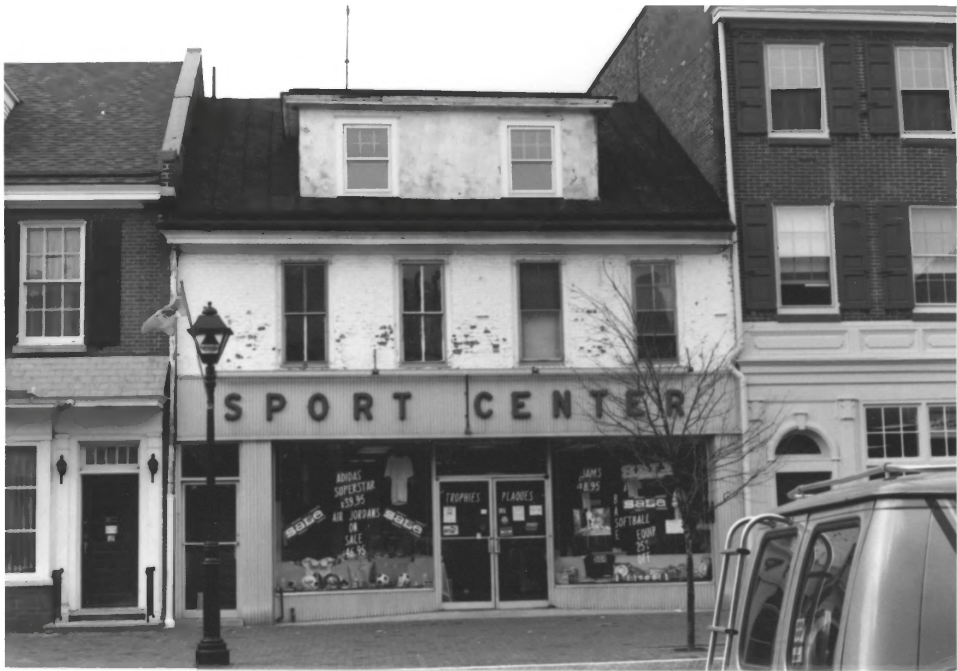

SPORT CENTER

ADIDAS SUPERSTAR $39.95
AIR JORDANS ON SALE $6.95

TROPHIES
PLAQUES

JAMES $8.95
SOFTBALL EQUIP $55