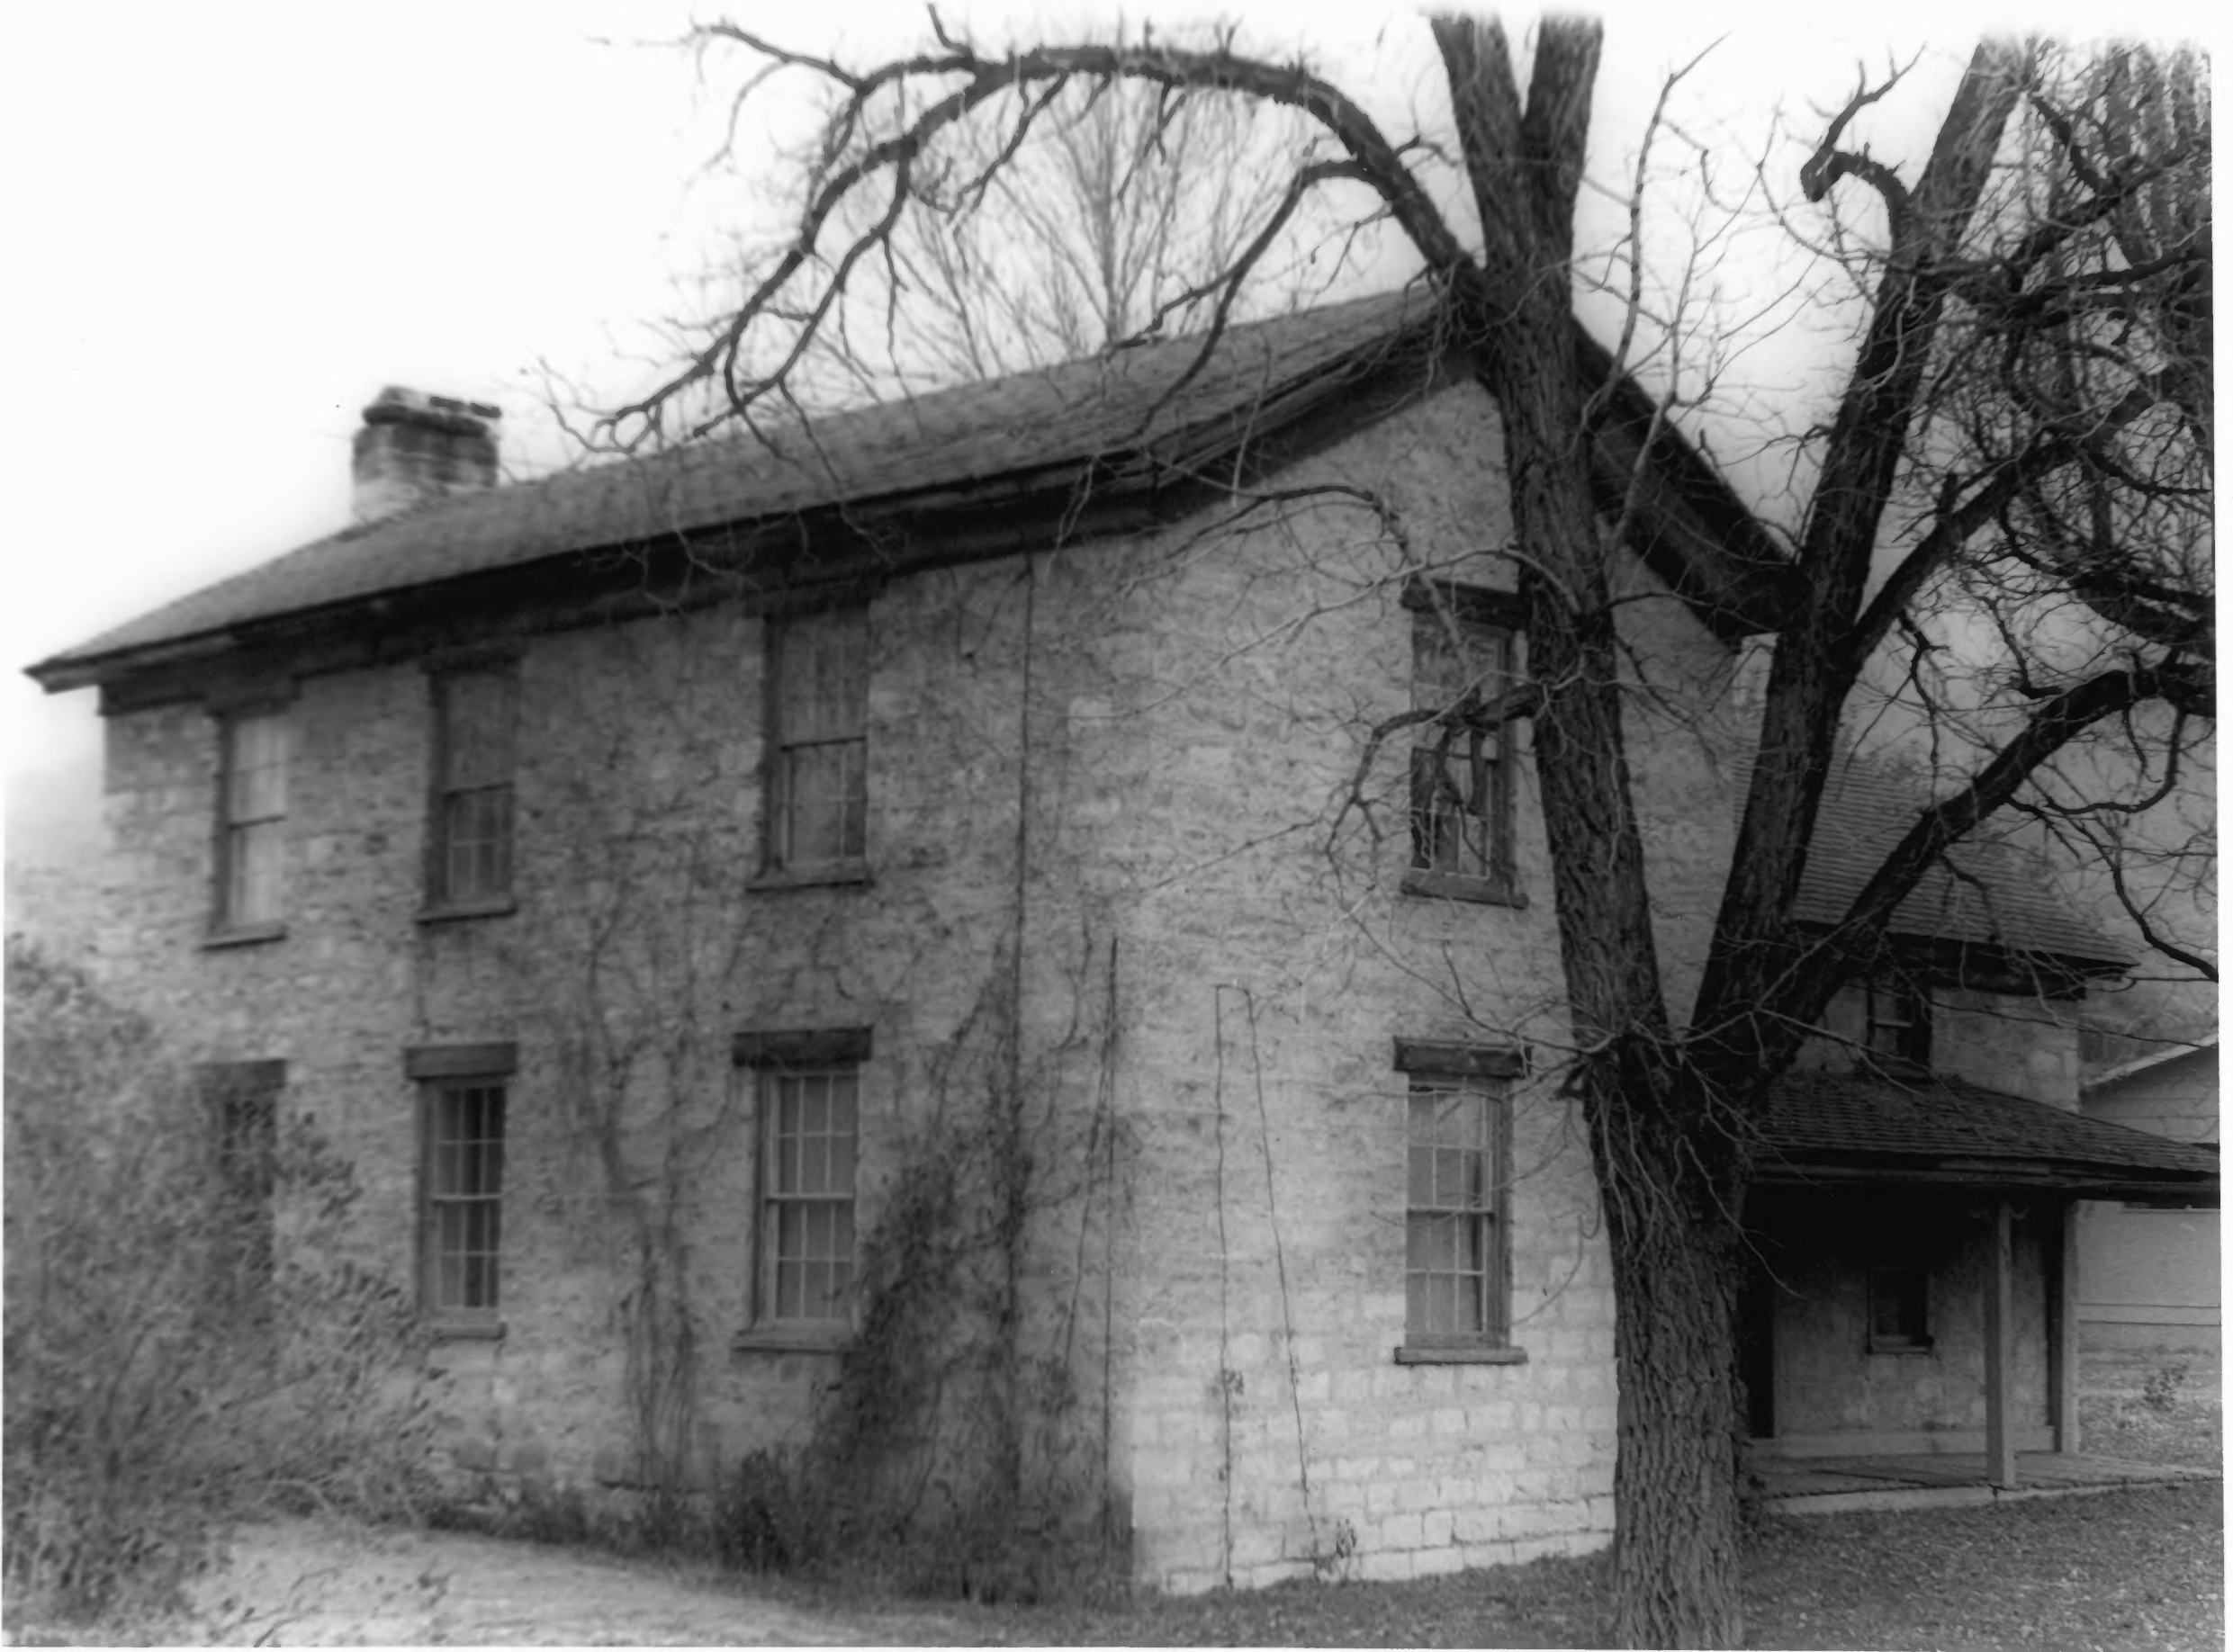

TUTTLE-FOLSOM HOME, Manti, Utah
photo taken by Allen D. Roberts

October, 1976

View of west facade of home

JAN 11 1977

Sanpete County

JUL 21 1977

4 of 4

TUTTLE-FOLSOM HOME, Manti, Utah
photo taken by Allen D. Roberts
October, 1976
View of south elevation

JAN 11 1977

Sanpete County JUL 21 1977

2 of 4

TUTTLE-FOLSOM HOME, Manti, Utah
Photo taken by Allen D. Roberts
October, 1976

View of east elevation

JAN 1 1 1977

1084

Sanpete County

JUL 2 1 1977

TUTTLE-FOLSOM HOME, Manti, Utah
photo taken by Allen D. Roberts
October, 1976

View of northwest corner of
front of home

3 of 4

JAN 11 1977

JUL 21 1977

Sanpete County