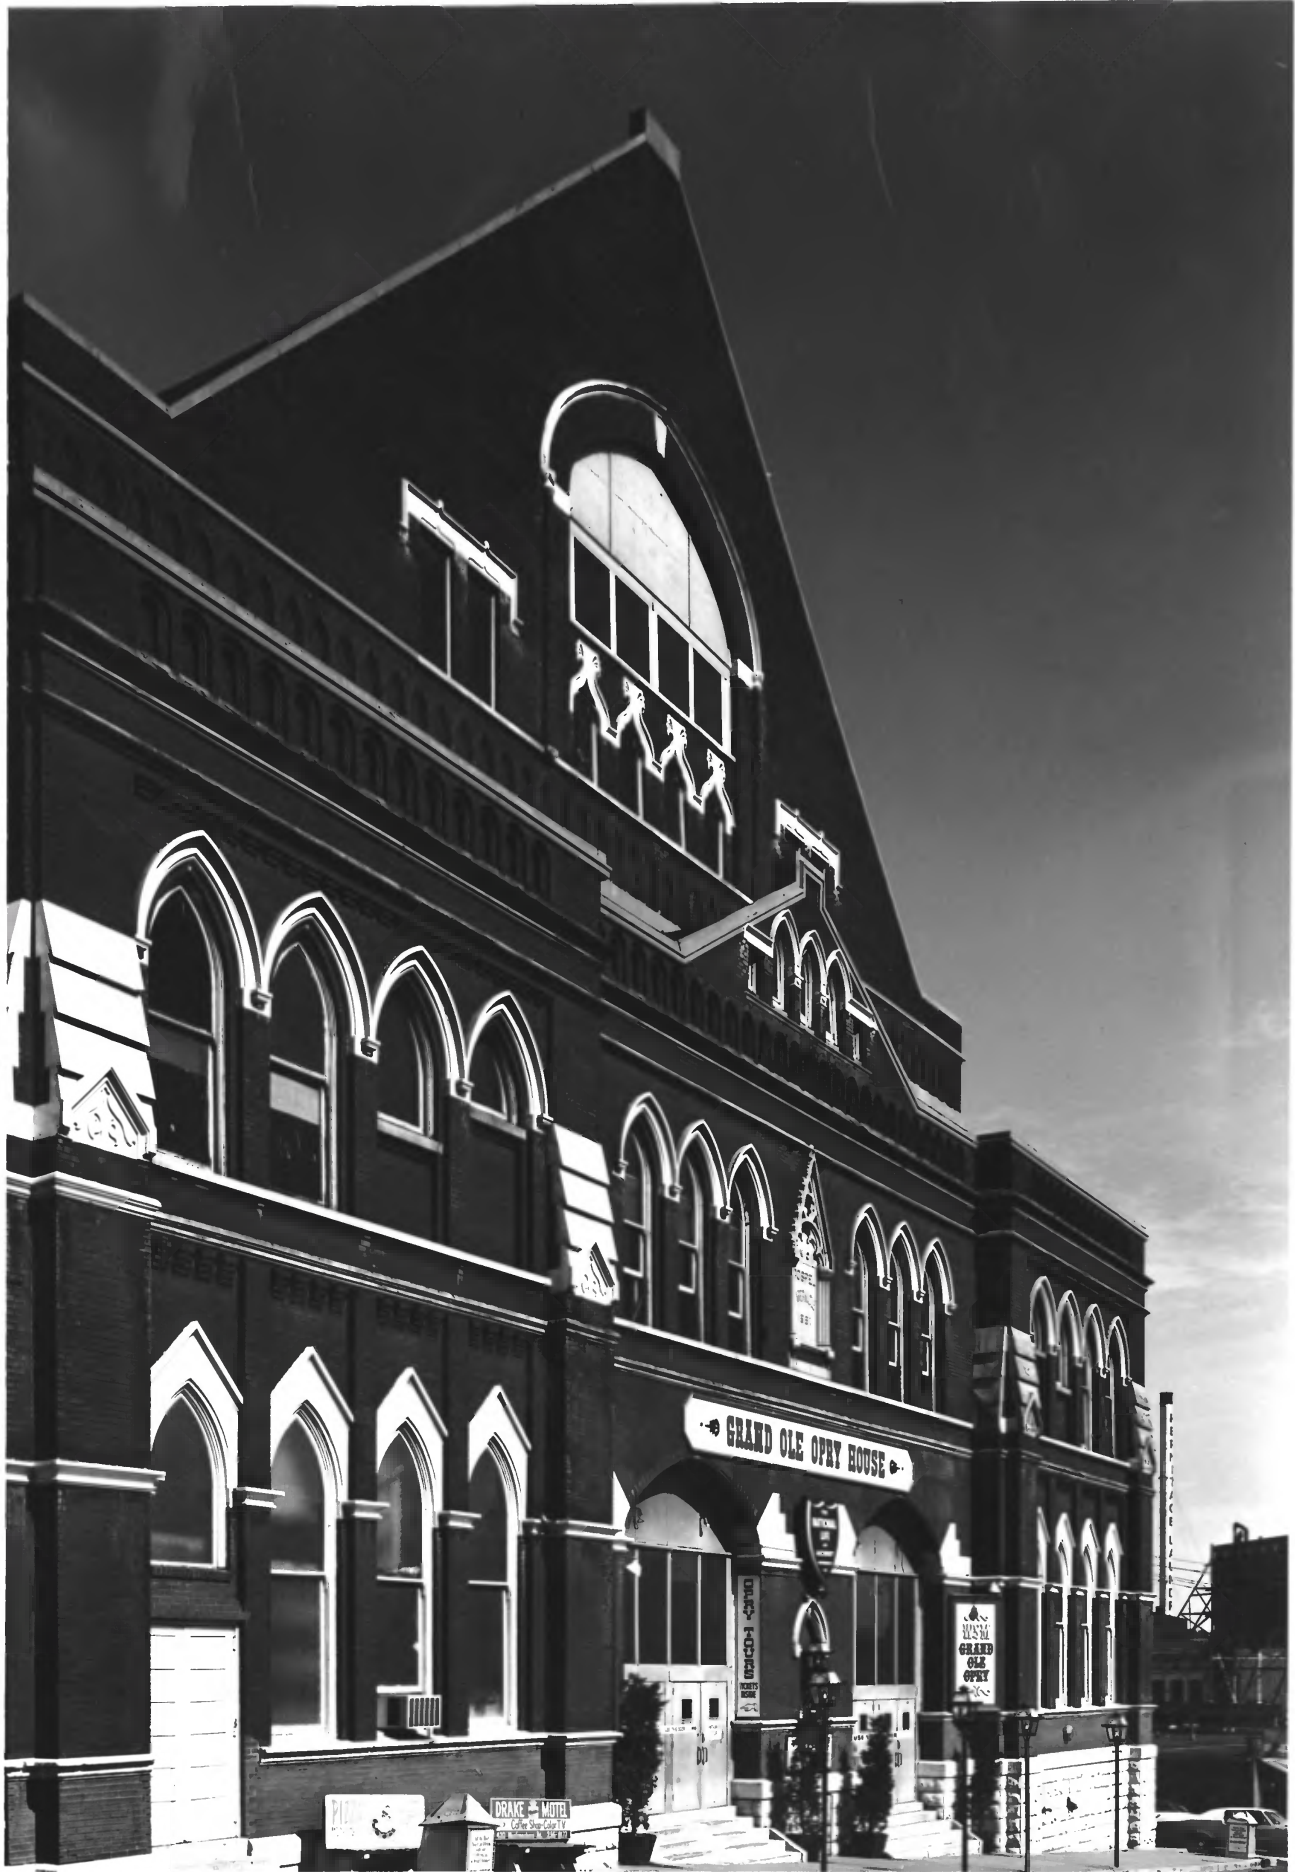

GRAND OLE OPRY HOUSE

GRAND OLE OPRY

DRAKE MOTEL

TN-16