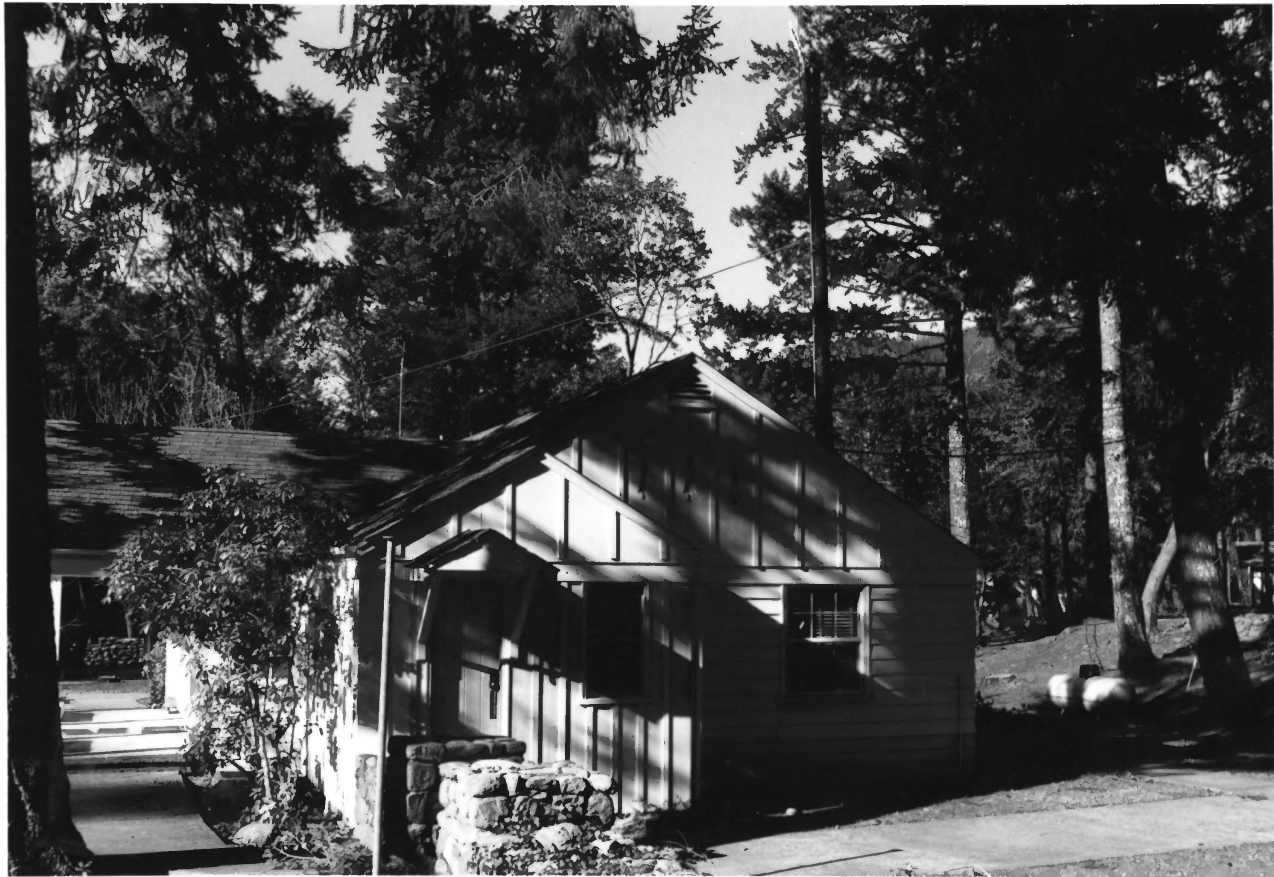

GASQUET RANGER STATION
HISTORIC DISTRICT

DEL NORTE COUNTY, CA

PHOTO

1

GASQUET RANGER STATION
HISTORIC DISTRICT

DEL NORTE COUNTY, CA

Photo 2

Gasquet Ranger Station
Historic District

Photo #14

View west to east elevation of
residence.

Photo #15

View northeast to carport in foreground and shed in background.