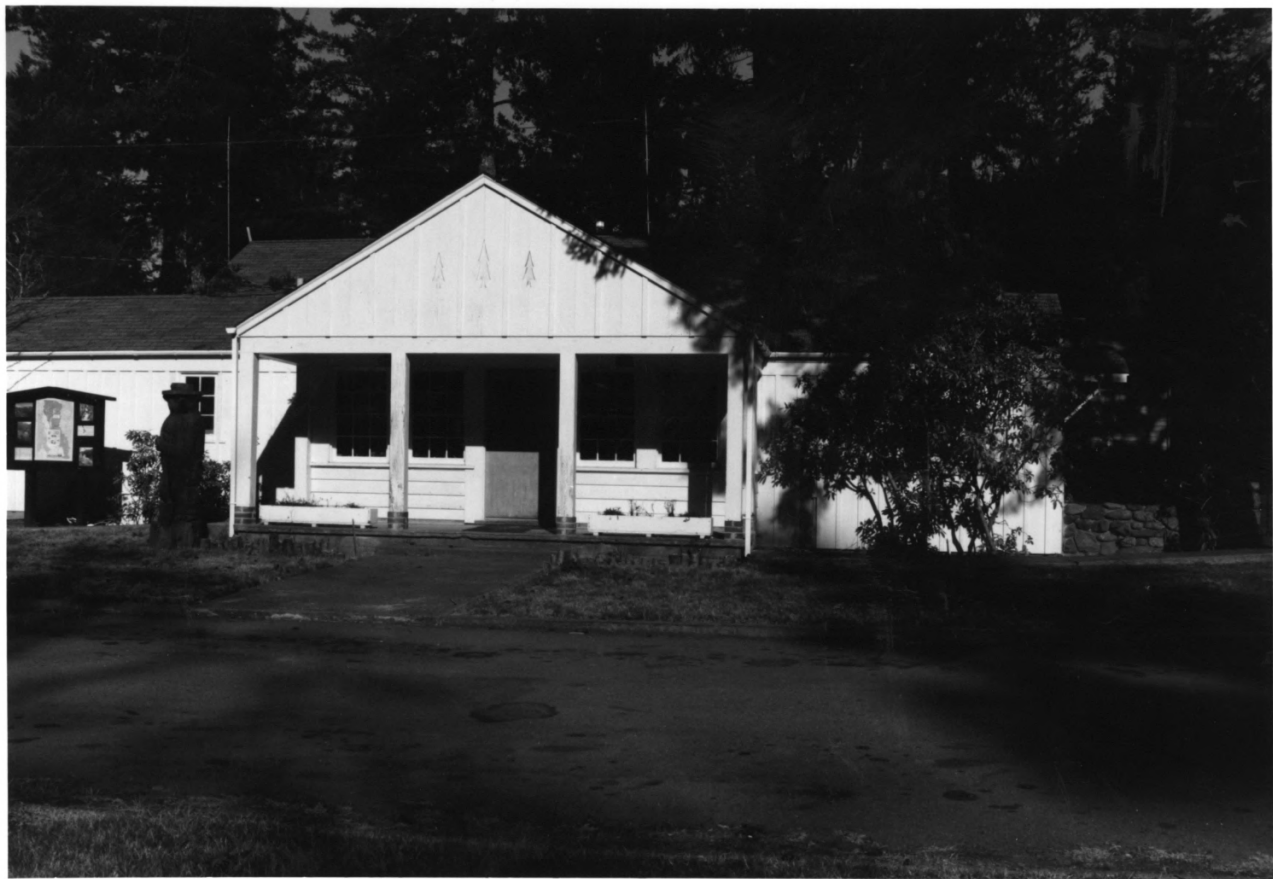

GASQUET RANGER STATION
HISTORIC DISTRICT

DEL NORTE COUNTY, CA

PHOTO

1

GASQUET RANGER STATION
HISTORIC DISTRICT

DEL NORTE COUNTY, CA

Photo 2

Gasquet Ranger Station
Historic District