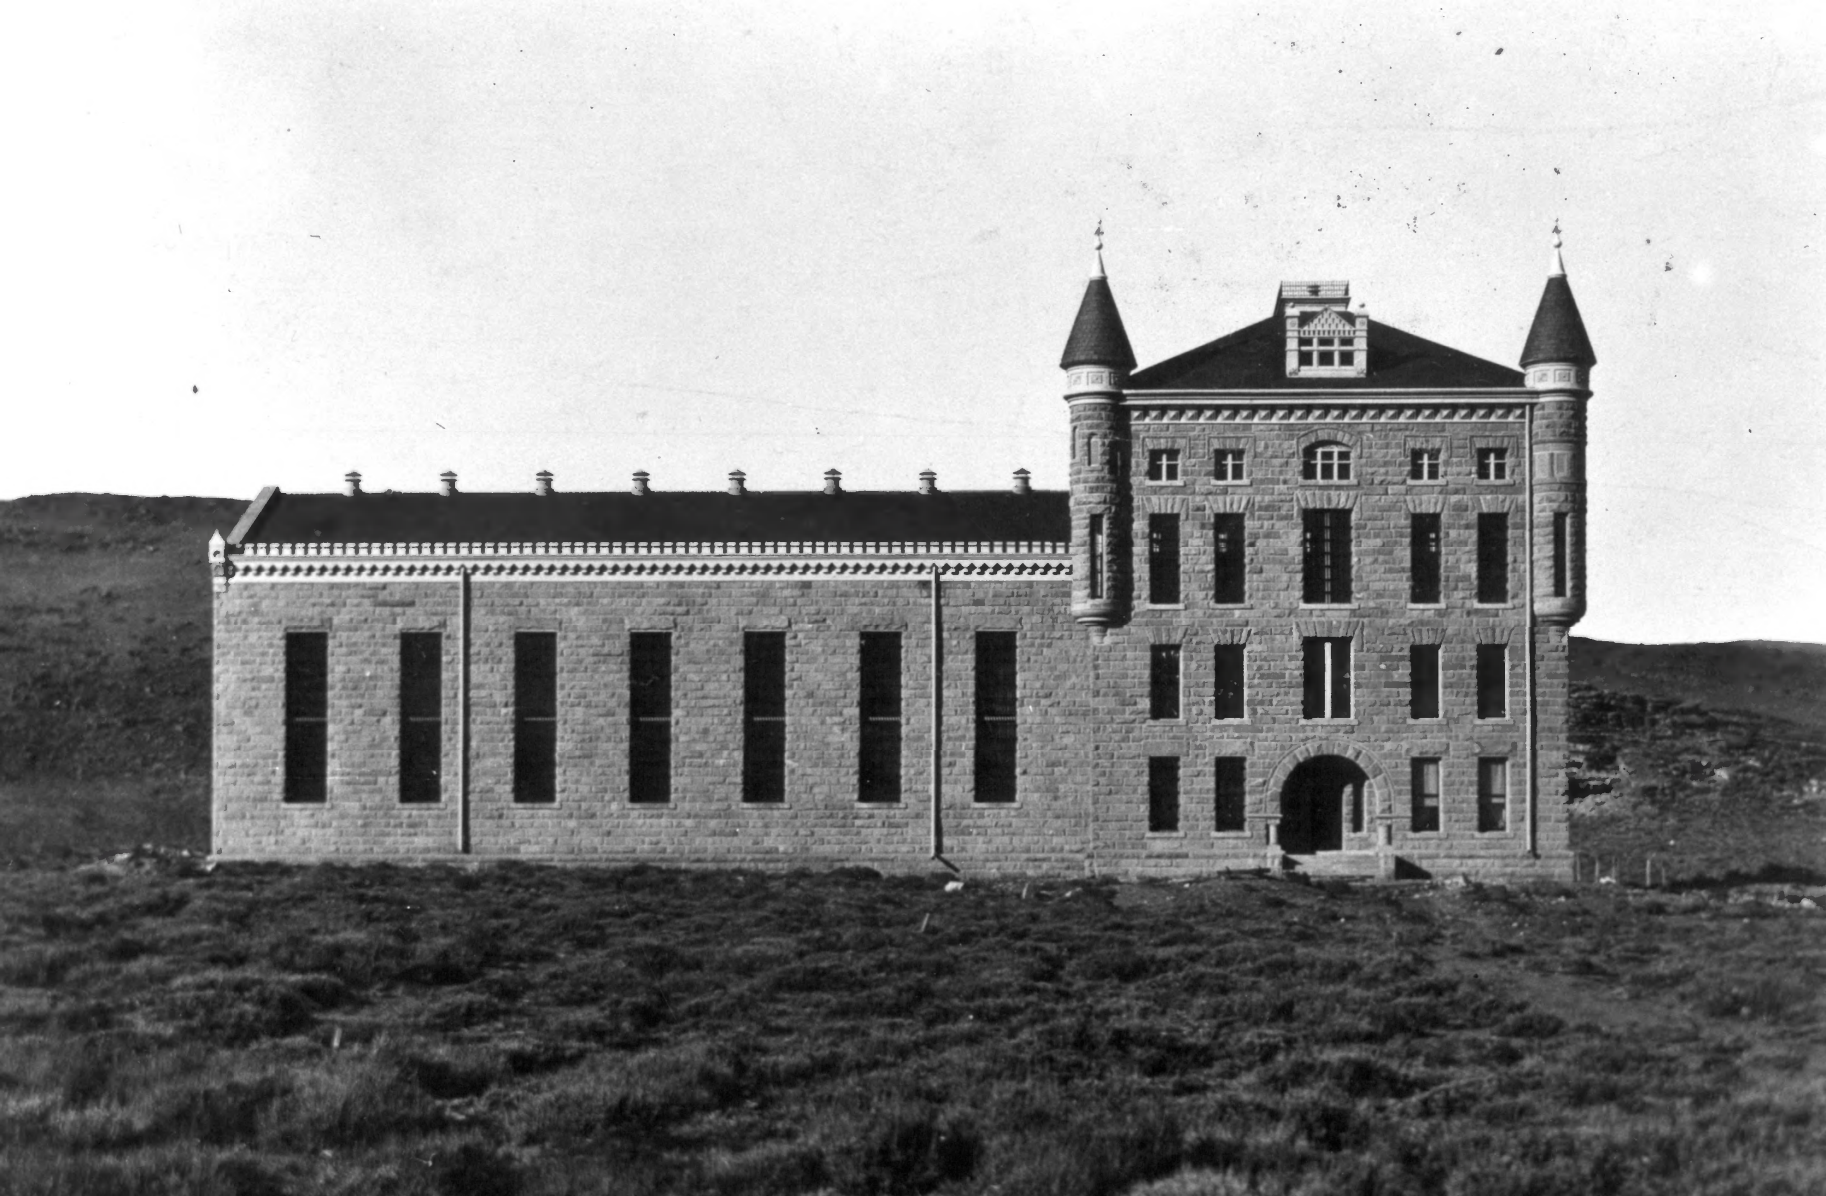

View is northwest, looking at administration  
building

15

Administration Building, looking NE

OFFICE

NO  
PACKAGES  
ALLOWED

WYOMING STATE PENITENTIARY  
RAWLINS, WYOMING

Photographer: Mark Junga

May 25, 1982

negatives at: Wyoming Recreation Commission  
1920 Thomas Avenue  
Cheyenne, Wyoming 82002

View is north, looking at main gate in  
administration building

Main Gate of Administration Building

**WYOMING STATE PENITENTIARY  
RAWLINS, WYOMING**