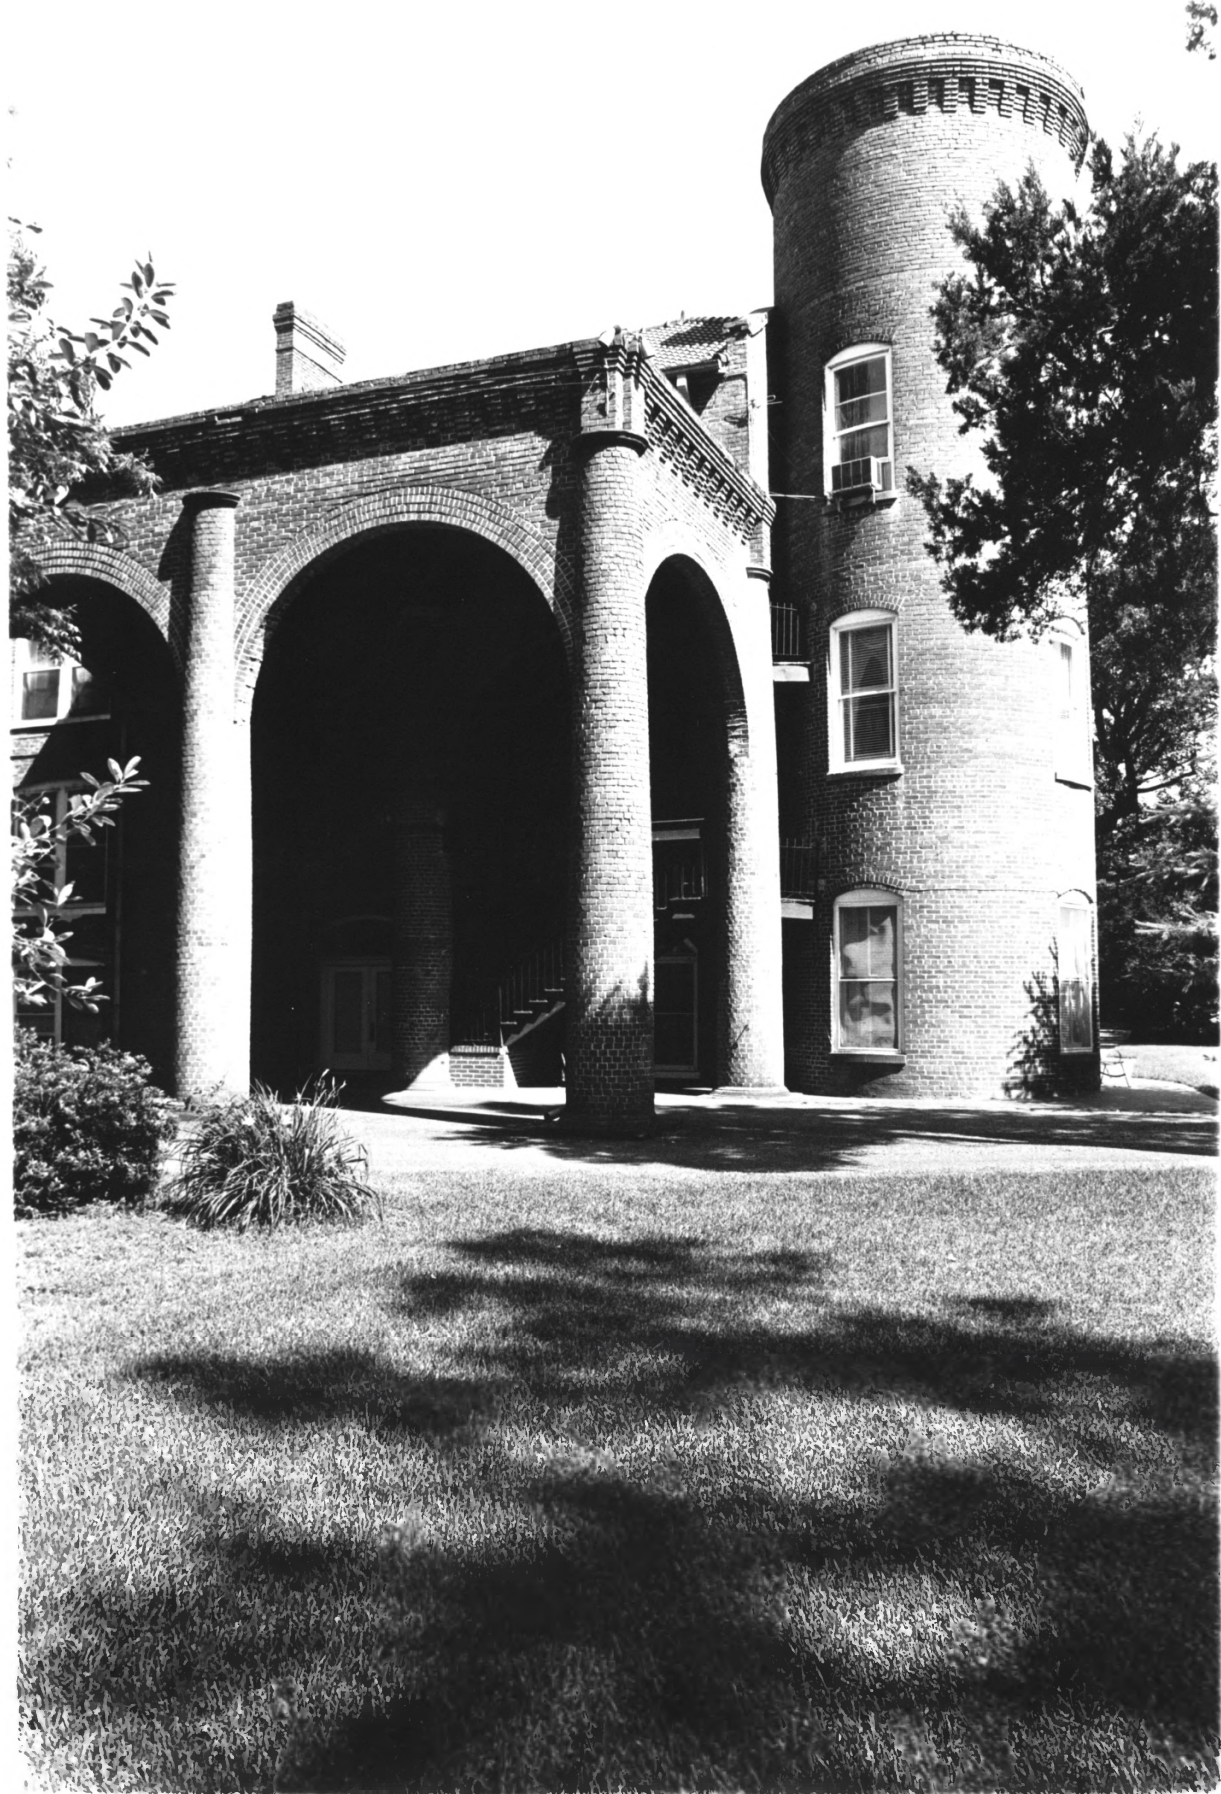

1. Mulberry Grove/Layton Castle

2. Monroe, La.

3. Jack Dietle

**OUACHITA Parish**

4. June, 1975

5. City Hall, Monroe, La.

6. Front view of building

**JUL 7 1978**

7. No. 1 **85**

**APR 24 1978**

1. Mulberry Grove/Layton Castle
2. Monroe, La.
3. Jack Dietle
4. June, 1975
5. City Hall, Monroe, La.
6. Northwestern corner showing porte cochere  
and tower
7. No. 2 **25**