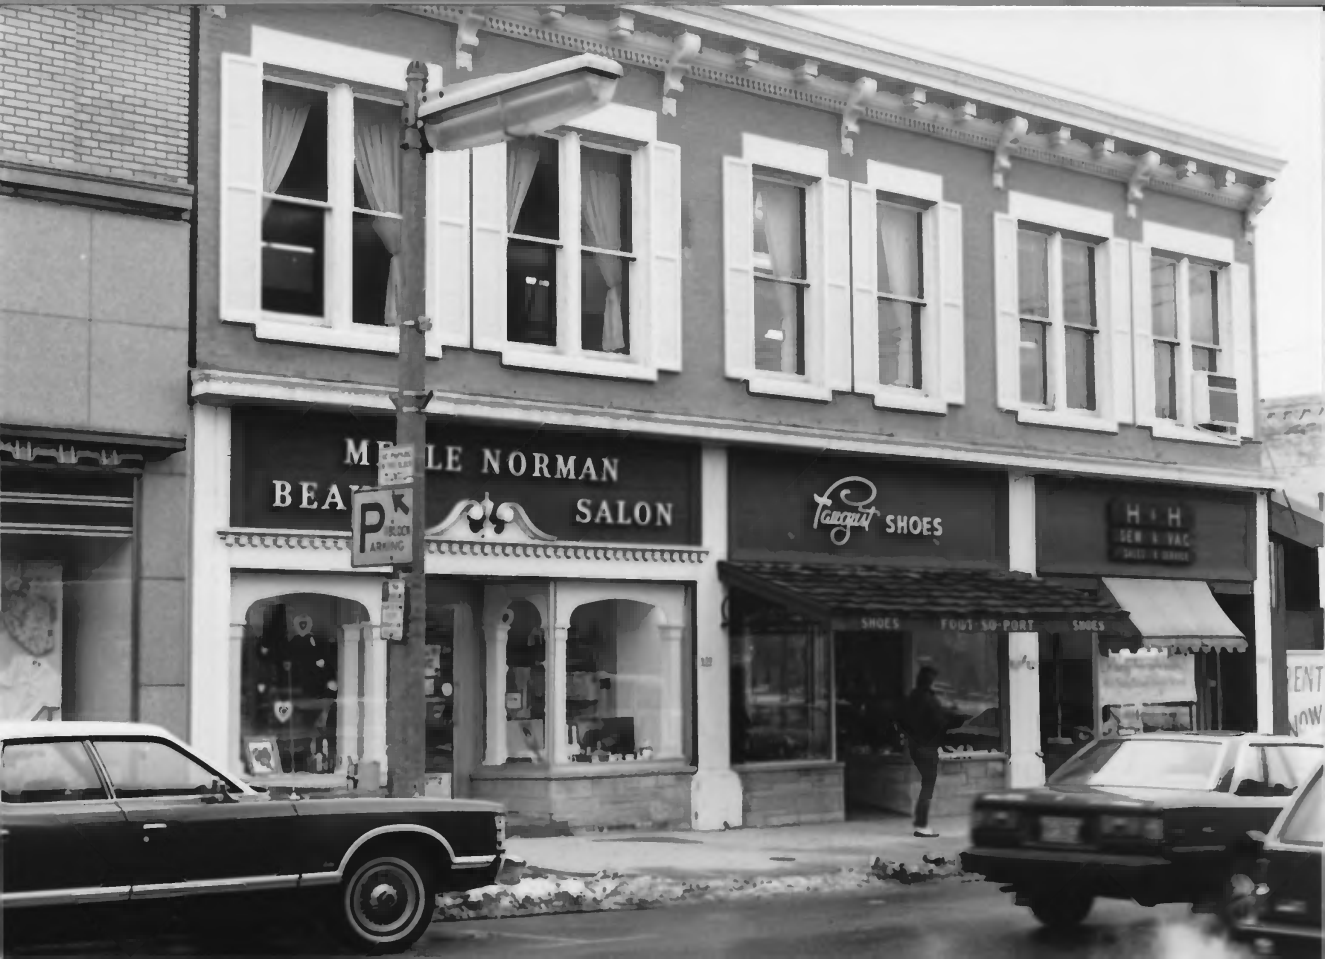

MEILE NORMAN
BEAUTY SALON

Tangerine SHOES

H & H
DEN & VAC

P
PARKING

RENT
NOW