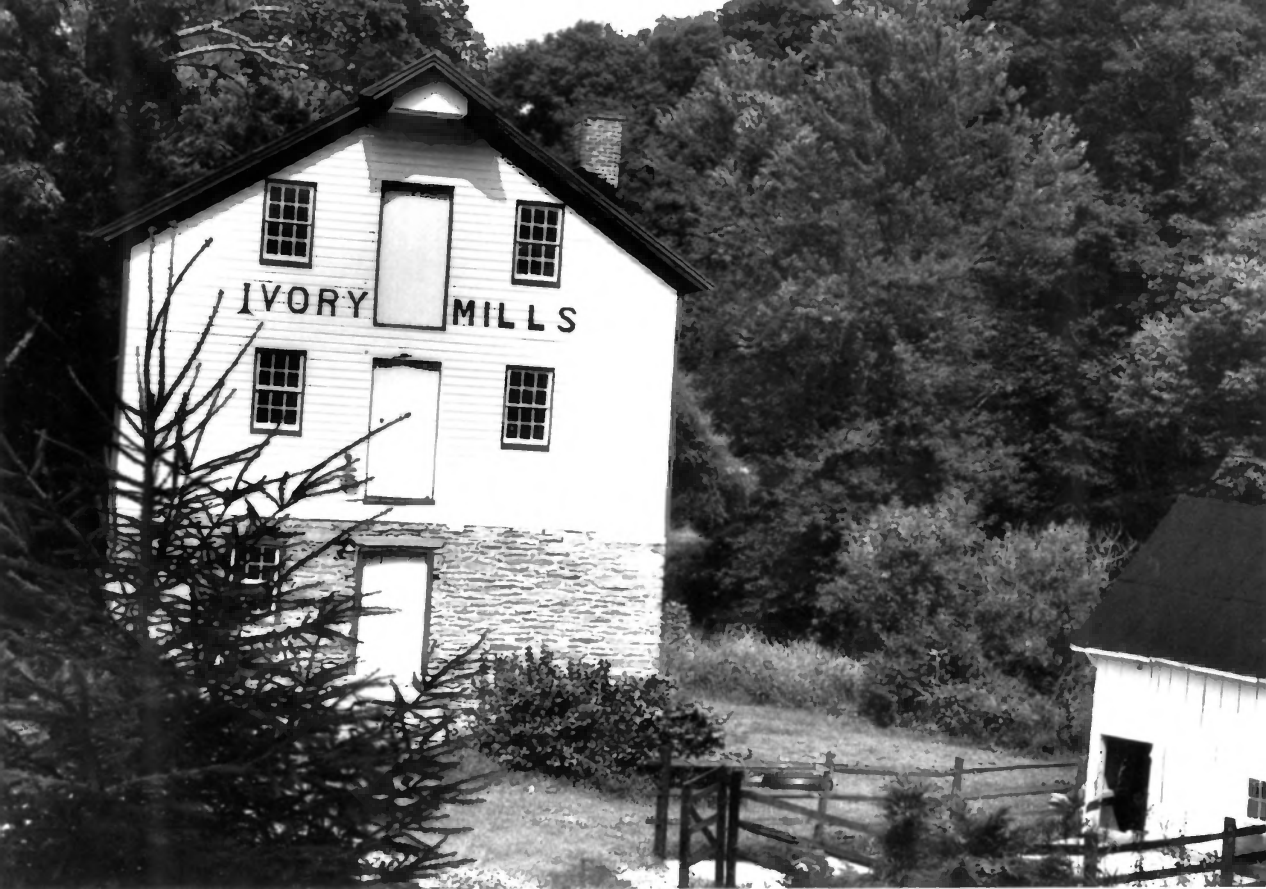

IVORY MILLS