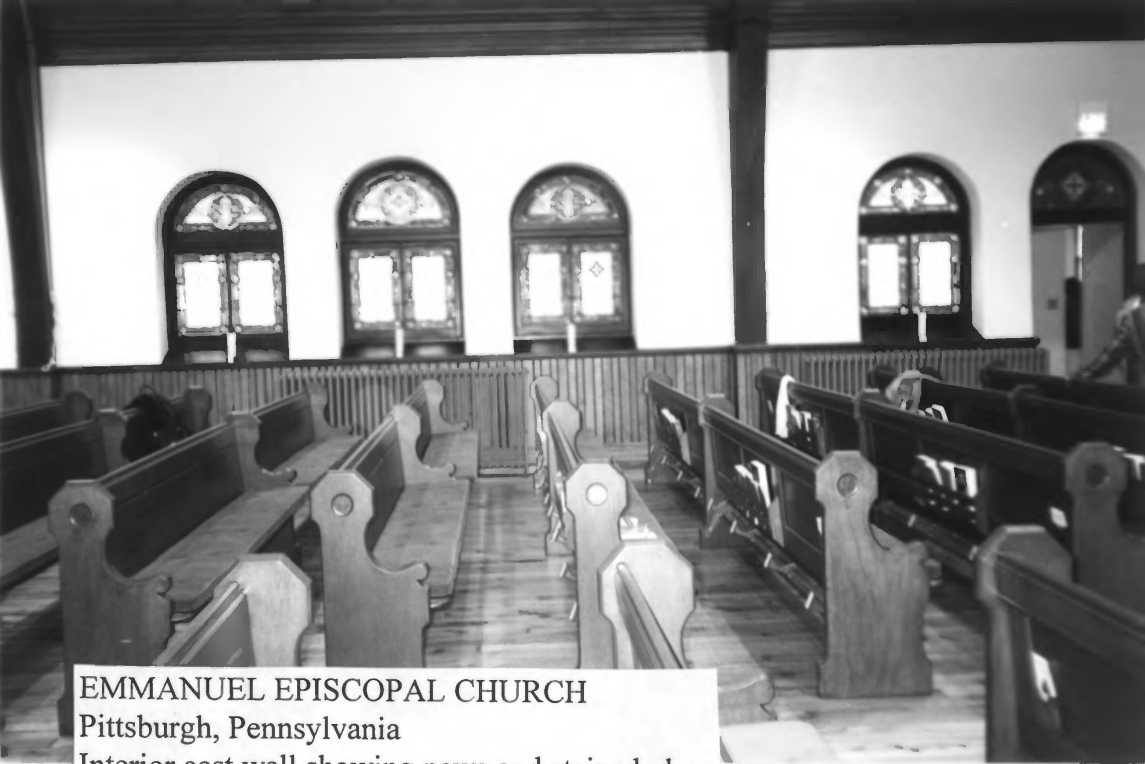

EMMANUEL EPISCOPAL CHURCH
Pittsburgh, Pennsylvania
South and west elevations
Photo by Mary Ellen Leigh, 1998

EMMANUEL EPISCOPAL CHURCH

Pittsburgh, Pennsylvania

North (main) and west facade

Photo by Mary Ellen Leigh, 1998

EMMANUEL EPISCOPAL CHURCH
Pittsburgh, Pennsylvania
Alter
Photo by Mary Ellen Leigh, 1998

EMMANUEL EPISCOPAL CHURCH

Pittsburgh, Pennsylvania

Interior east wall showing pews and stained glass

Photo by Mary Ellen Leigh, 1998

EMMANUEL EPISCOPAL CHURCH

Pittsburgh, Pennsylvania

Lectern and original organ pipes

Photo by Mary Ellen Leigh, 1998

EMMANUEL EPISCOPAL CHURCH
Pittsburgh, Pennsylvania
Rear of chancel showing doors to narthex
Photo by Mary Ellen Leigh, 1998