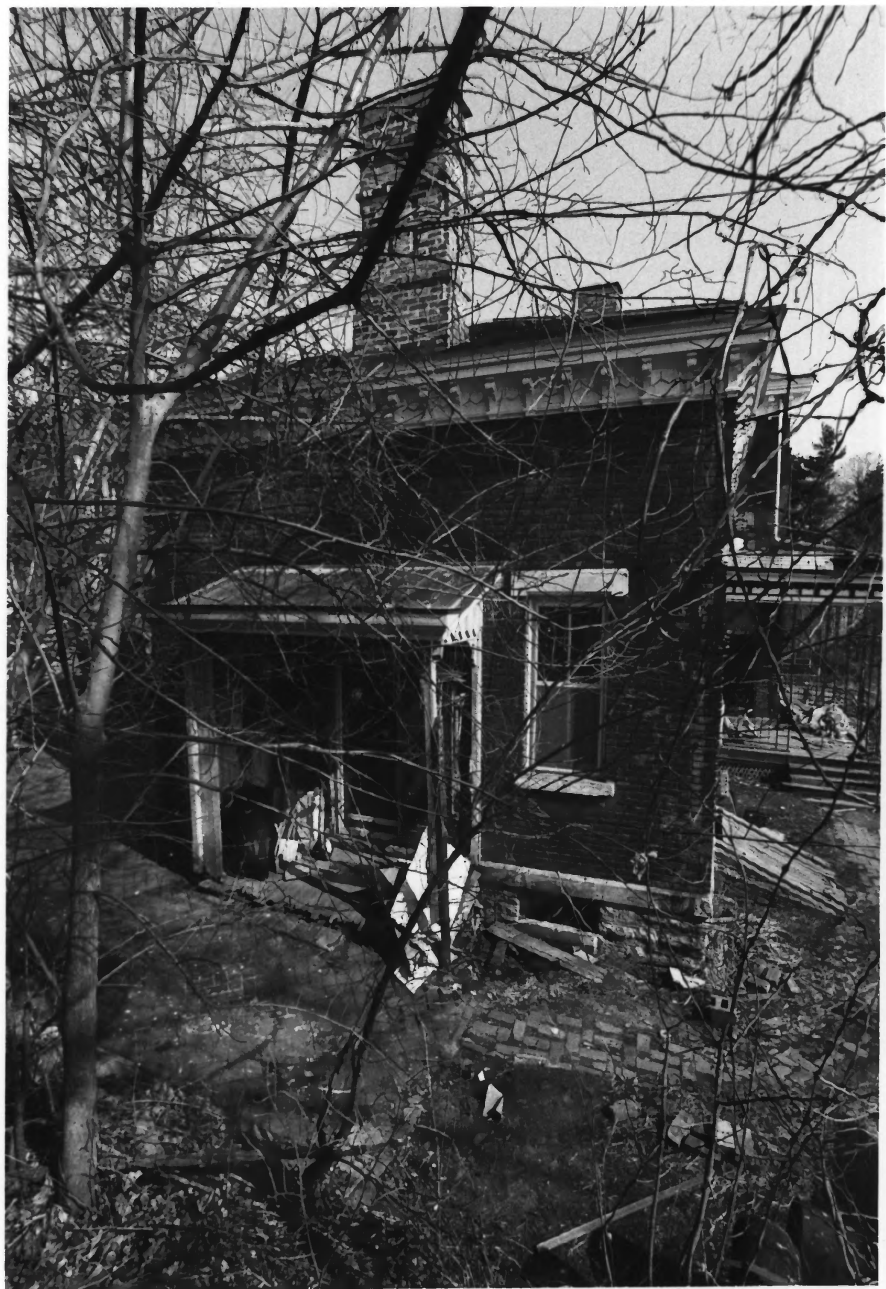

View from south

R. L. Pease home

5 of 23

203 North Second

Atchison, Kansas 66002

Theodore F. Peltzer February 26, 1983

MO-KAN Regional Council

1302 Faraon, St. Joseph, MO 64501