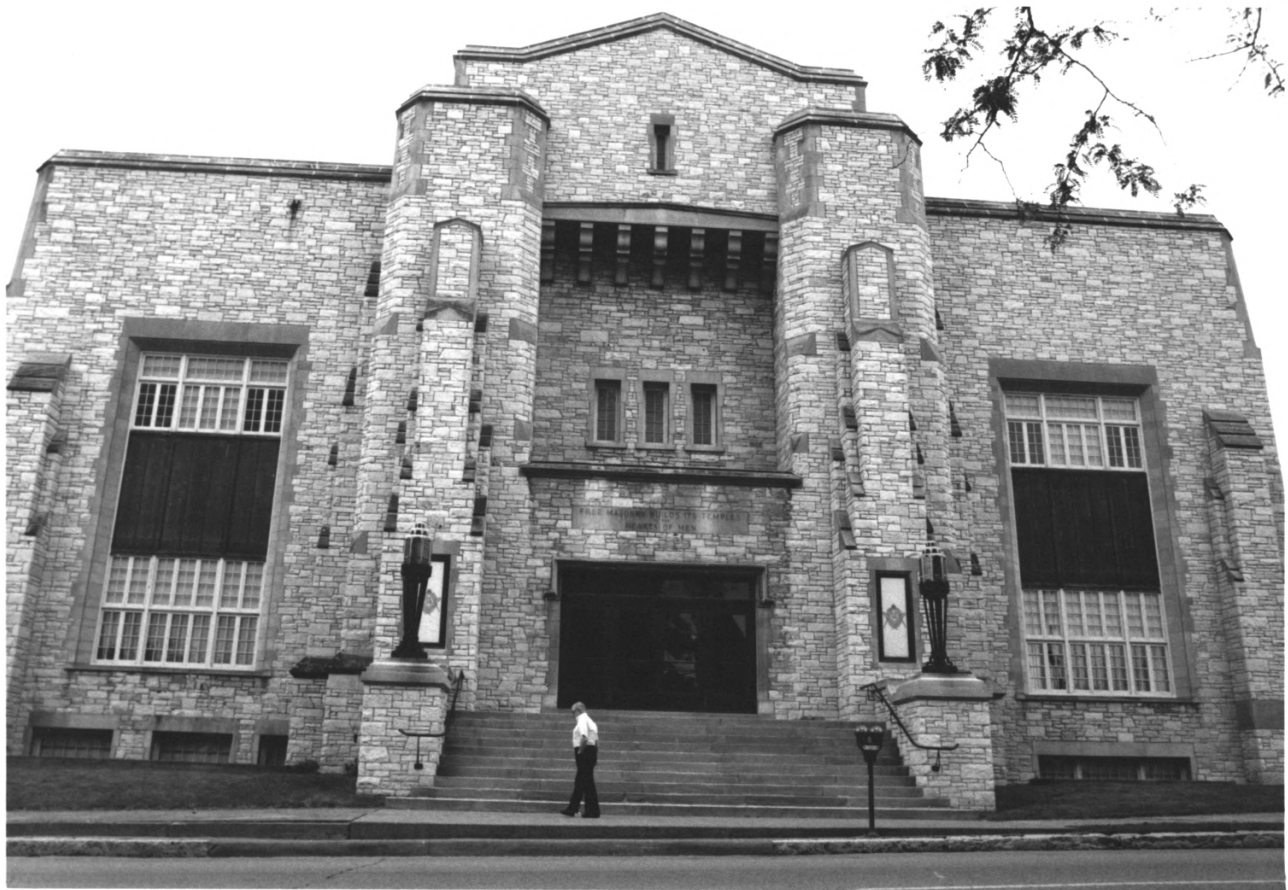

ROLL: JP1 FRAME: 20

PHOTOGRAPHER: Kathy Reuter

DISTRICT: Jackson Park

MAP REFERENCE: JP 107

DATE: 6/84

IA

ADDRESS: 1155 Locust

VIEW: W