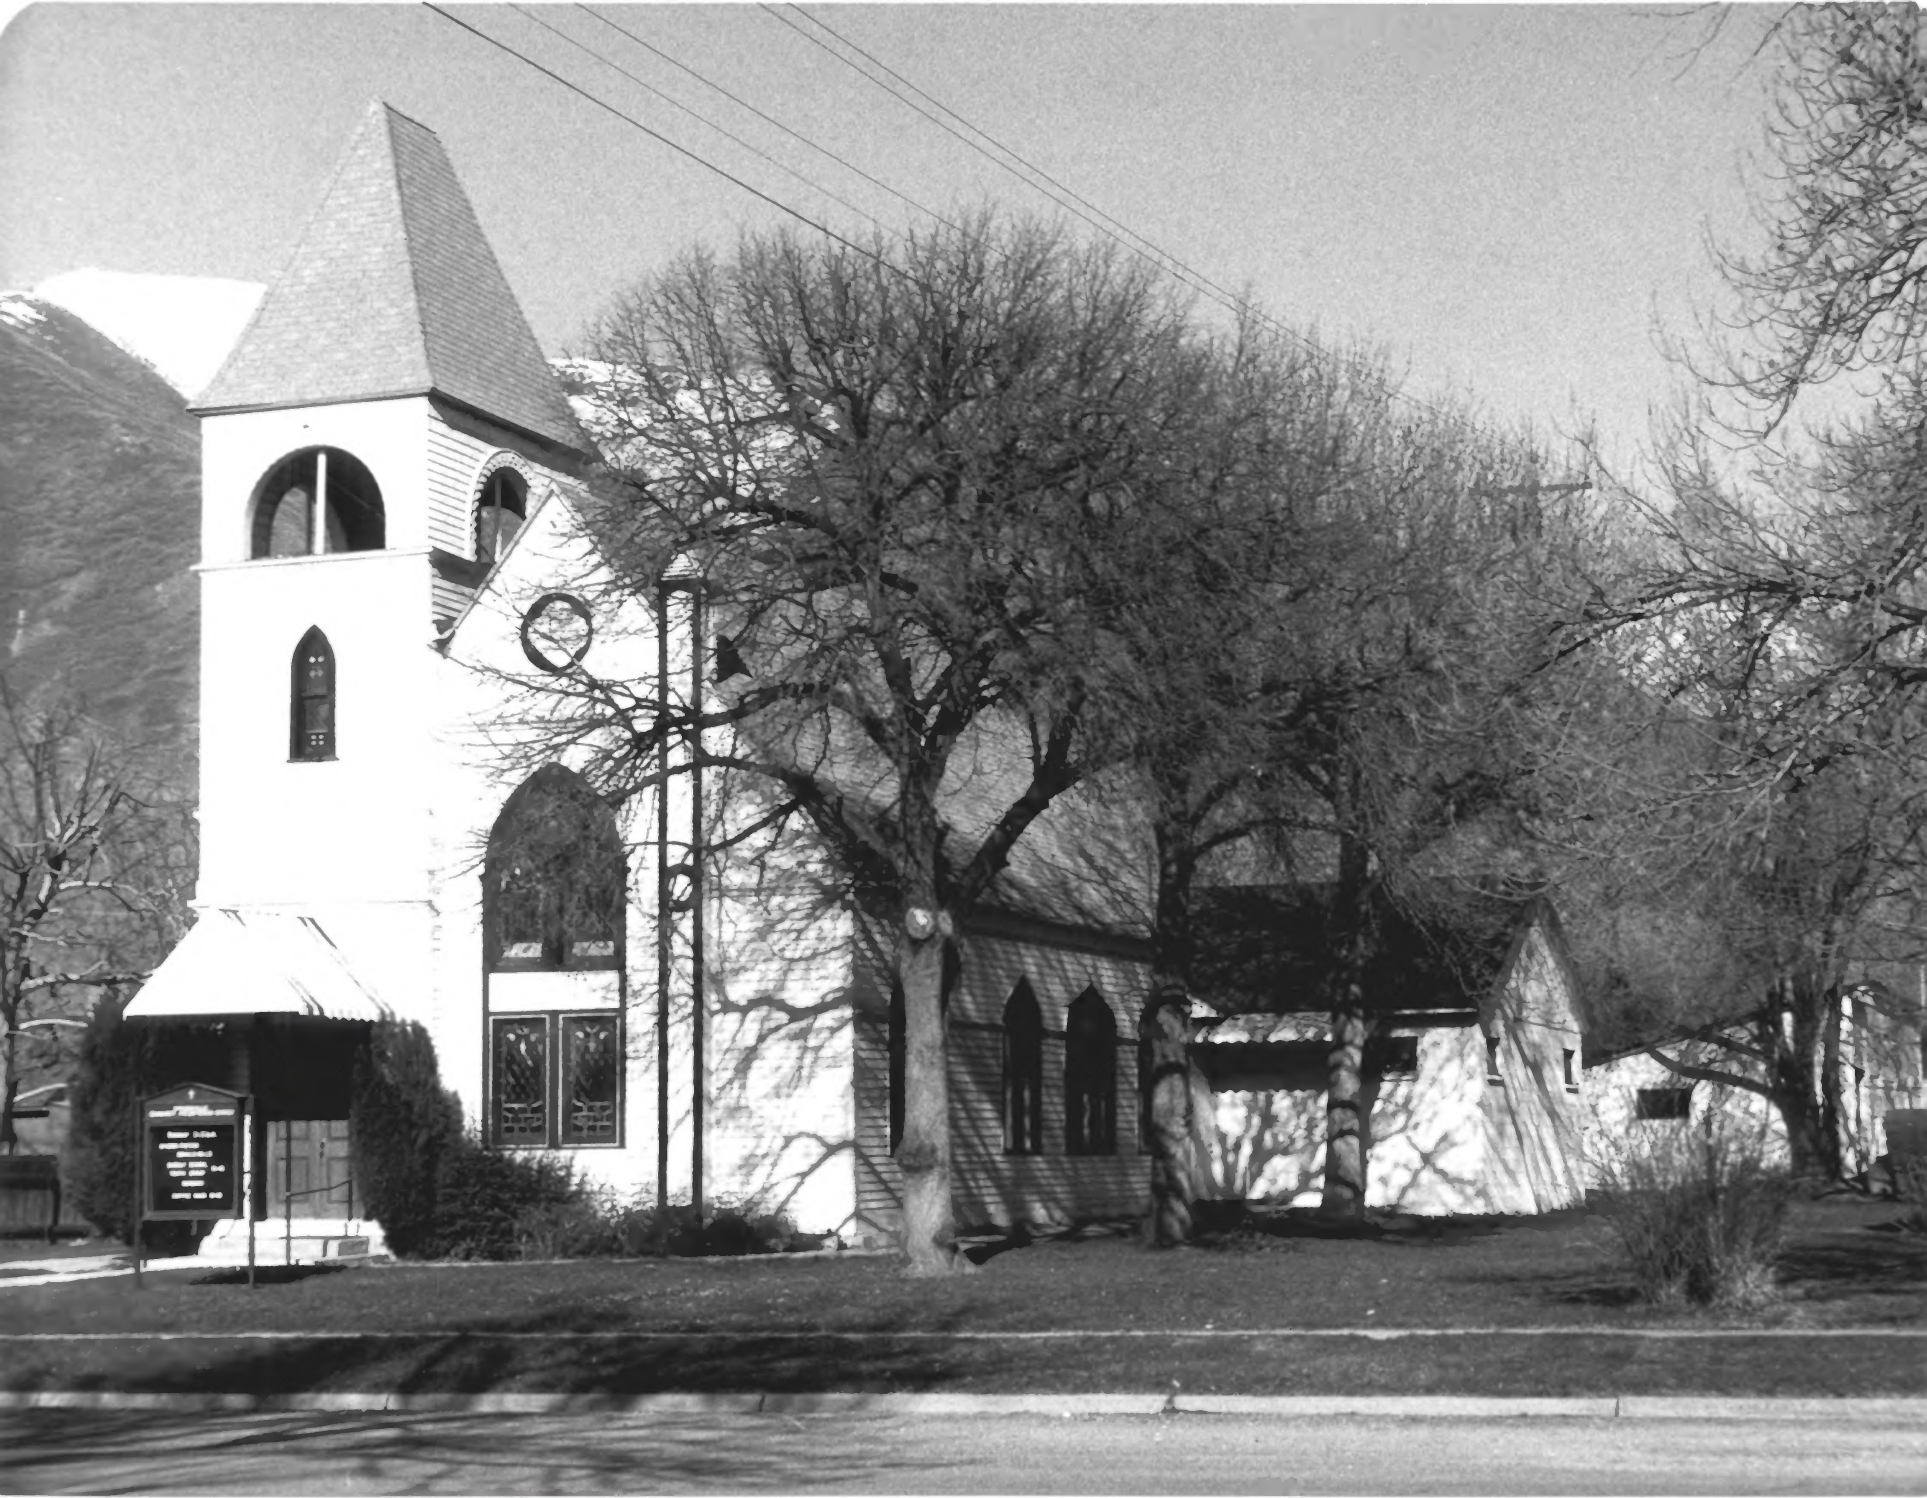

St. John's Episcopal Church
1000 1st St. N.
Great Falls, VA 22030
Phone: 703-733-1234
Fax: 703-733-1235