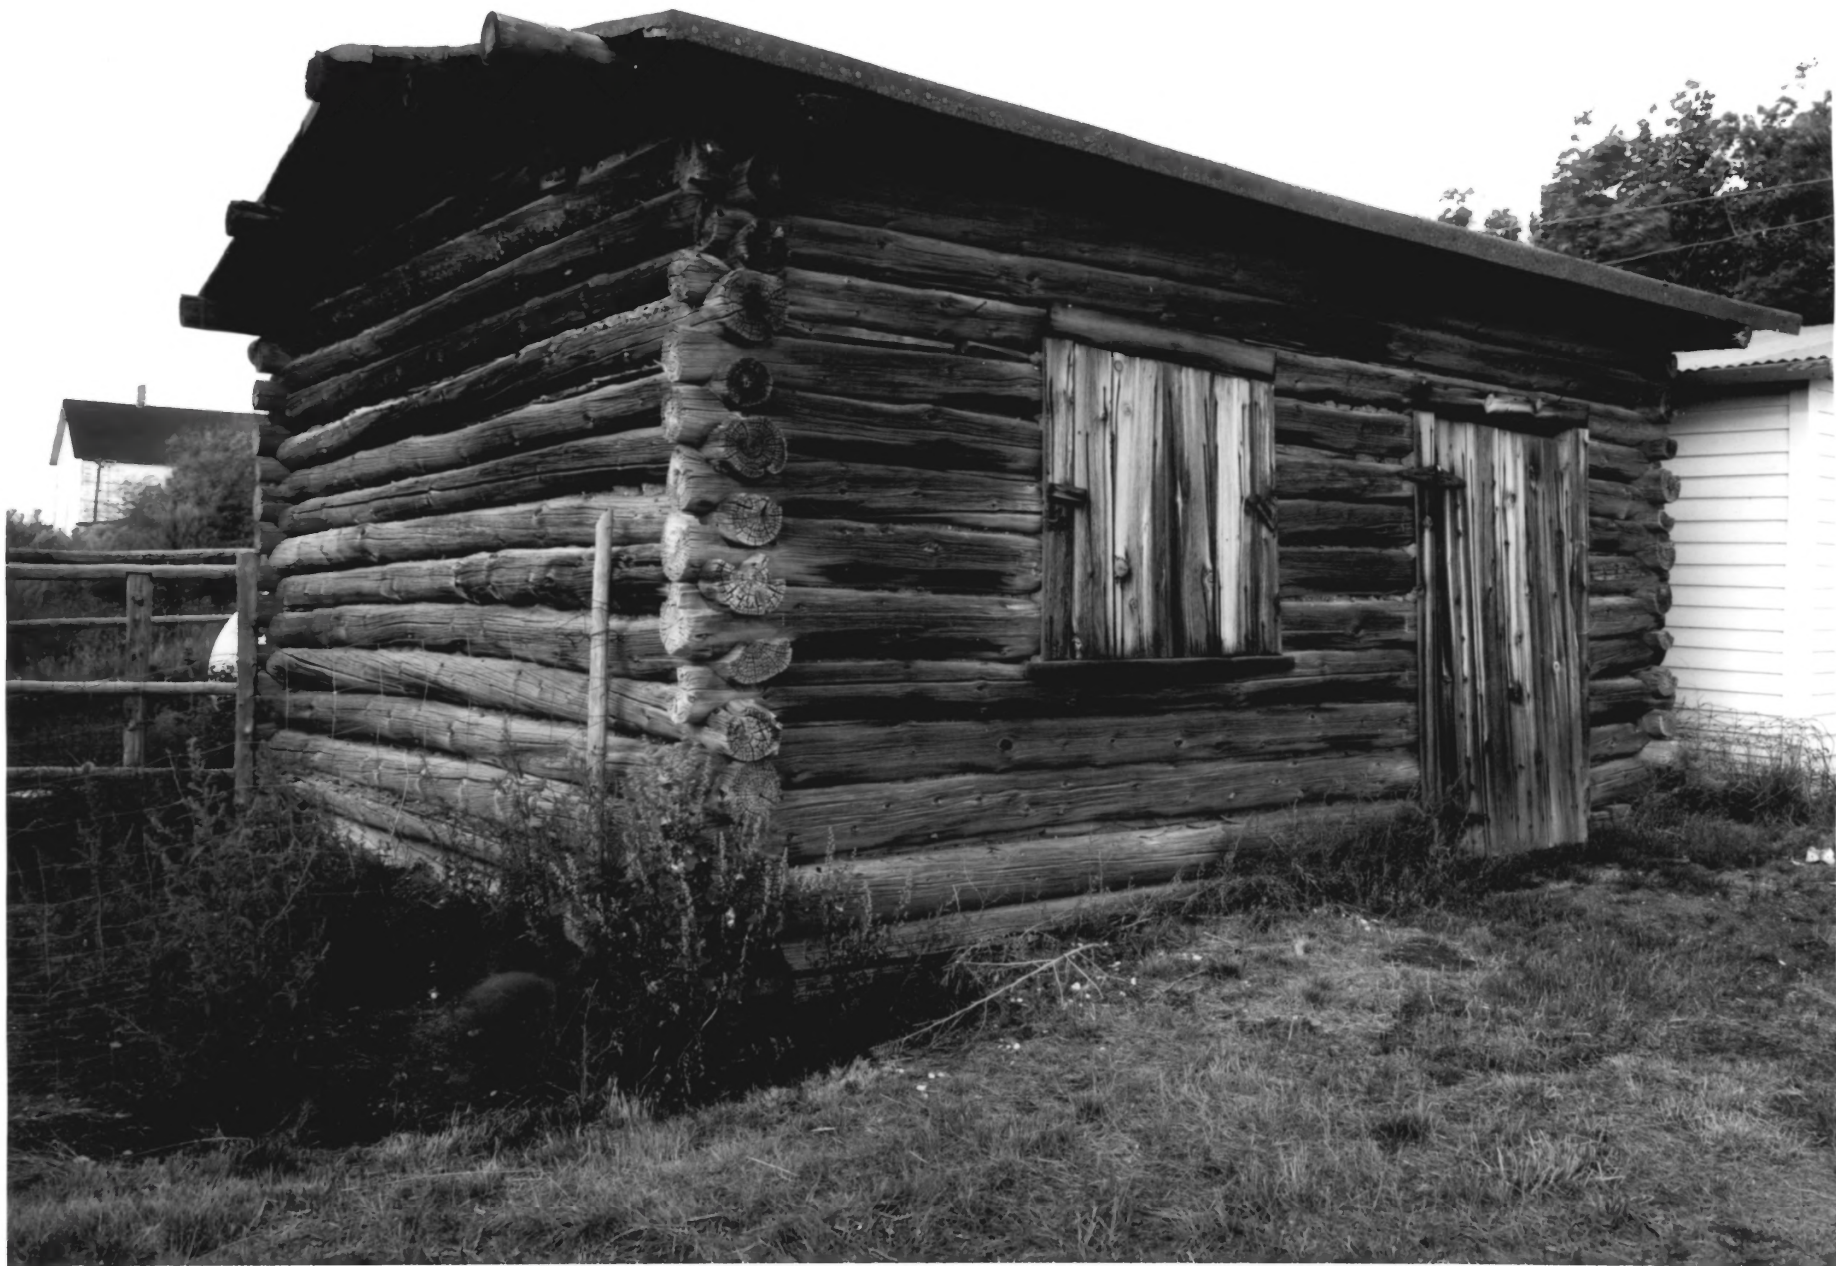

8-21-86

Shed behind House, Newfork, Wyo.

Sublette Co.

Located 5 mi South of Boulder Wyo. on
the West side of Hwy 191.

Richard Collie -

View is WNW looking at the front facade
of Bldg.

8-21-86

Homestead Cabin, Newfork, Wyo.