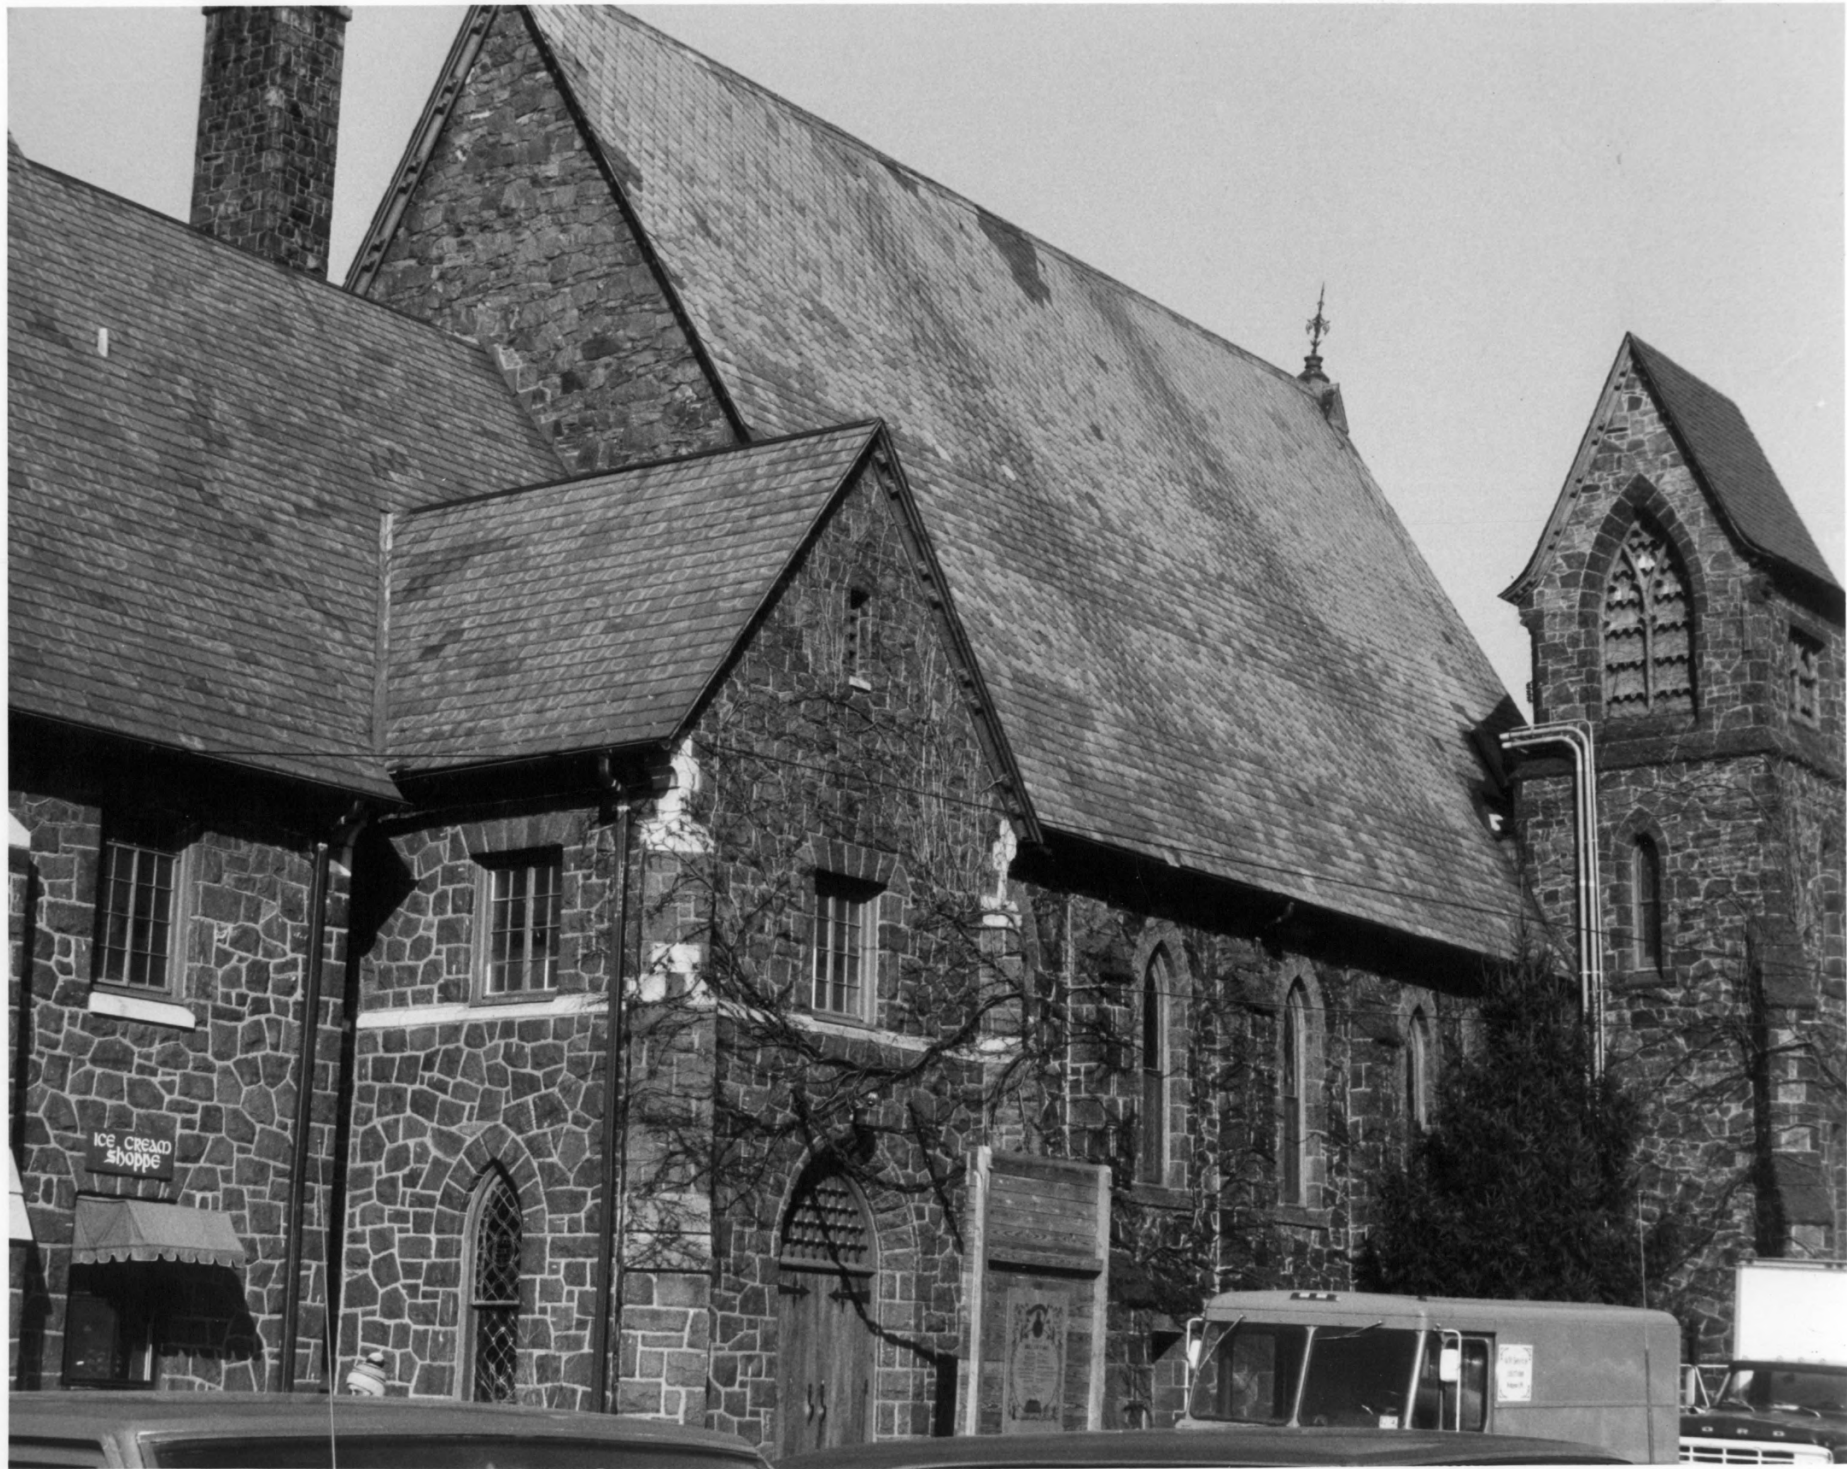

Name: OLD FIRST PRESBYTERIAN CHURCH

Location: 17 W. MAIN STREET, NEWARK

Photographer: JOAN H. BALDWIN

Date: 1980

Division of Hist. &

Location of Negative: Cultural Affairs, Bureau of
Archaeology & Hist. Presv., Dover, DE.

Description: 3/4 NORTH FRONT FACADE

Photograph Number: 11 of 70²

Name: OLD FIRST PRESBYTERIAN CHURCH

Location: 17 W. MAIN ST. , NEWARK

Photographer: JOAN H. BALDWIN

Date: 1980

Division of Hist. &

Location of Negative: Cultural Affairs, Bureau of
Archaeology & Hist. Presv., Dover, DE.

Description:

3/4 SOUTHEAST FACADE

Photograph Number: 12 of 70²