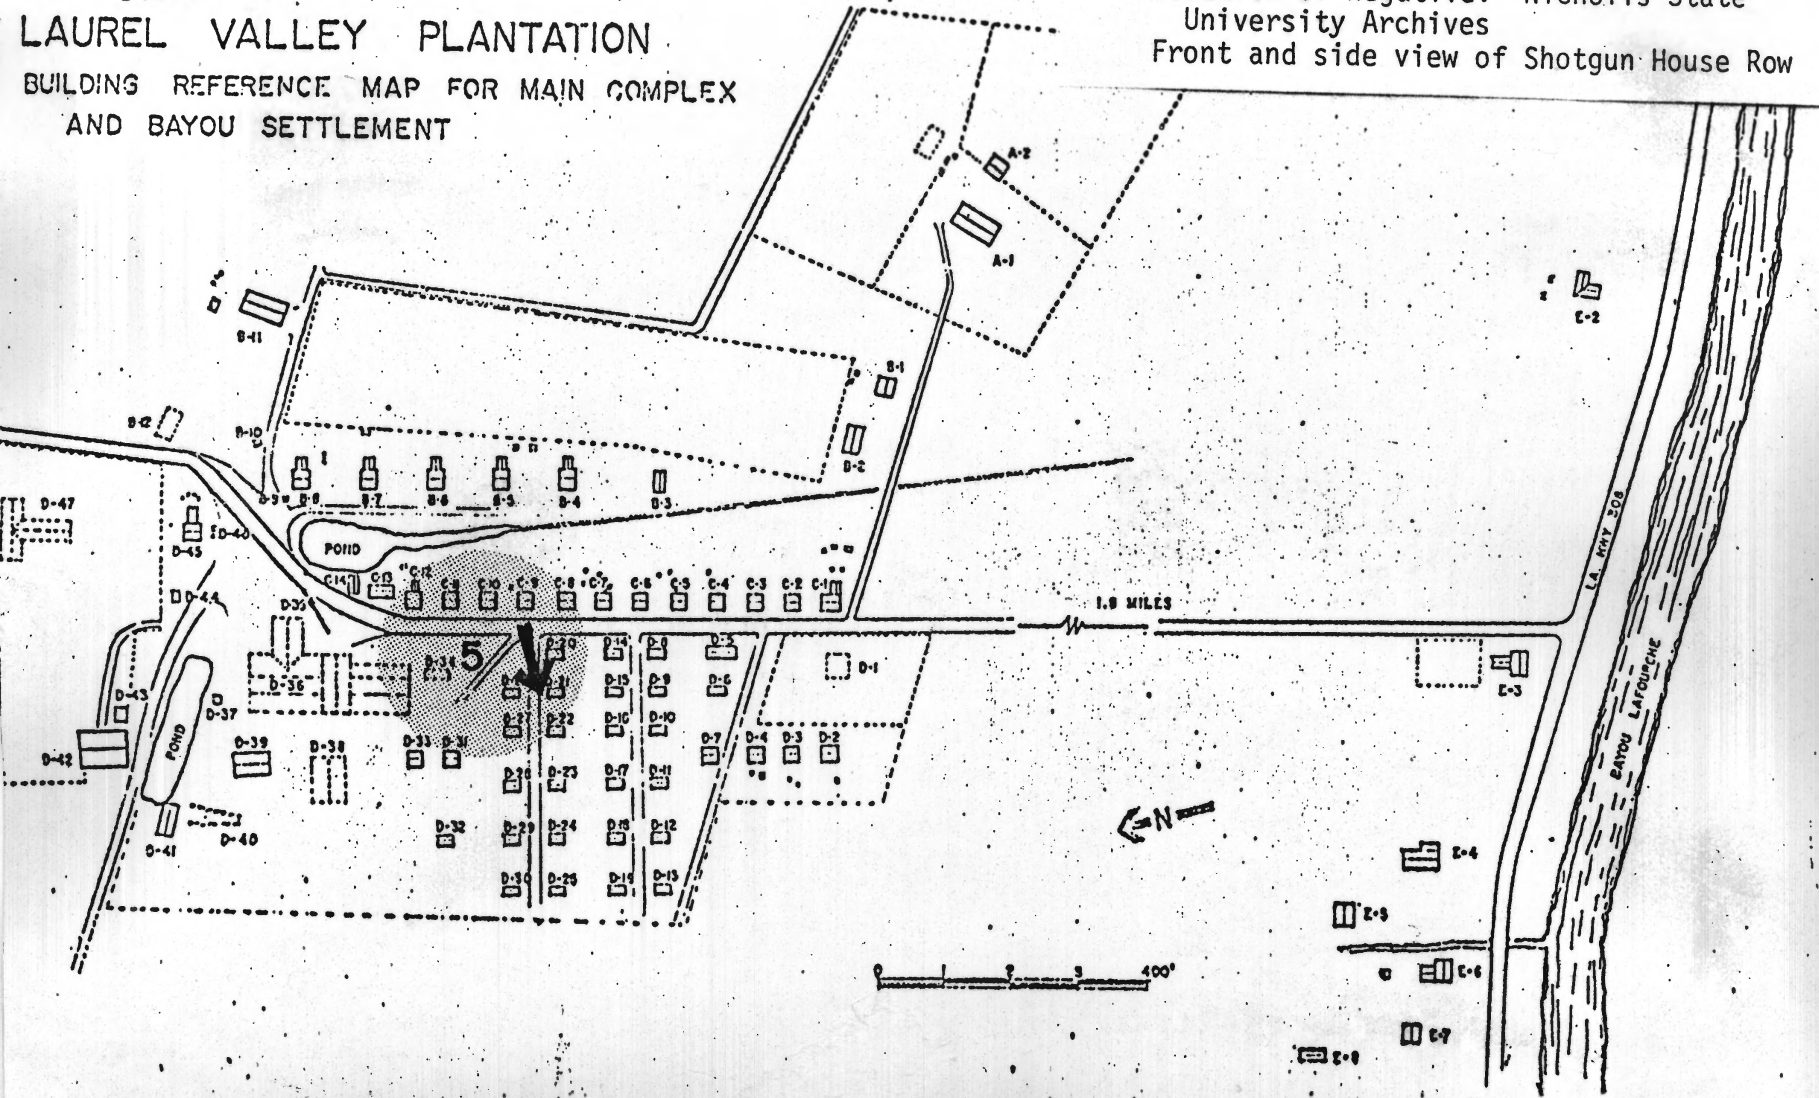

MAR 24 1978

NOV 30 1977

PROPERTY OF THE NATIONAL REGISTER

LAUREL VALLEY PLANTATION

BUILDING REFERENCE MAP FOR MAIN COMPLEX AND BAYOU SETTLEMENT

214
LaFayette
Parish

#5 Property: Laurel Valley Shotgun House Row
Location: Thibodaux, Louisiana
Photographer: Paul Leslie
Date of photograph: June 2, 1977
Location of negative: Nicholls State University Archives
Front and side view of Shotgun House Row