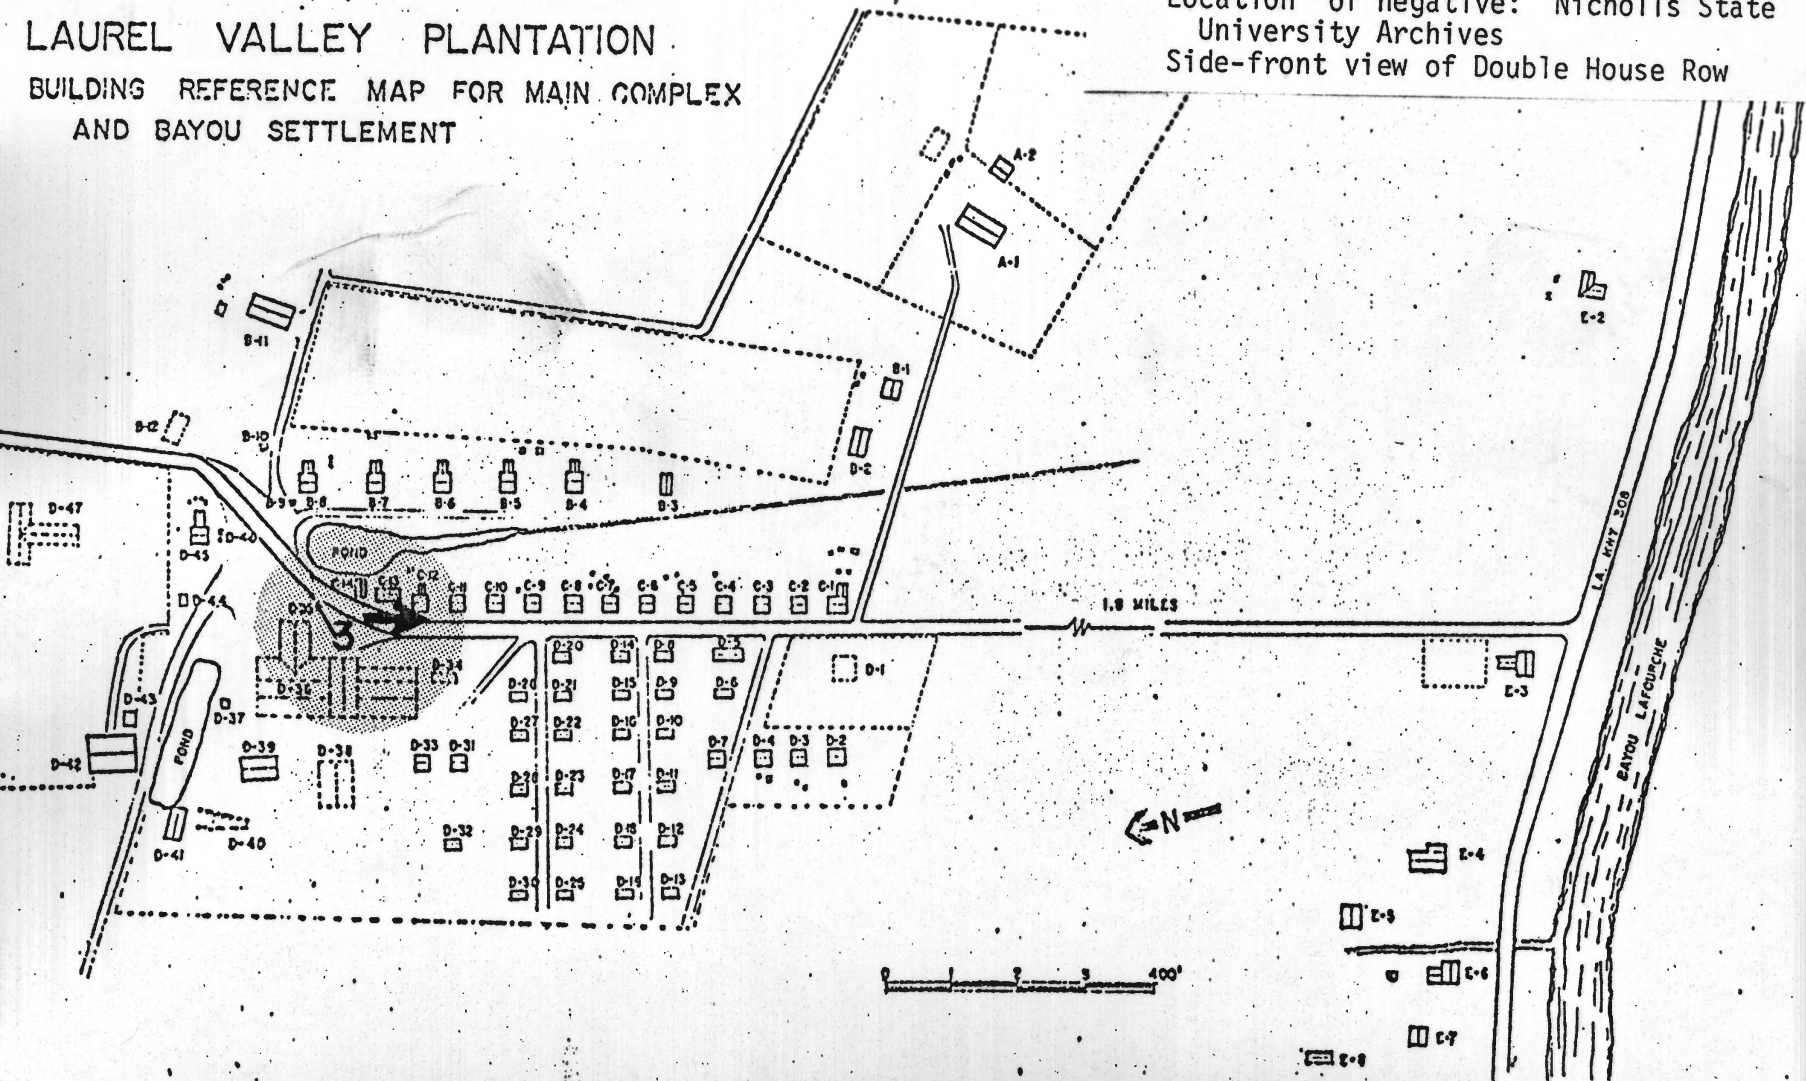

*La Fourche
Parish*

LAUREL VALLEY PLANTATION

BUILDING REFERENCE MAP FOR MAIN COMPLEX AND BAYOU SETTLEMENT

MAR 24 1978

PROPERTY OF THE NATIONAL REGISTER

NOV 30 1977

La Touche Parish

#3 Property: Laurel Valley Double House Row
Location: Thibodaux, Louisiana
Photographer: Paul Leslie
Date of photograph: June 2, 1977
Location of negative: Nicholls State University Archives
Side-front view of Double House Row

LAUREL VALLEY PLANTATION

BUILDING REFERENCE MAP FOR MAIN COMPLEX
AND BAYOU SETTLEMENT

MAR 24 1978

PROPERTY OF THE NATIONAL REGISTER

NOV 30 1977

#4 Property: Laurel Valley Double House Row
 Location: Thibodaux, Louisiana
 Photographer: Paul Leslie
 Date of photograph: June 2, 1977
 Location of negative: Nicholls State
 University Archives
 Back view of Double House Row and Lake