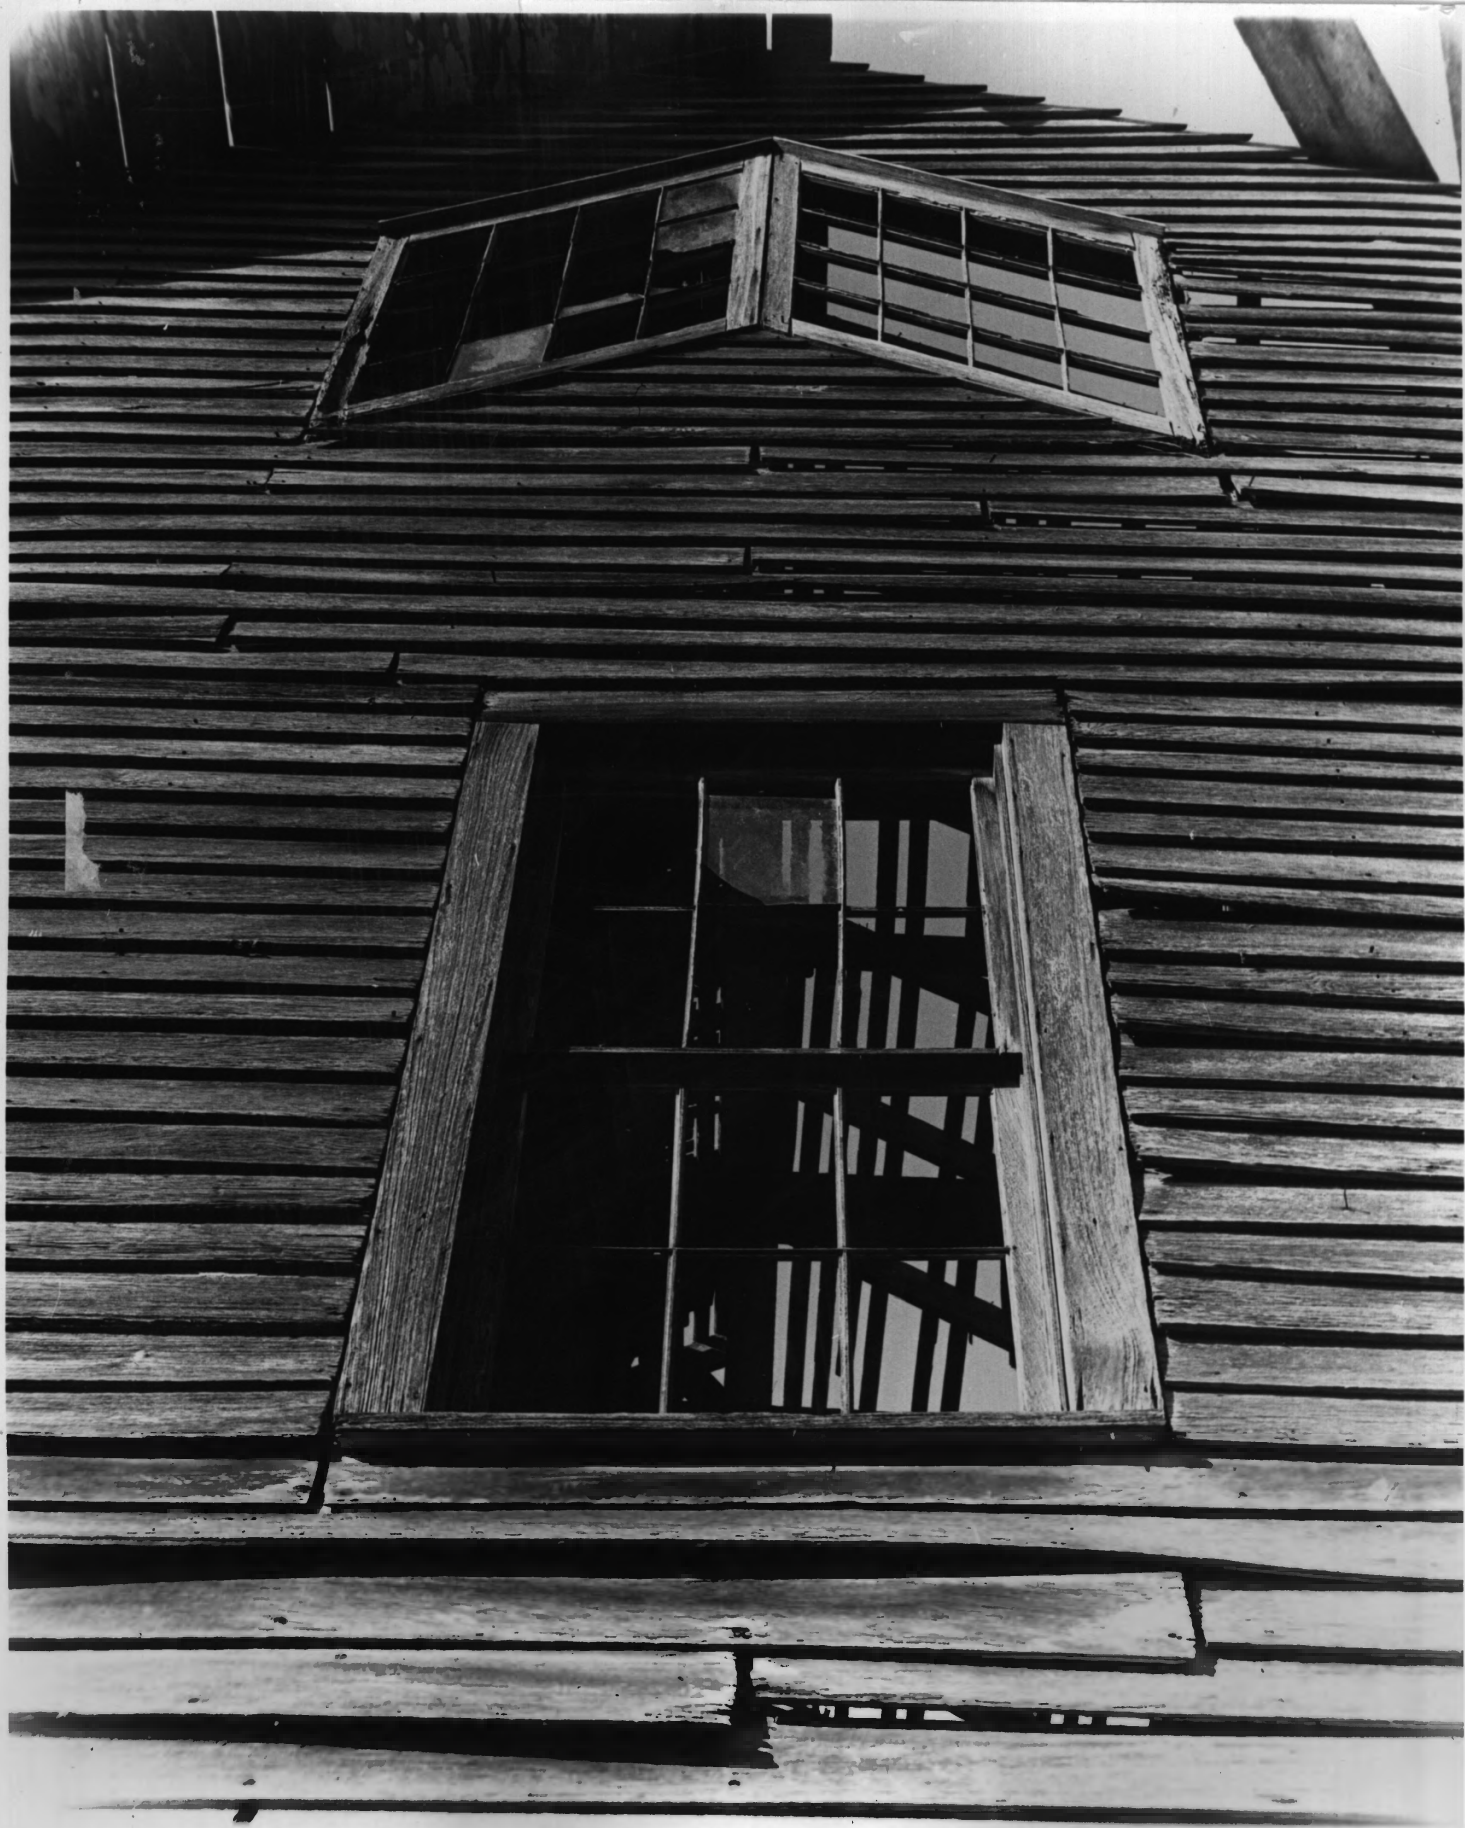

*In Terre
Parish*

#7 Property: Laurel Valley Boarding House
Location: Thibodaux, Louisiana
Photographer: Paul Leslie
Date of photograph: February 10, 1977
Location of negative: Nicholls State
University Archives
Back view of Boarding House