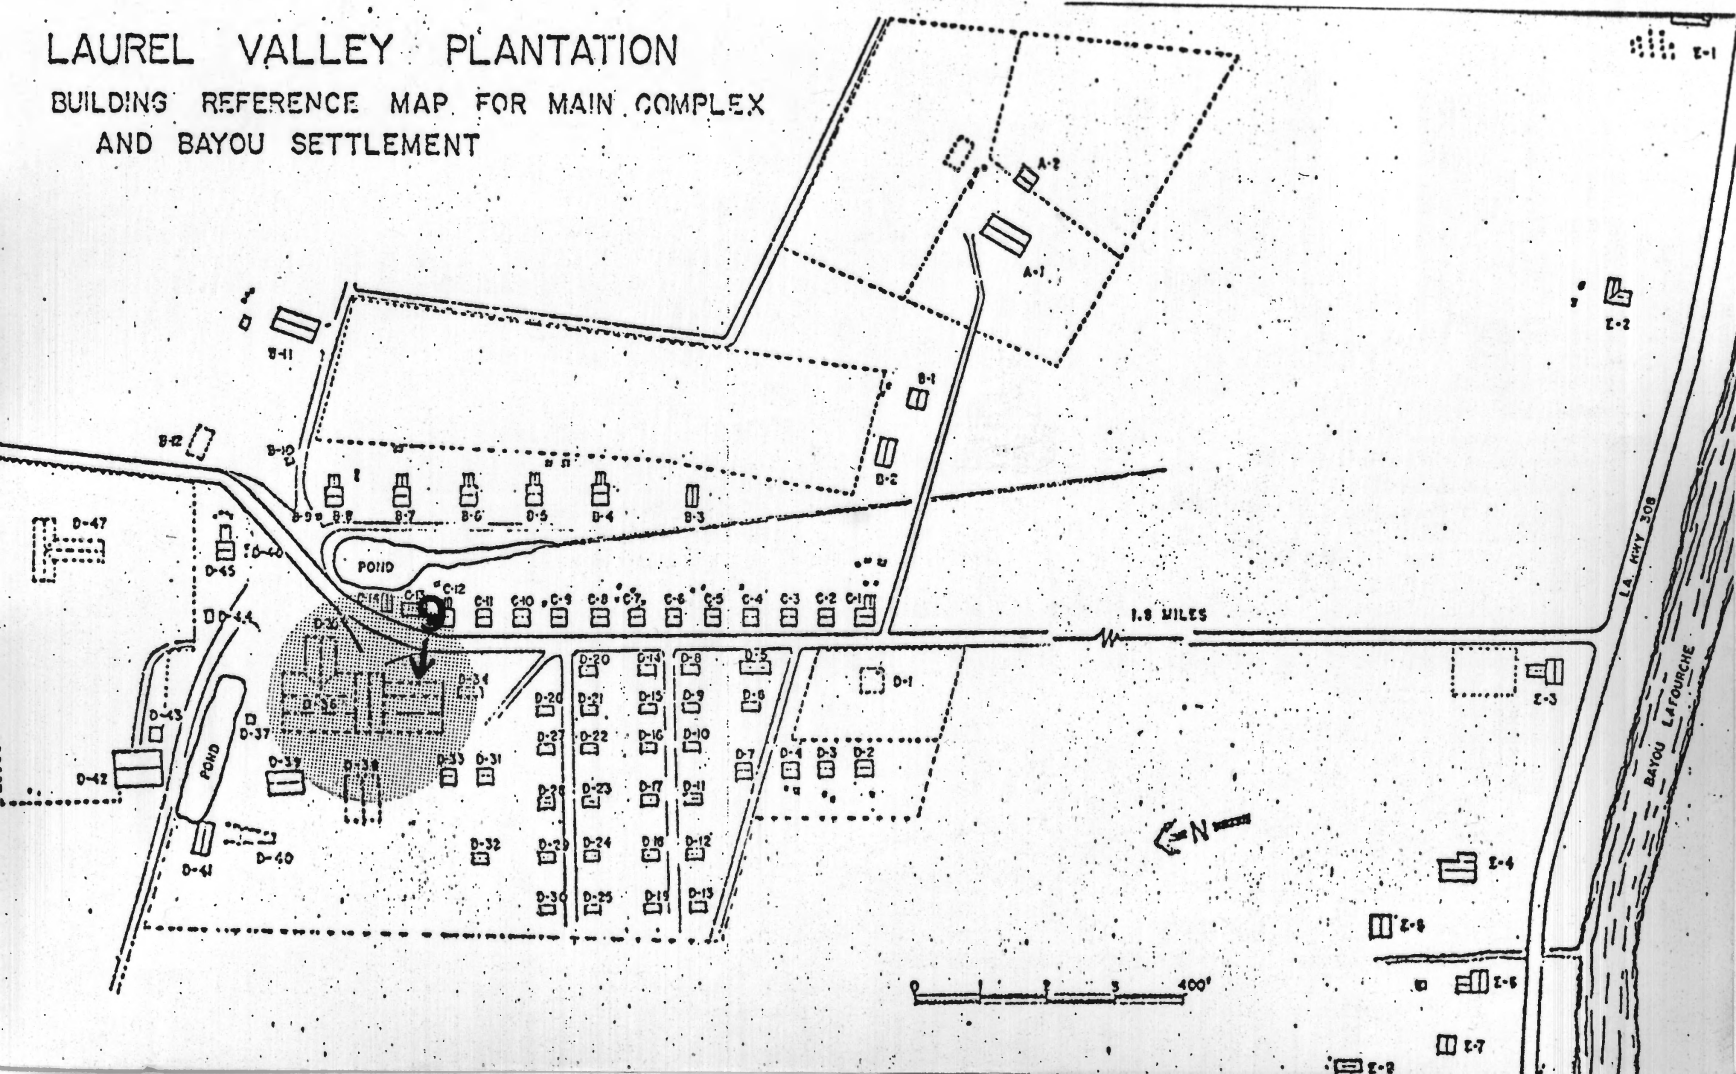

MAR 24 1978

NOV 30 1977

PROPERTY OF THE NATIONAL REGISTER

LAUREL VALLEY PLANTATION BUILDING REFERENCE MAP FOR MAIN COMPLEX AND BAYOU SETTLEMENT

814
La Forge
James

#9 Property: Laurel Valley Mill House
Location: Thibodaux, Louisiana
Date of photograph: Sept. 7, 1977
Location of negative: Nicholls State
University Archives.
Front view of mill (D-36)
Photographer: Paul Leslie