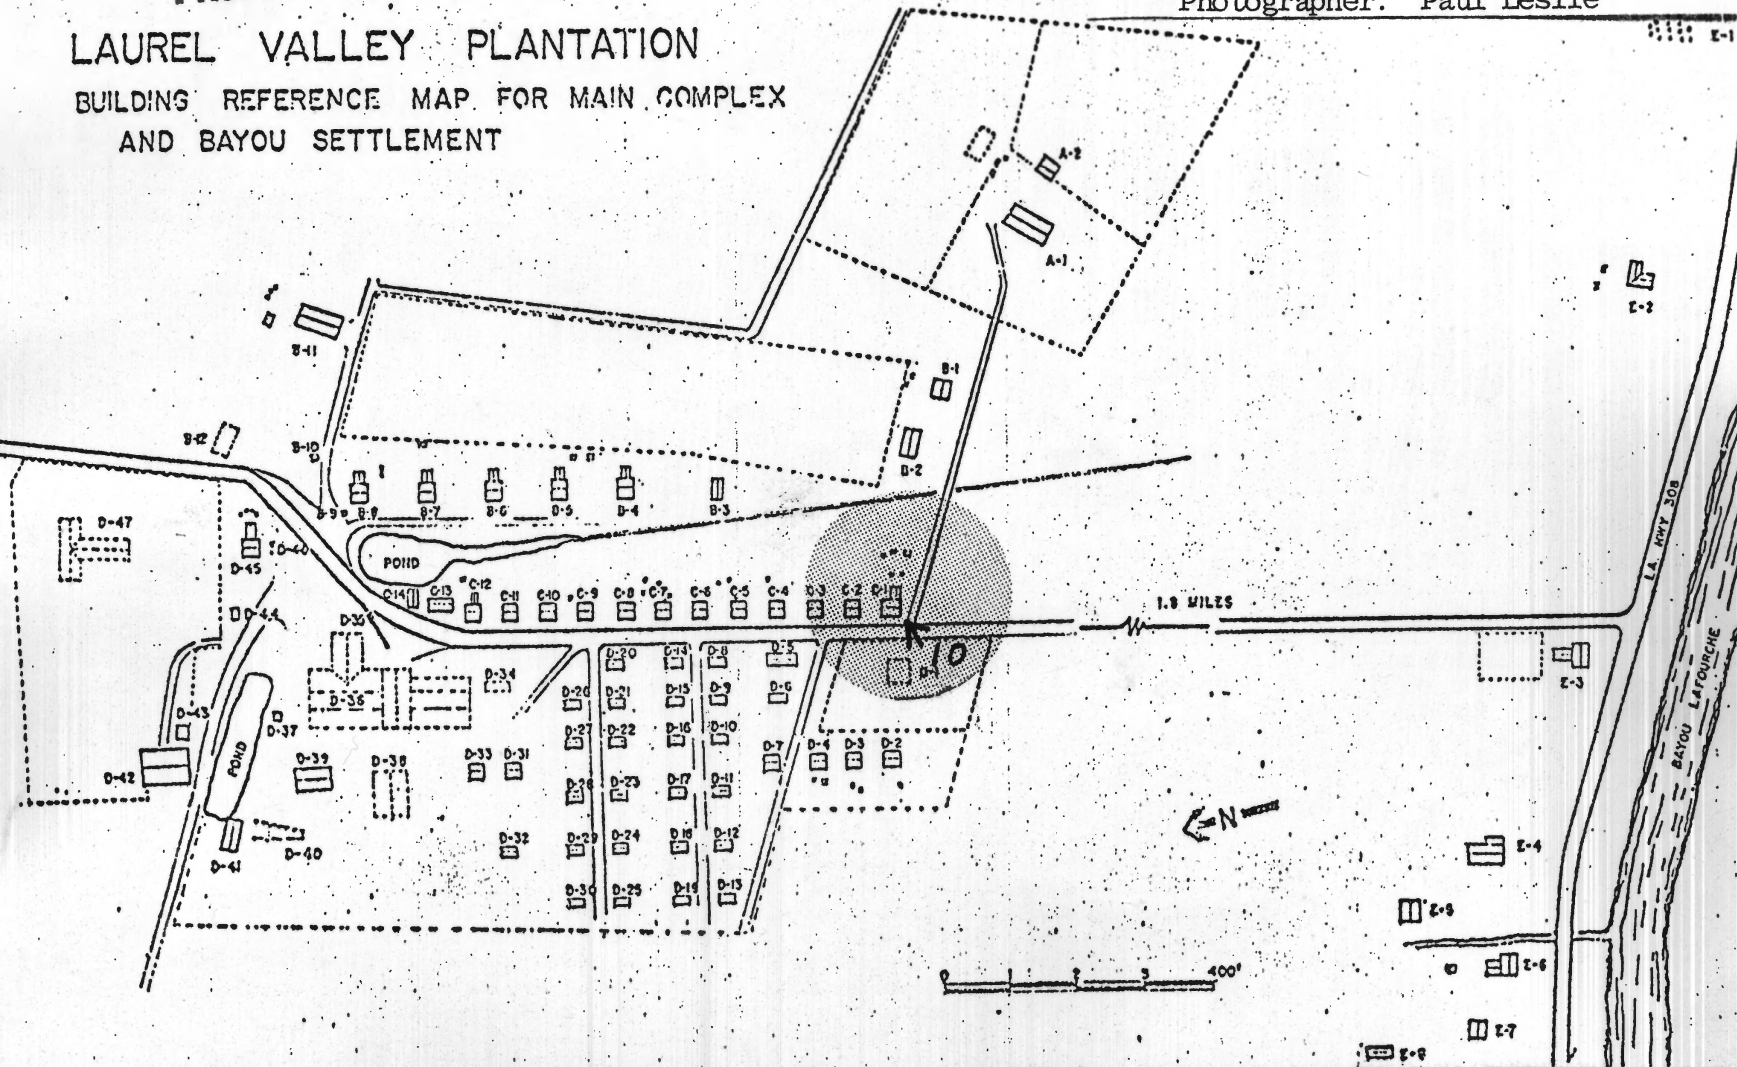

MAR 24 1978

NOV 30 1977

PROPERTY OF THE NATIONAL REGISTER

LAUREL VALLEY PLANTATION

BUILDING REFERENCE MAP FOR MAIN COMPLEX
AND BAYOU SETTLEMENT

#10
914
*LaFouche
Parish*

Property: Laurel Valley Overseerer
House
Location: Thibodaux, Louisiana
Date of photograpg: Sept. 7, 1977
Location of negative: Nicholls Sta
University Archives
South east view of overseerer's
house (C-1)
Photographer: Paul Leslie