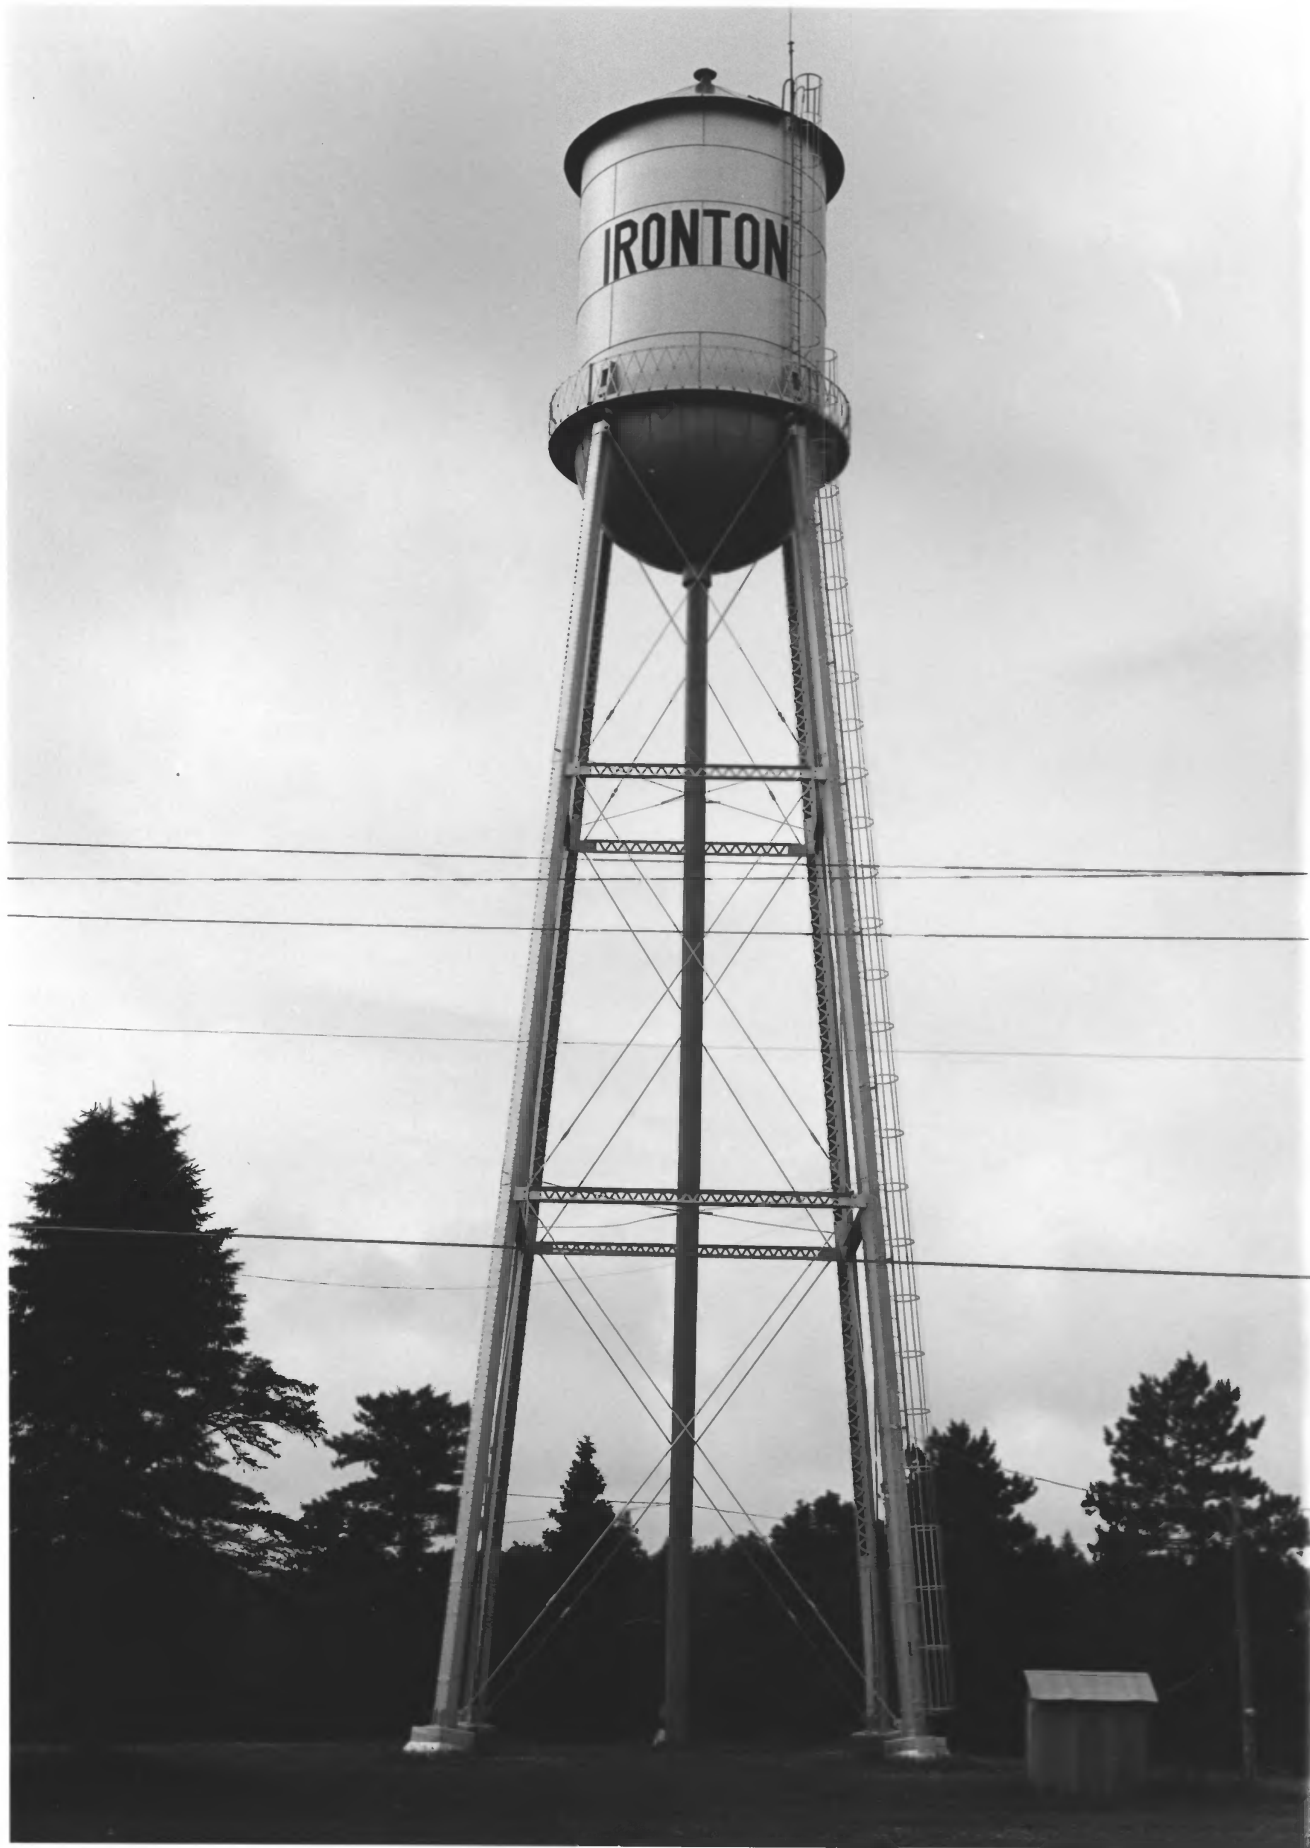

IRONTON

*Cuyuna Iron Range Municipally owned Elevated metal water tanks*

Municipally-Owned Elevated

Metal Water Tank on the

Cuyuna Iron Range: Ironton

Water Tank - *Crow Wing Co.*

Robert M. Frame III

1979

Municipally-Owned Elevated

Metal Water Tank on the

Cuyuna Iron Range: Ironton

Water Tank, detail

Robert M. Frame III

1979

*Crow Wing Co.*

Minnesota Historical Society