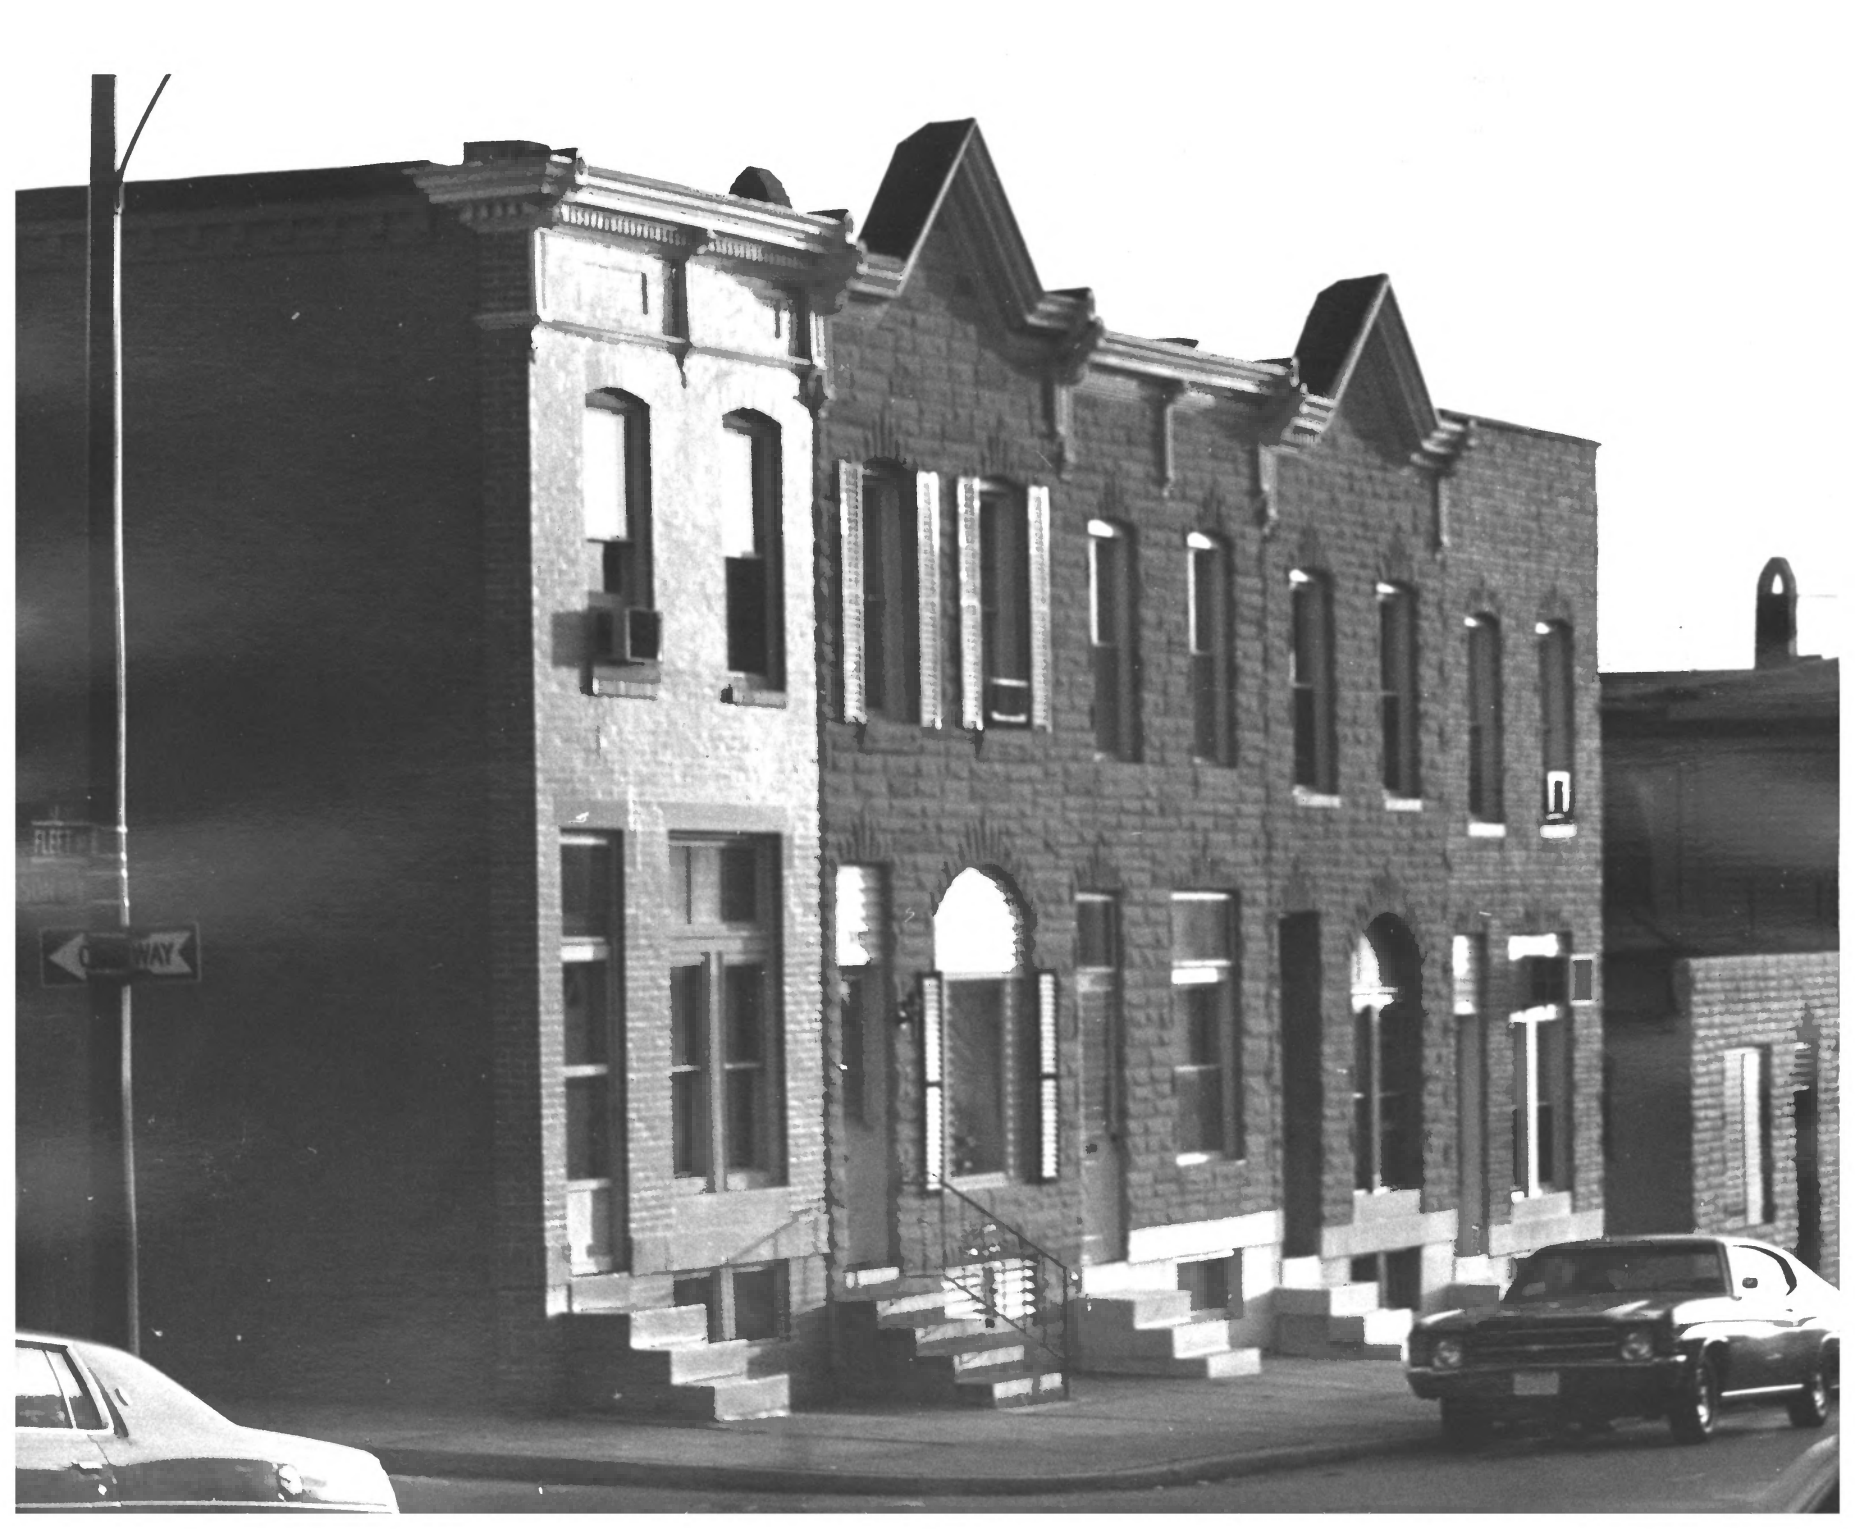

FLEET

← ONE WAY →