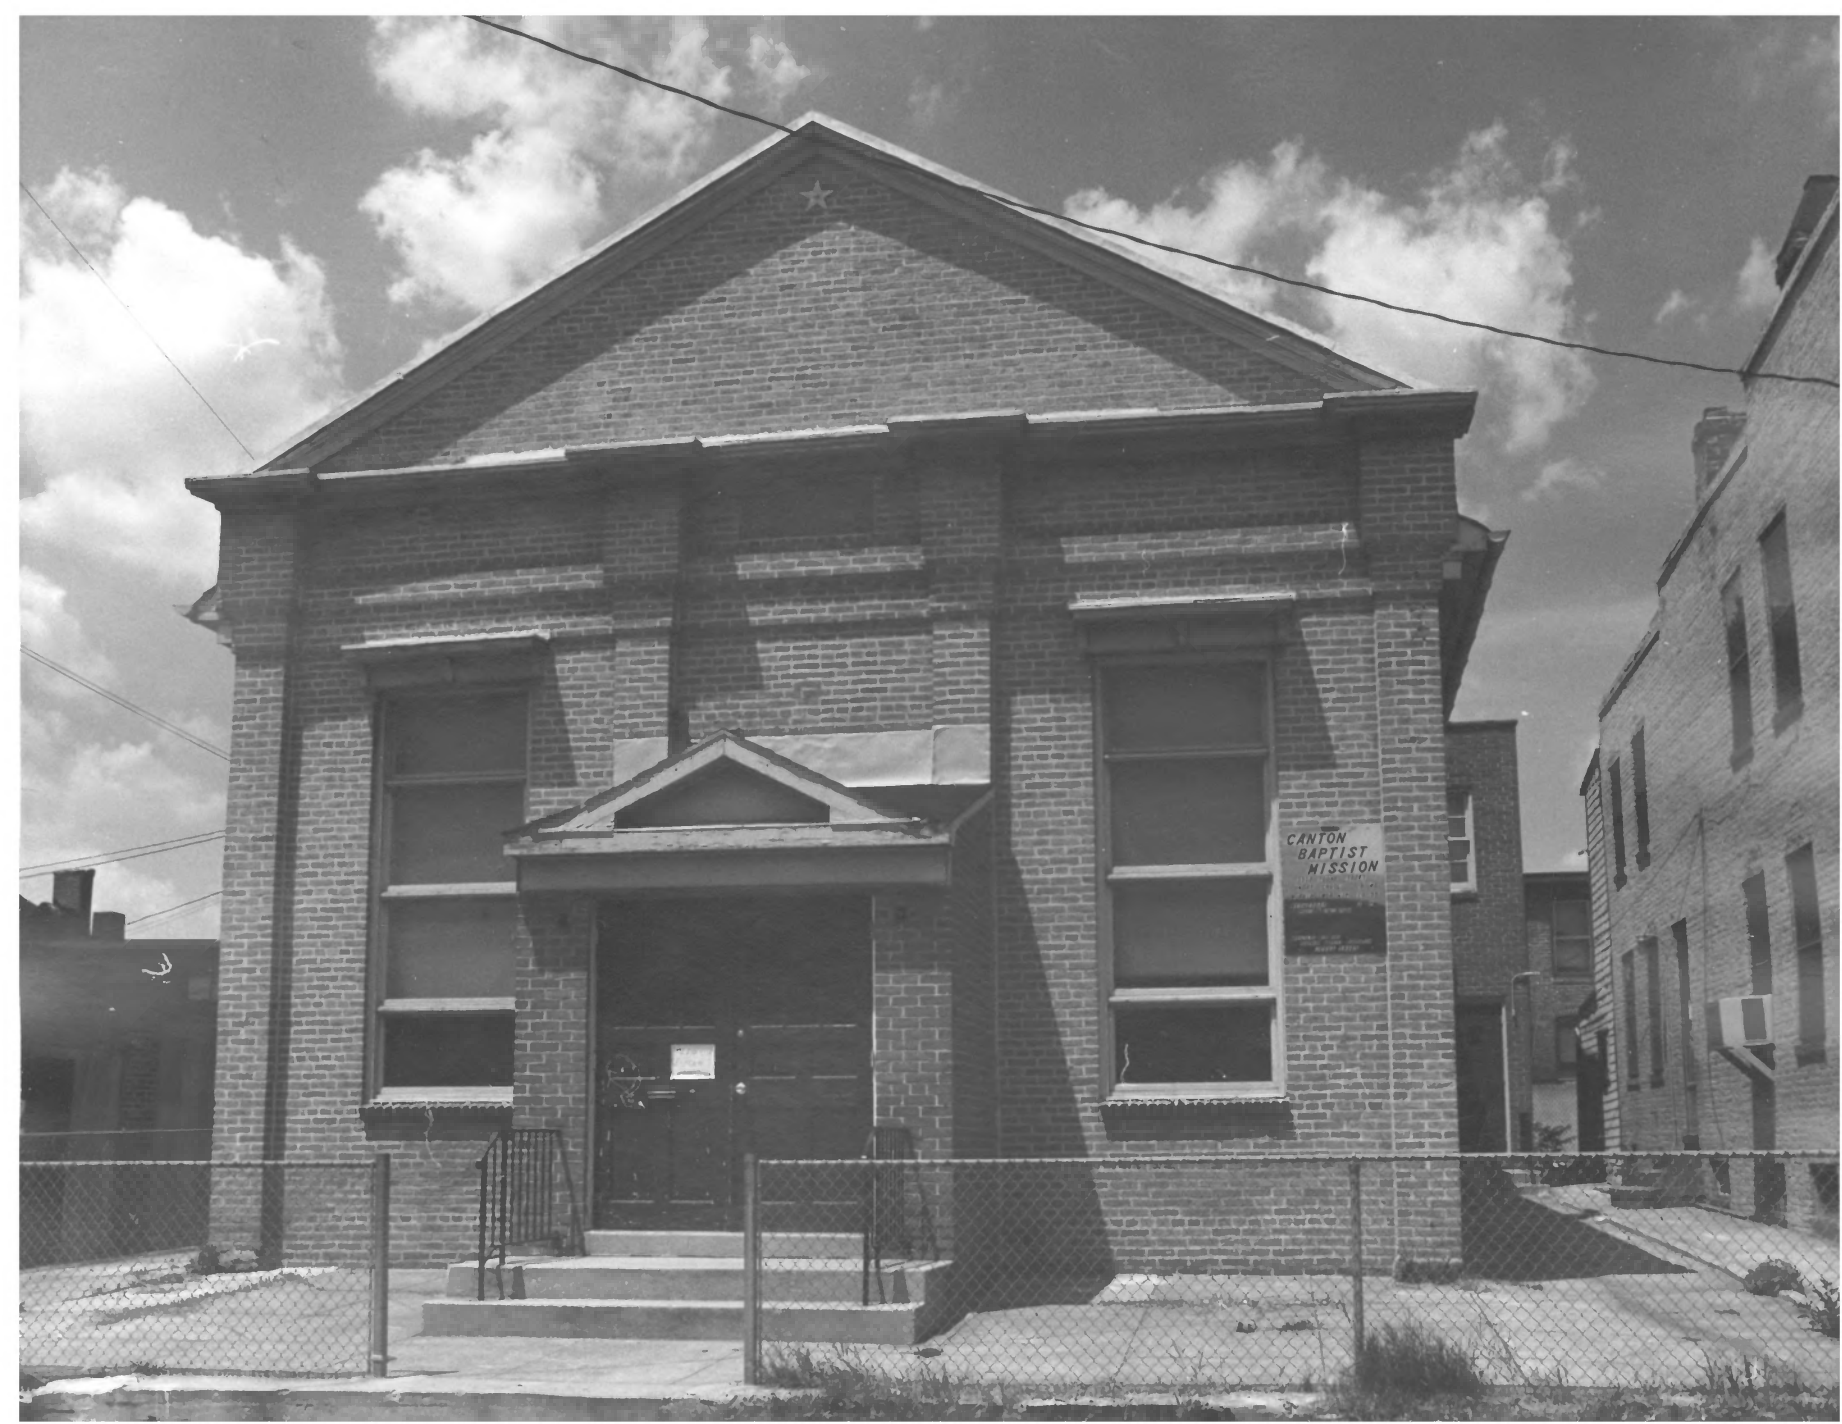

CANTON
BAPTIST
MISSION