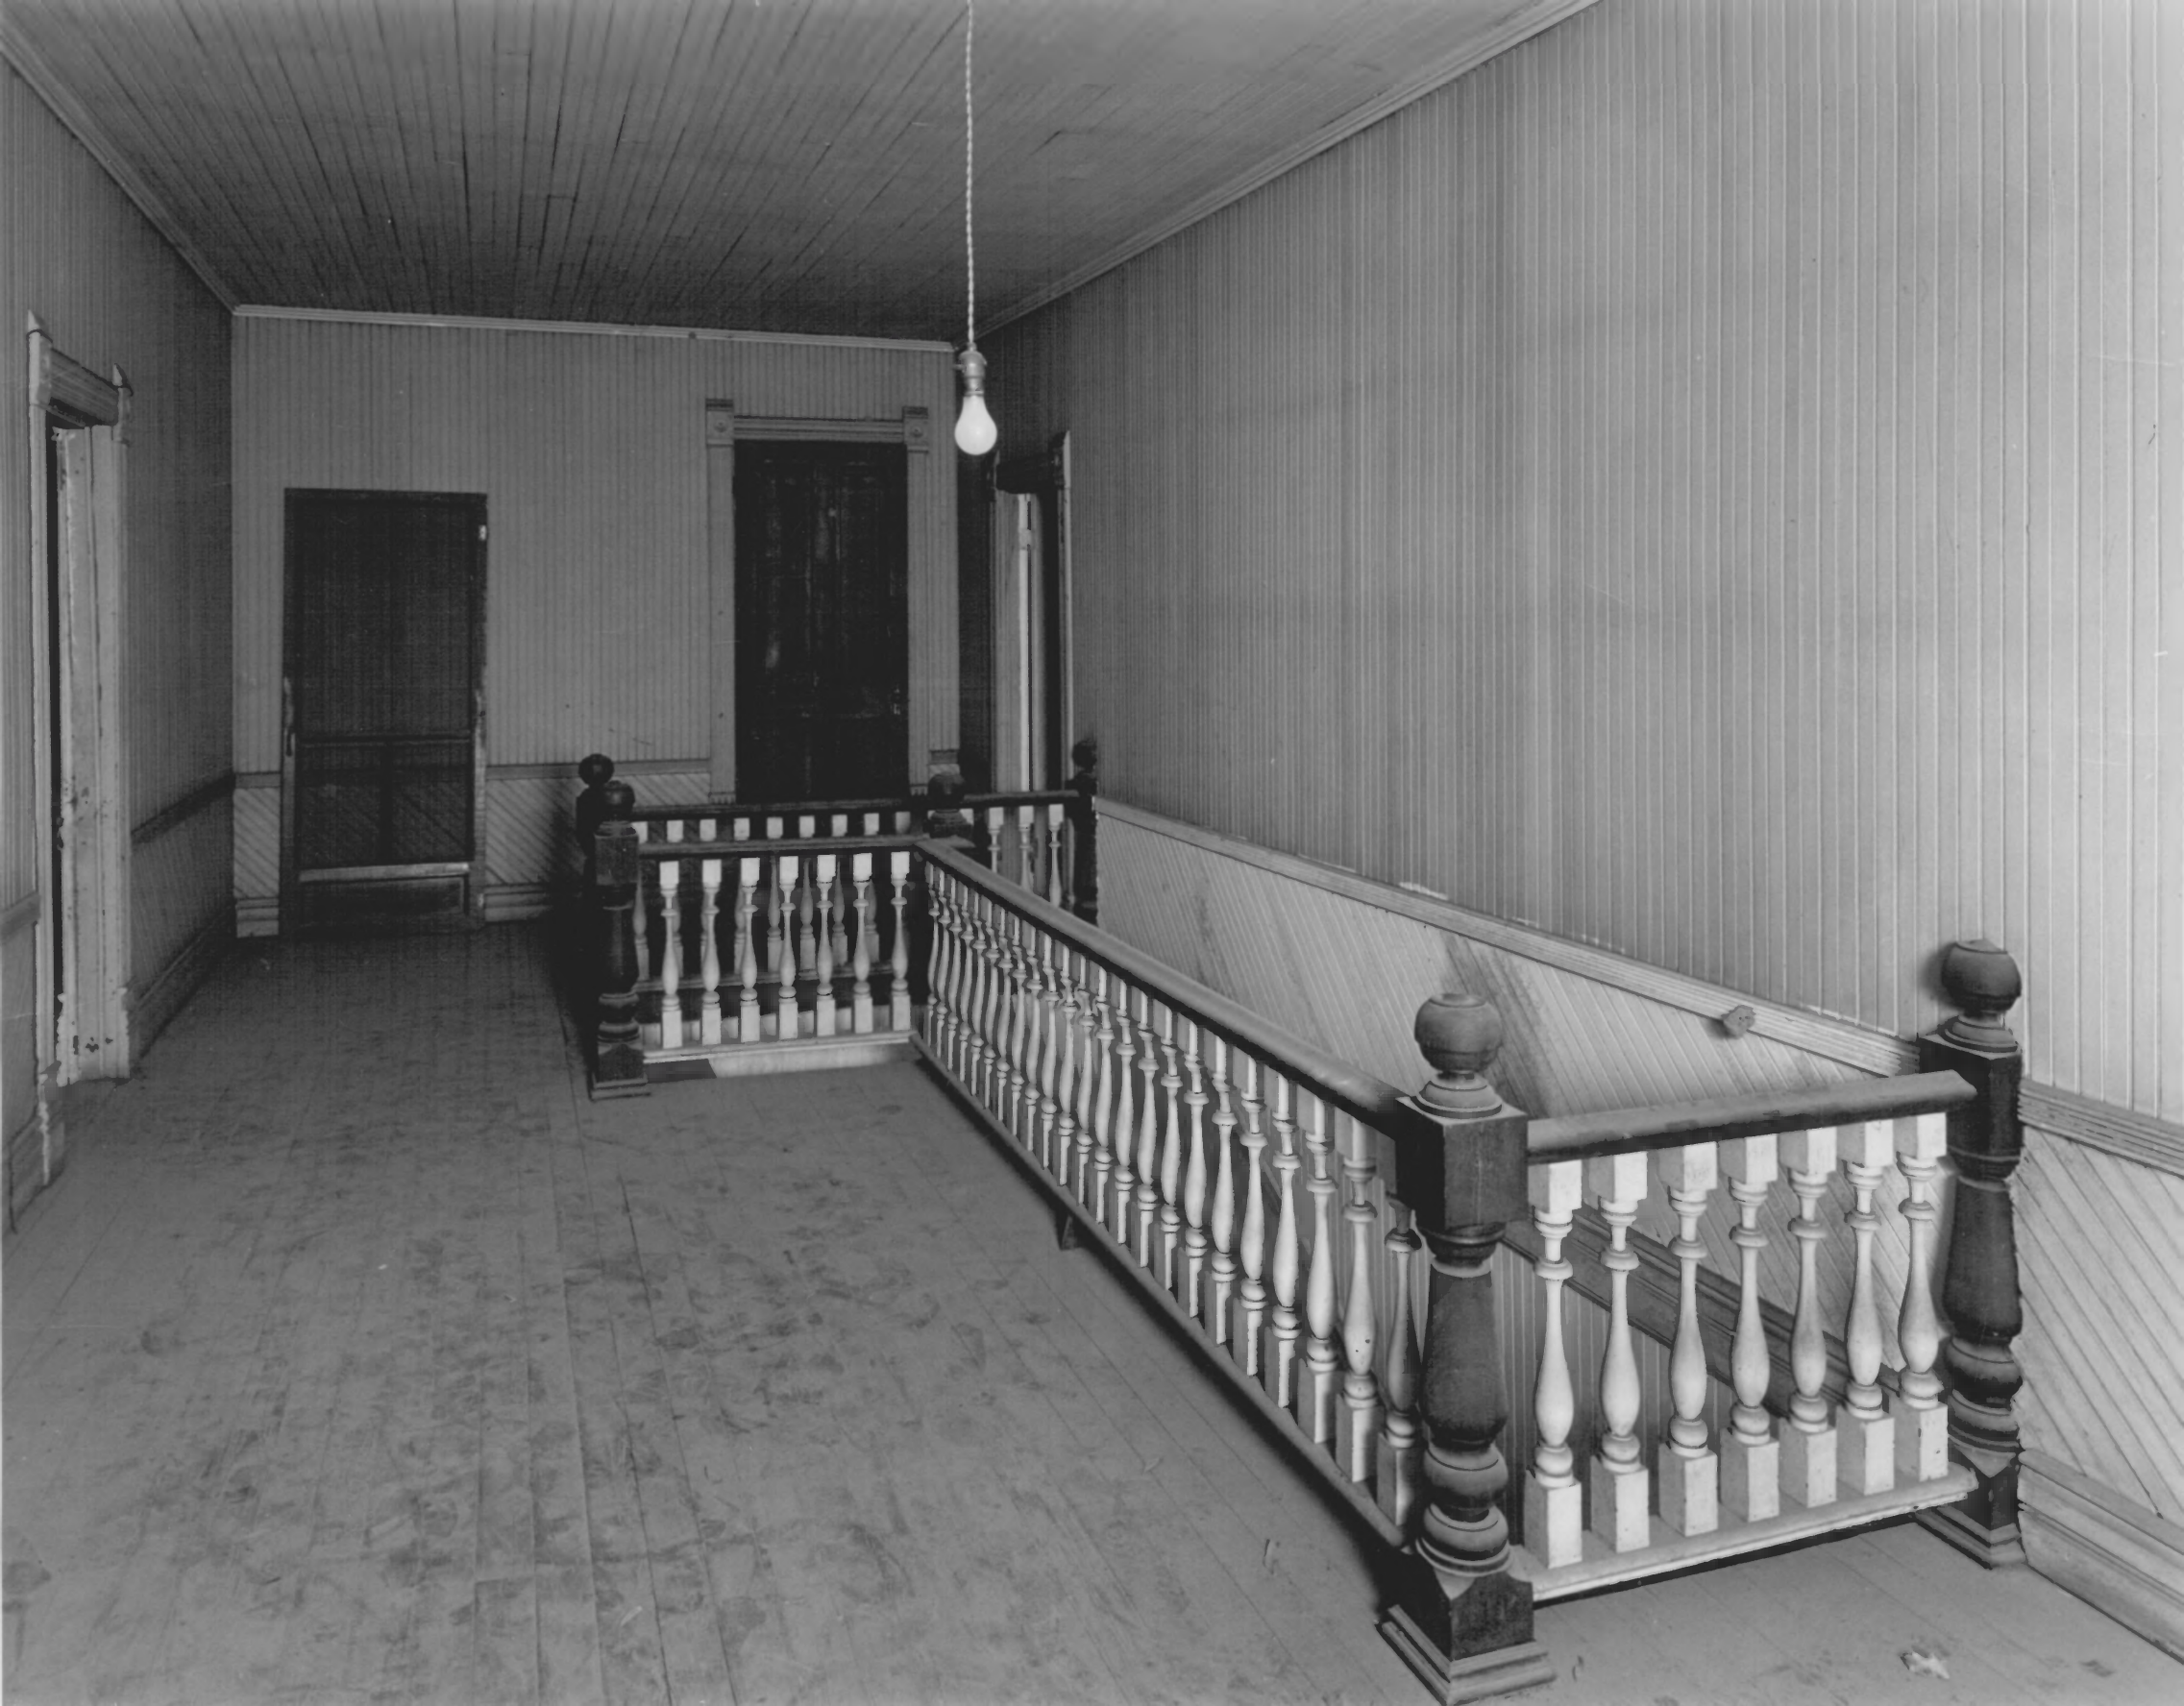

GEORGE W. DELOACH HOUSE

Hagan, Evans County, Georgia

Photographer: James R. Lockhart

Negatives Filed: Georgia Department of
Natural Resources

Date: May, 1981

Description (9 of 16): First floor dining
room; photographer facing northeast.