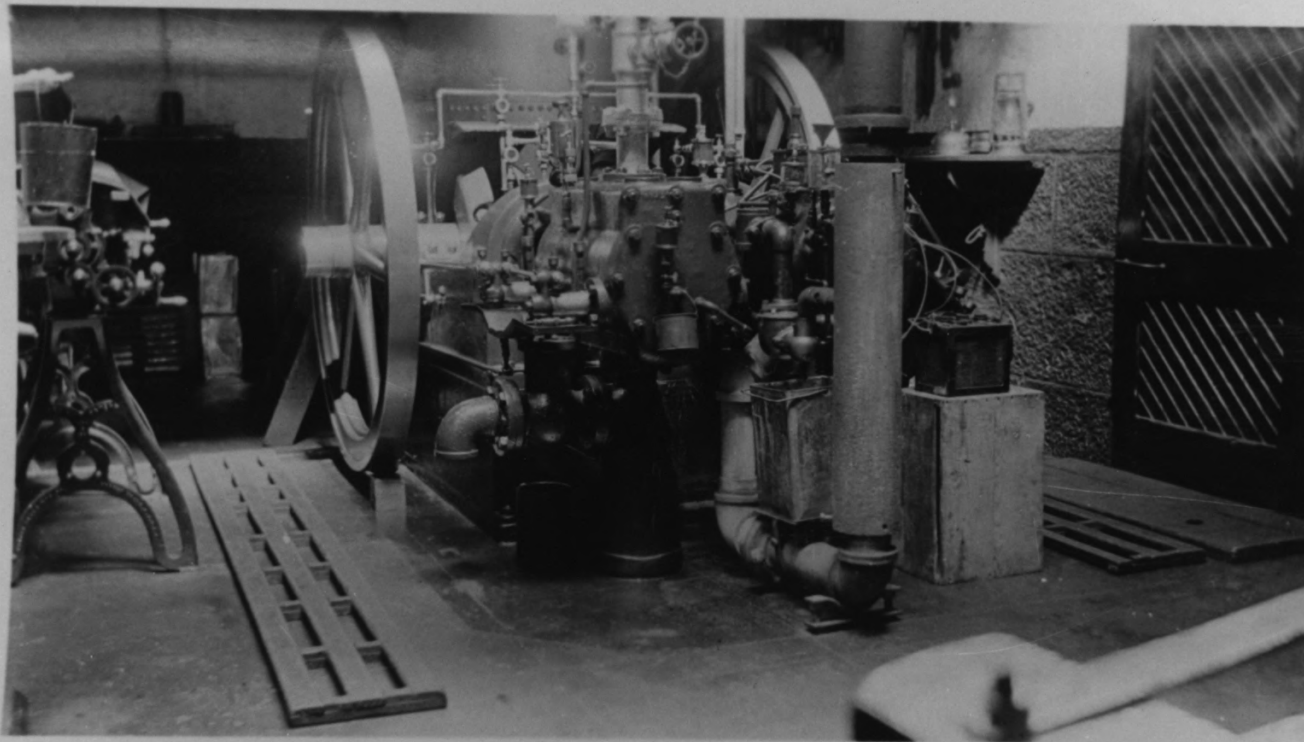

Engine Room, date unknown

ENGINE ROOM ST. GEORGE REEF LIGHTHOUSE

CIRCA 1930s

St. George Reef Lighthouse
Del Norte County, California

WORK SHOP ST. George Reef LIGHTHOUSE
CIRCA 1930's

St. George Reef Lighthouse
Del Norte County, California