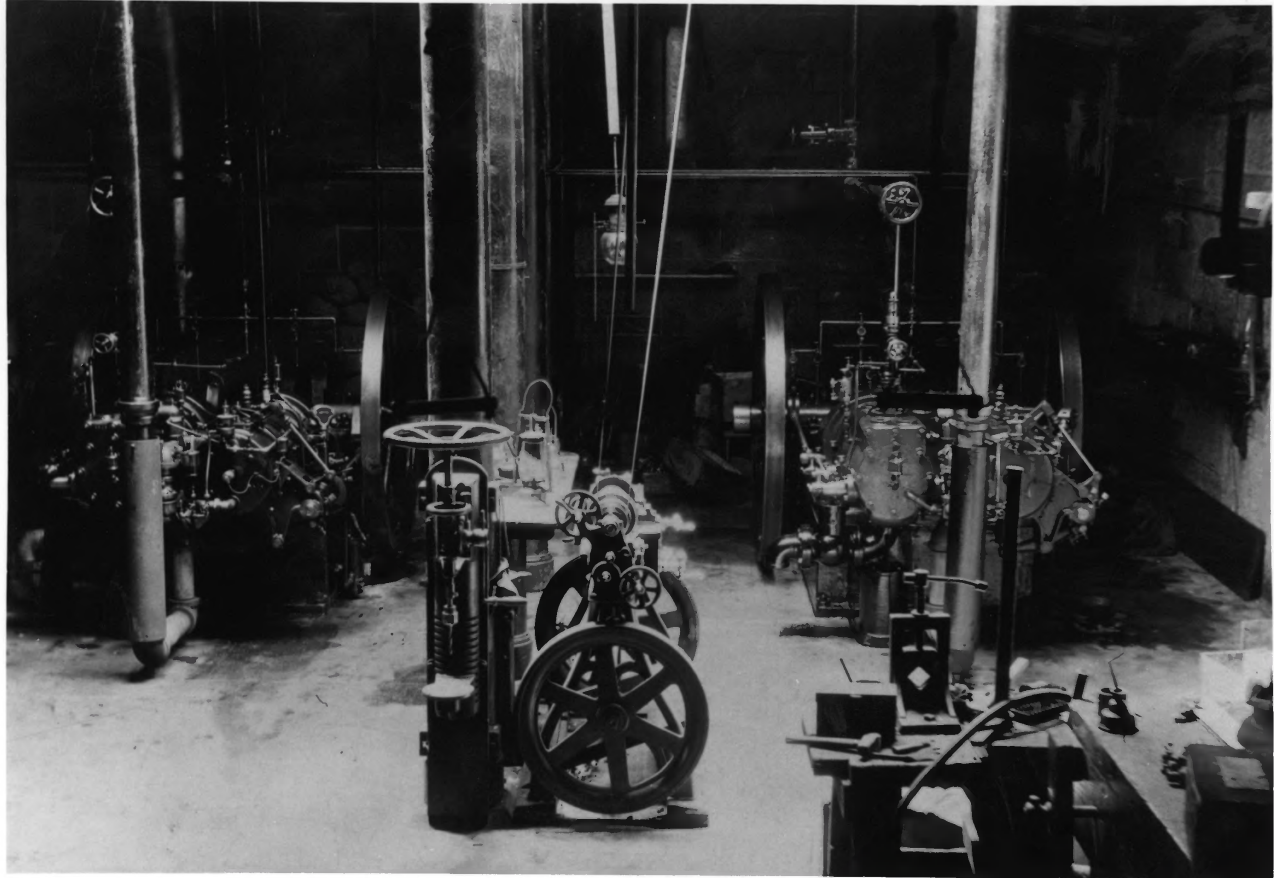

Keepers QUARTERS ST. GEORGE REEF
LIGHTHOUSE. 1919

St. George Reef Lighthouse
Del Norte County, California

Keeper's Quarters, 1919

ENGINE ROOM ST. GEORGE REEF LIGHTHOUSE
DATE UNKNOWN

St. George Reef Lighthouse
Del Norte County, California