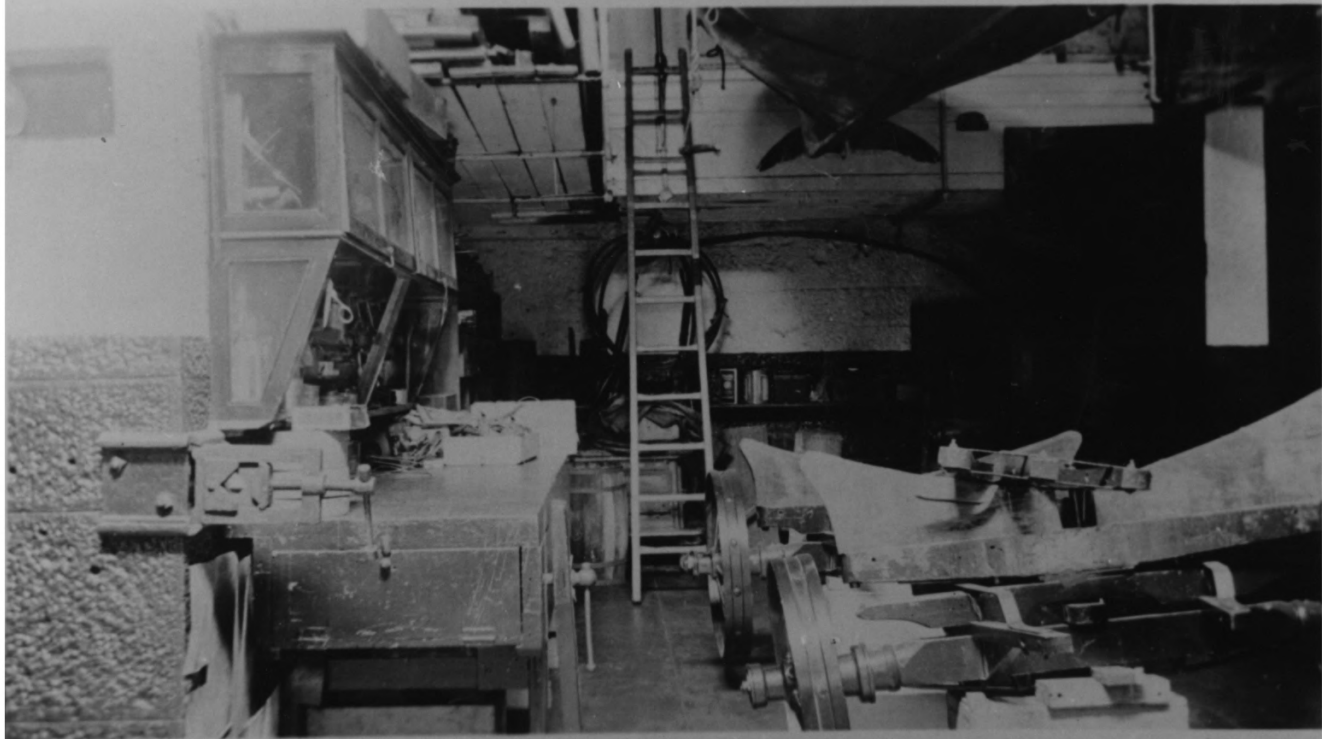

Keepers QUARTERS ST. GEORGE REEF
LIGHTHOUSE. 1919

St. George Reef Lighthouse
Del Norte County, California

Keeper's Quarters, 1919

ENGINE ROOM ST. GEORGE REEF LIGHTHOUSE
DATE UNKNOWN

St. George Reef Lighthouse
Del Norte County, California

Engine Room, date unknown

ENGINE ROOM ST. GEORGE REEF LIGHTHOUSE

CIRCA 1930s

St. George Reef Lighthouse
Del Norte County, California

WORK SHOP ST. George Reef LIGHTHOUSE
CIRCA 1930's

St. George Reef Lighthouse
Del Norte County, California