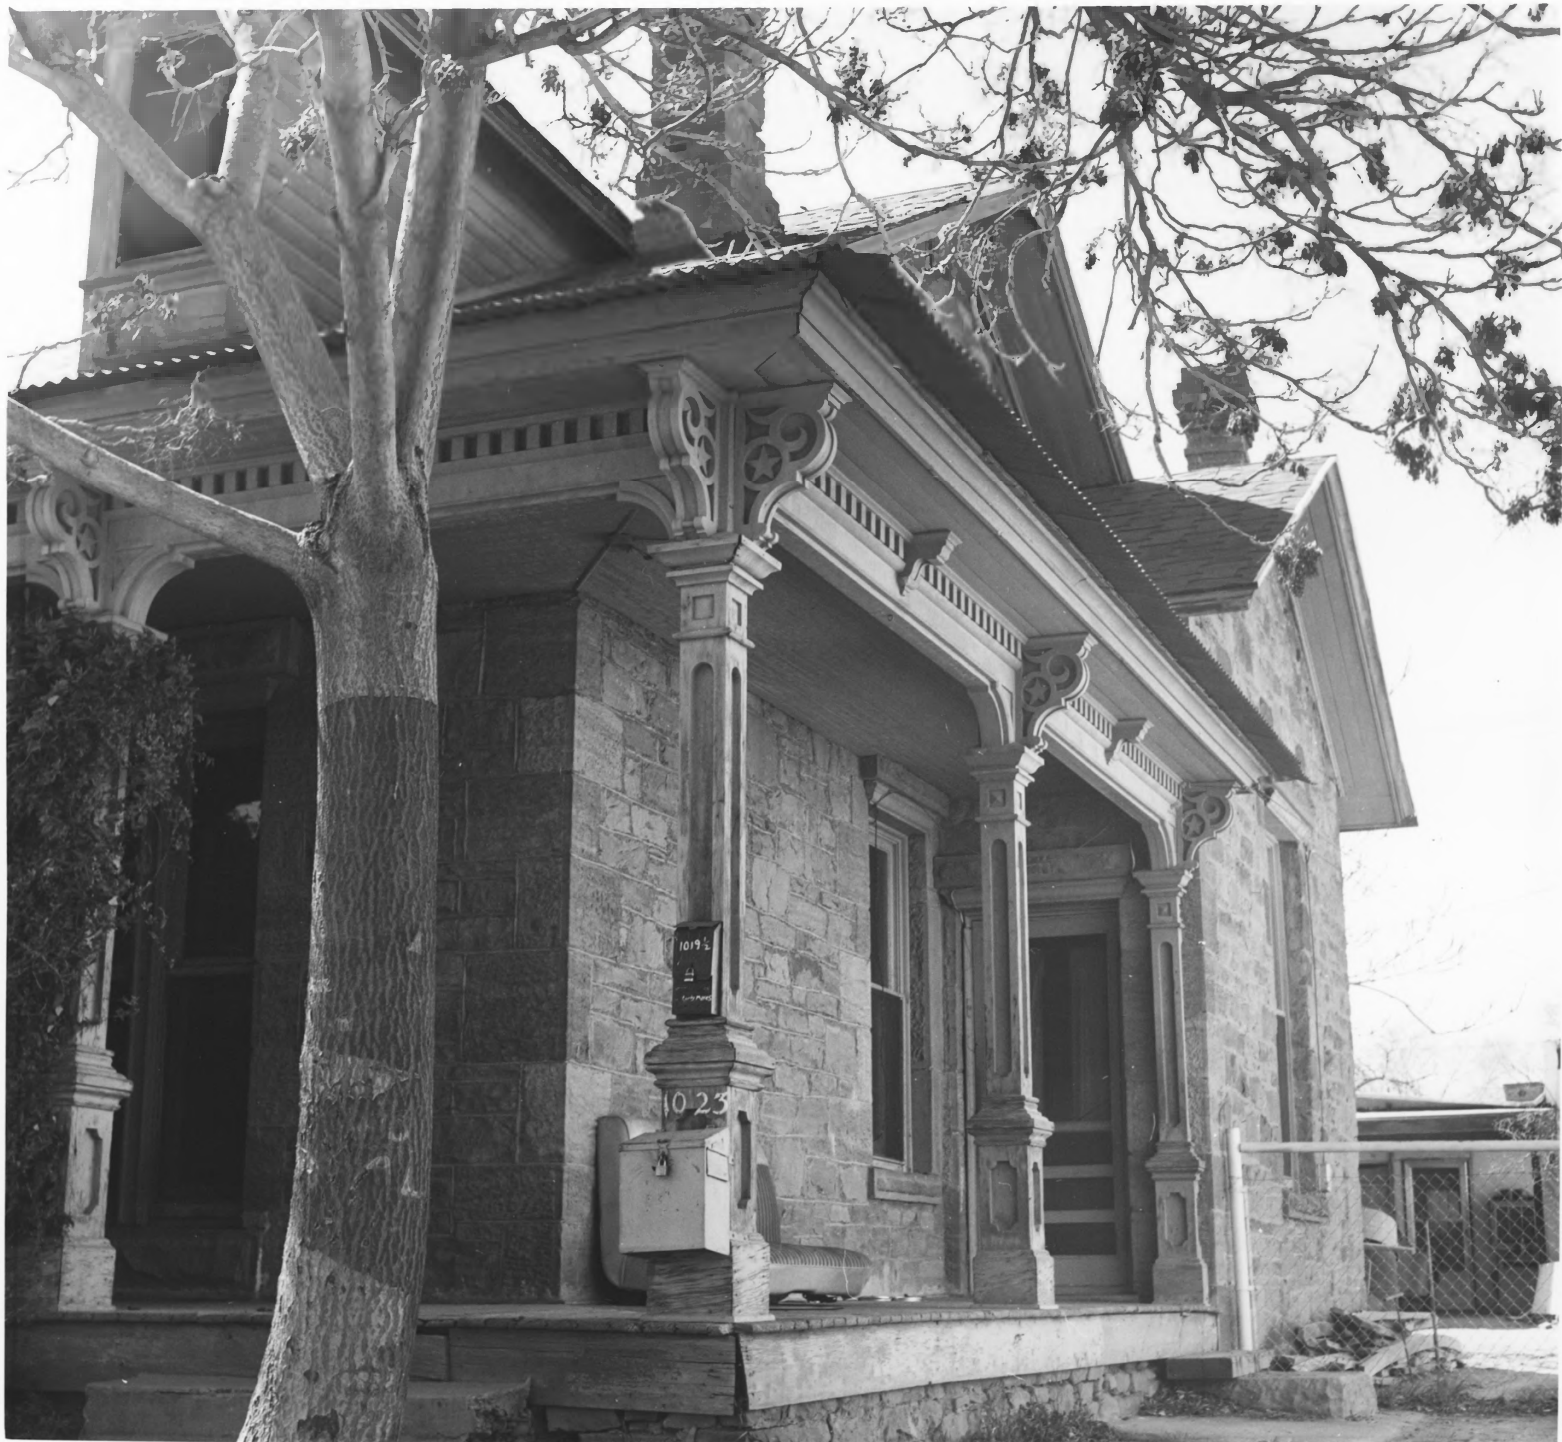

Bernalillo County

Superintendent's House-
Atlantic & Pacific Railroad
Albuquerque, N. M.
Richard Federici Feb. 4, 1975

State Planning Office
Santa Fe, N. M.
View of house looking northwest
Photo. #1.87

JUN 15 1977

JAN 20 1978

Bernalillo County

Superintendent's House-
Atlantic & Pacific Railroad
Albuquerque, N. M.
Richard Federici Feb. 4, 1975

State Planning Office
Santa Fe, N. M.
View of house looking southwest

Photo. #2. *g 7* **JUN 15 1977**

JAN 20 1978

1019 1/2

1023

Bernalillo County

Superintendent's House-
Atlantic & Pacific Railroad
Albuquerque, N. M.
Richard Federici Feb. 4, 1975

JUN 15 1977

State Planning Office
Santa Fe, N. M.
Porch detail looking southwest