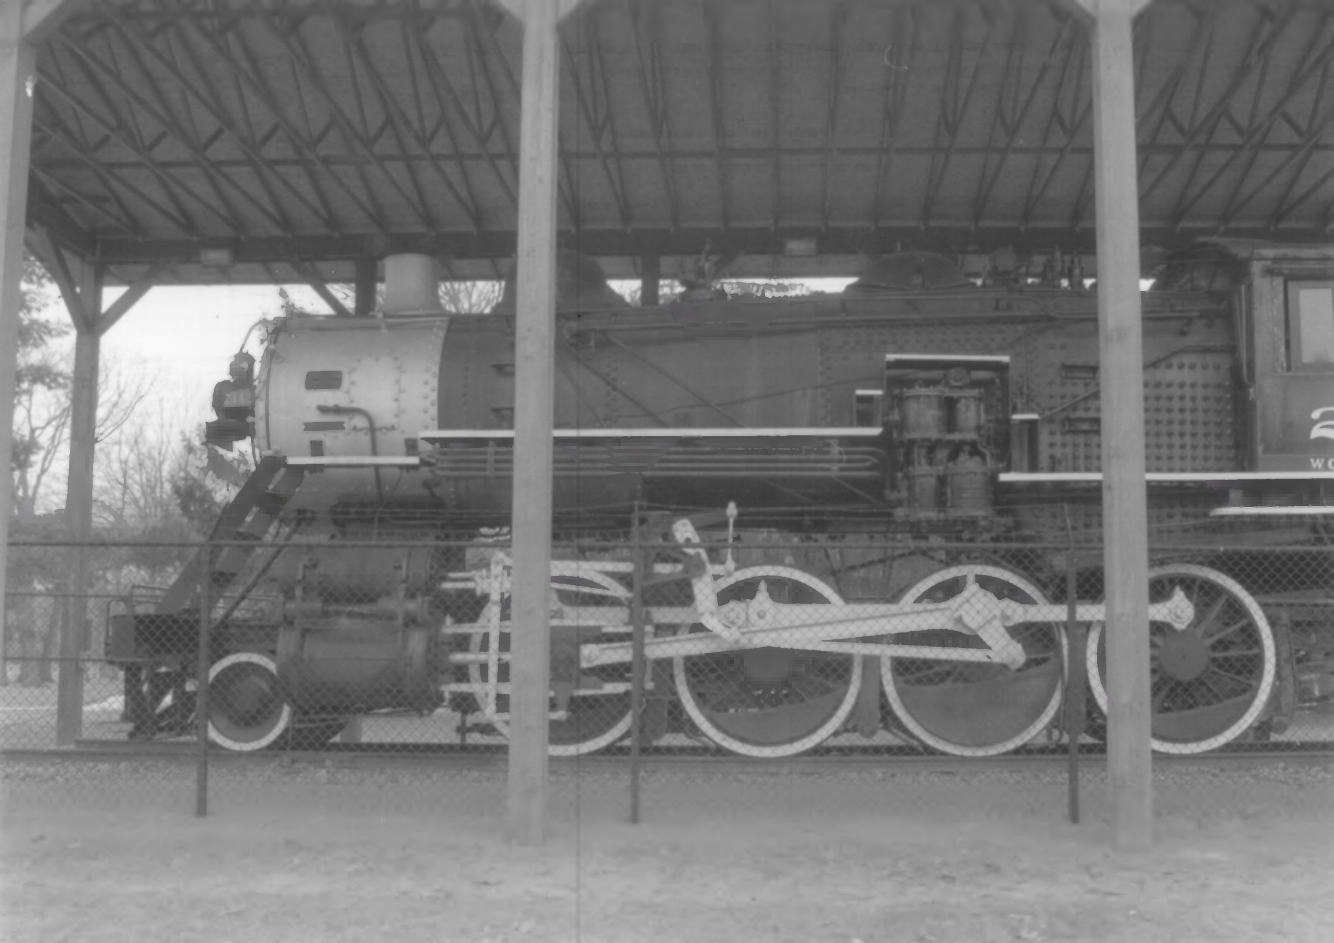

1900
DIME

Soo Line Steam Locomotive 2442

Marshfield, Wood Co., WI

1 of 3

2442

K DO
NE

Soo Line Steam Locomotive 2442

Marshfield, Wood Co., WI

2 of 3

Sea Line Steam Locomotive 2442

Marshfield, Wood Co, WI

303