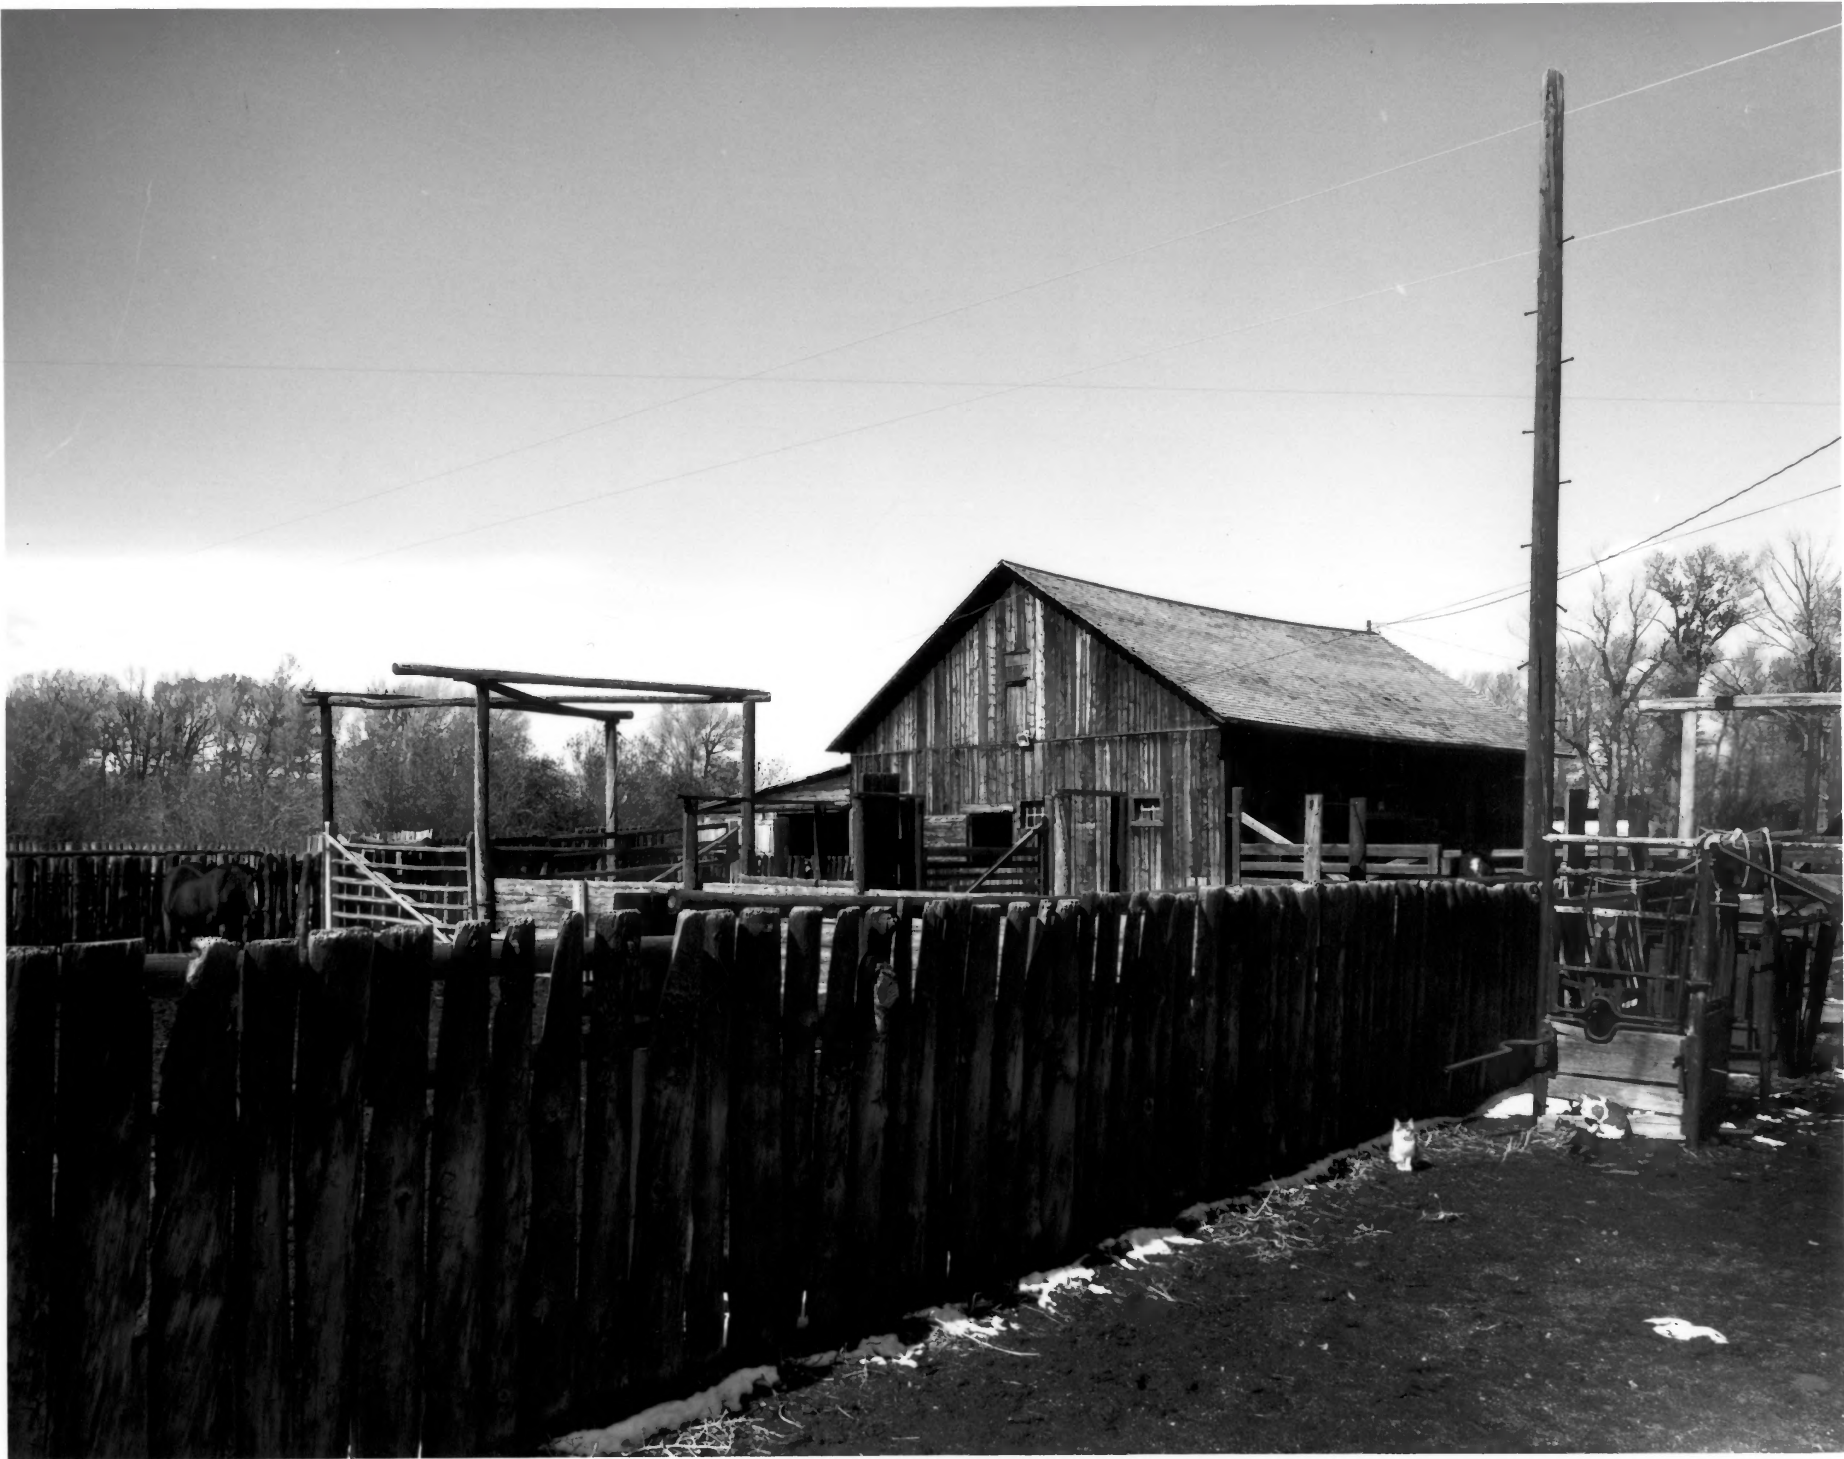

LODGE, VEE BAR DUDE RANCH
APPROXIMATELY 8 MILES E. OF CENTENNIAL, WY.

ON HIGHWAY 130

ALBANY COUNTY

PHOTOGRAPHER: RICHARD COLLIER

5/3/85

View is West

4/9/86

10/8/85

Loading shute

Albany County

Located approximately 8 miles east of
Centennial, Wyo. on Hwy. 130

Photographer: Richard Collier

View is southwest looking at shute and
part of corrall

4/9/84

10/8/85

Barn and corral system. Vee Bar Ranch
Albany County

Located approximately 8 miles east of
Centennial, Wyoming on Highway 130

Photographer: Richard Collier

View is West, northwest looking at barn
and corral system shot from over corral.

4/9/86

BARN

VEE BAR DUDE RANCH

Barn, barnyard and corral, Vee Bar Ranch

Albany County

· Located approximately 8 miles east of
Centennial, Wyoming on Hwy. 130

Photographer: Richard Collier

View is southwest looking at barn and corral
system