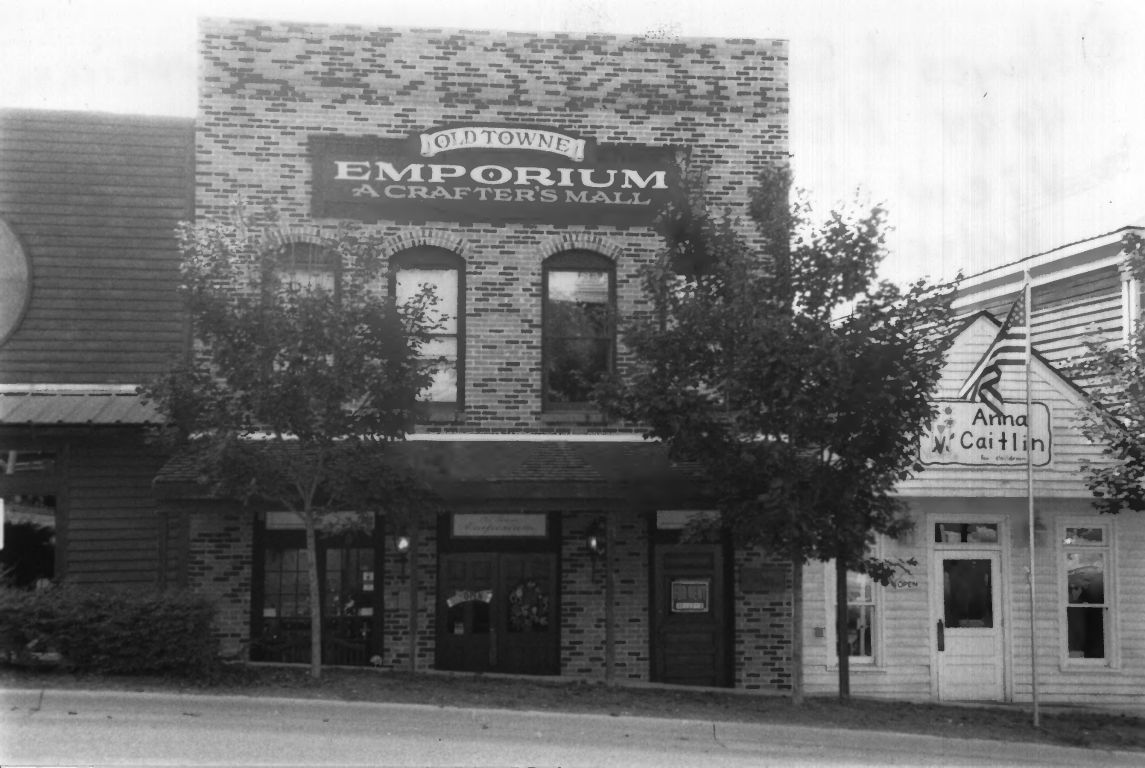

Ann
Caitlin
For Children

STORE
OPEN

1) L. P. Leonard's Stone
No # Helena Road
Helena, Alabama
Shelby County
View of front facade facing NW
Pamela King; 2005
Helena Historic District

Anne
Caitrin
for children

OPEN

FOR RENT
EST. 1930

2) Griffin's Store / Now Anna Caitlin
4093 Helena Road
View of front facade facing NW
Helena, AL
Shelby County
~~View of front~~
Pamela King; 2005
Helena Historic District

OLD TOWN
EMPORIUM
A CRAFTER'S MALL

Anna
Caitlin
for Children

3) Hayes & Sons / now Old Town Emporium
4044 Helena Road

View of front facing West

Helena, AL

Shelby County

Pamela King; 2005

Helena Historic District

ZUMTO

Shelby County

Pamela King; 2005

Helena Historic District

BUCKLE UP
LEATHERS
MOTORCYCLE
PARKING

HARLEY-DAVIDSON

LE

6) Store
4075 Helena Road
View of front facing SW
Helena, AL
Shelby County
Pamela King, 2005
Helena Historic District