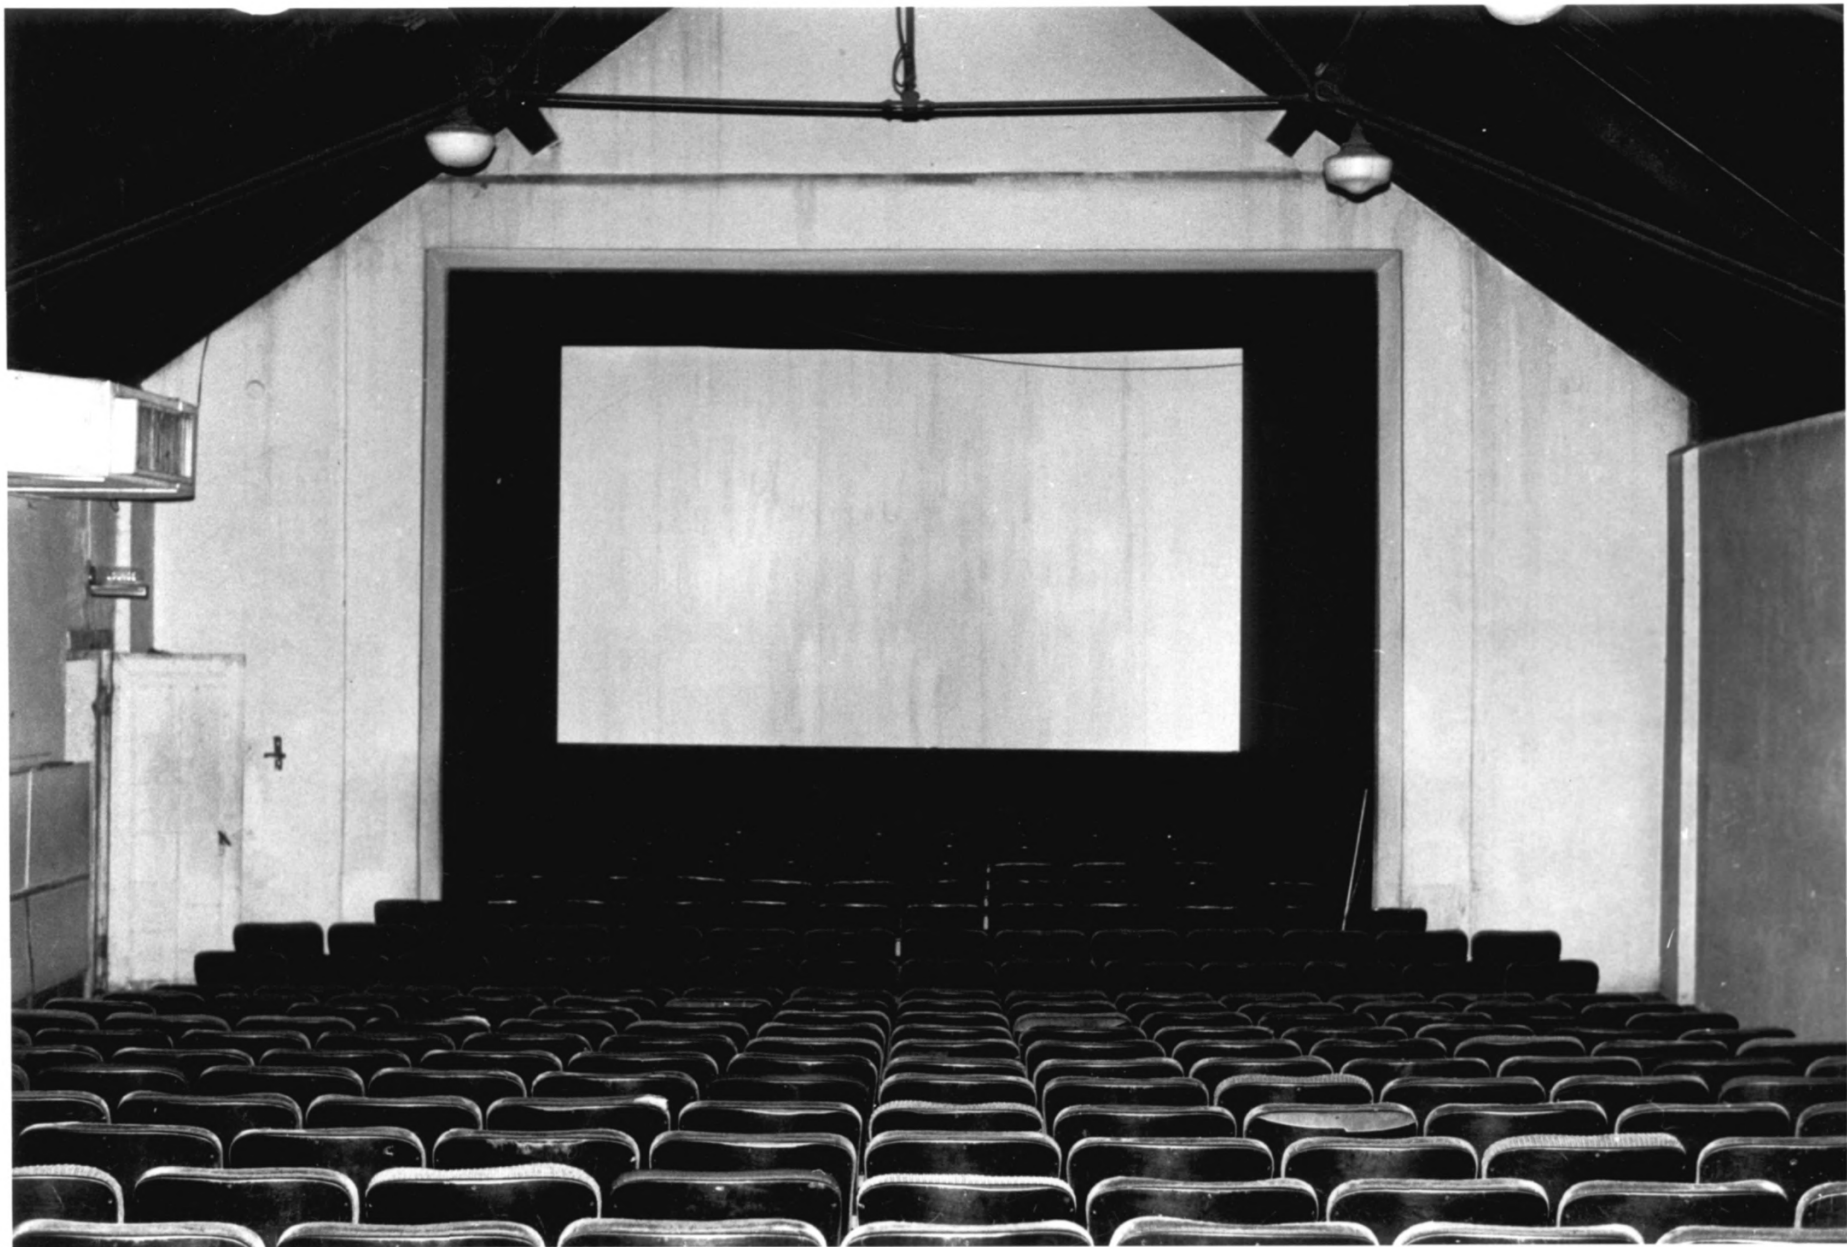

Jane Lytle-Manns, photo, 1/1983
Filed with New Haven Colony Historical
Society, New Haven, CT

View north, exterior rear fly space

2 of 8

THE LITTLE THEATRE ON LINCOLN STREET
New Haven, CT

Jane Lytle-Manns, photo, 1/1983
Filed with New Haven Colony Historical
Society, New Haven, CT

View south, southeast, exterior front
facade

THE LITTLE THEATRE ON LINCOLN STREET
New Haven, CT

Jane Lytle-Manns, photo, 1/1983
Filed with New Haven Colony Historical
Society, New Haven, CT

View south, interior

View north, northwest, interior
(belaying pins)

THE LITTLE THEATRE ON LINCOLN STREET
New Haven, CT

Jane Lytle-Manns, photo, 1/1983
Filed with New Haven Colony Historical
Society, New Haven, CT

View north, northwest, exterior