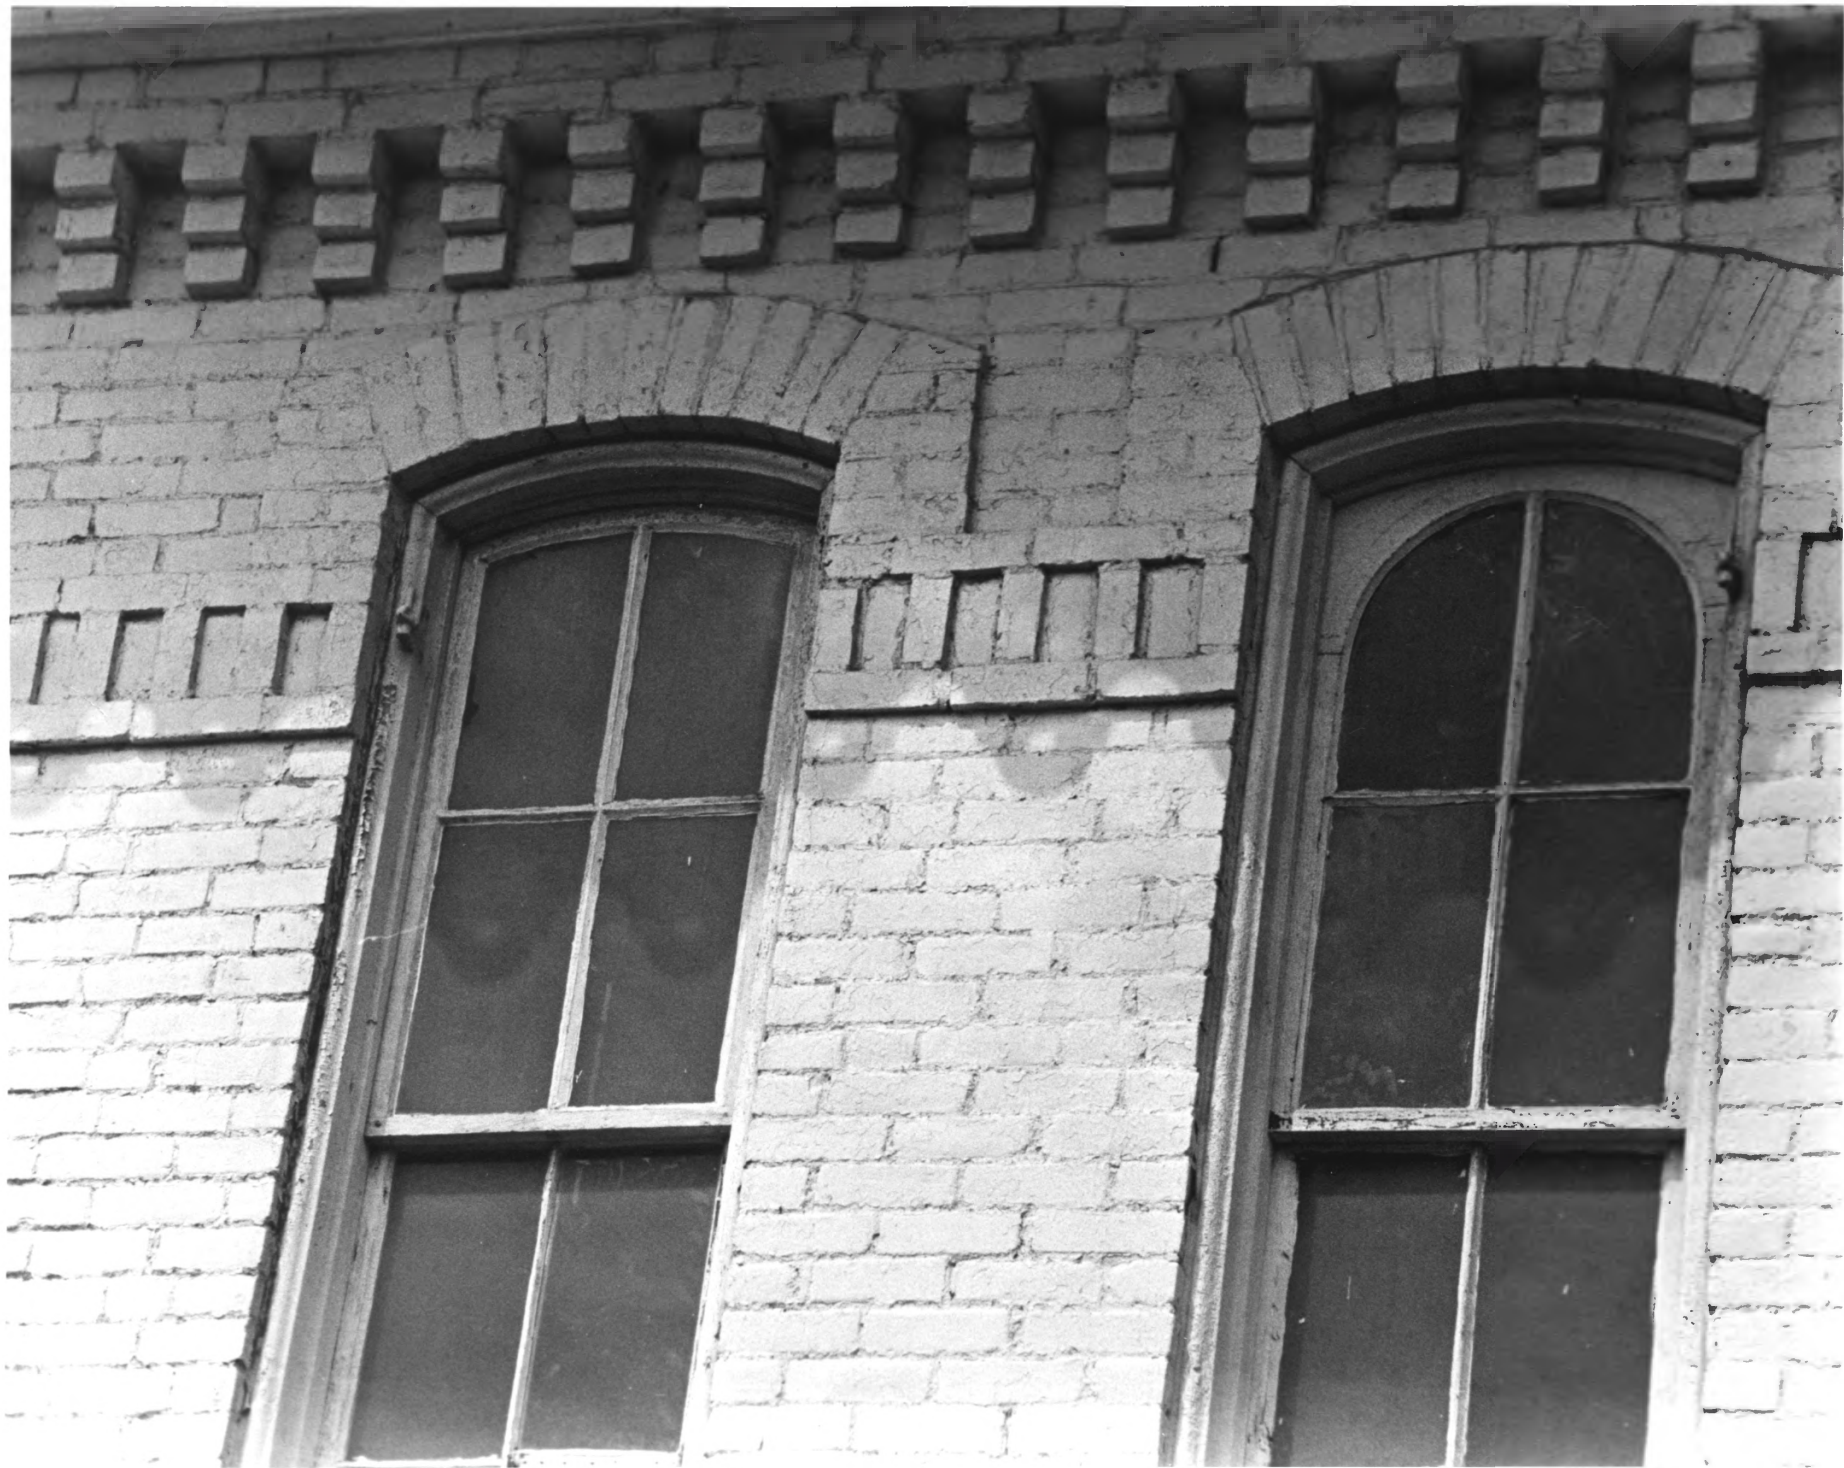

Fayette County

Floral Hall, Lexington, Kentucky
Randy Myers, 3251 Sutherland Drive
Lexington, Kentucky

April 20, 1976

Photo 5. *of 9*

View from the north after
reconstruction of upper tiers.

AUG 29 1977 JAN 31 1977