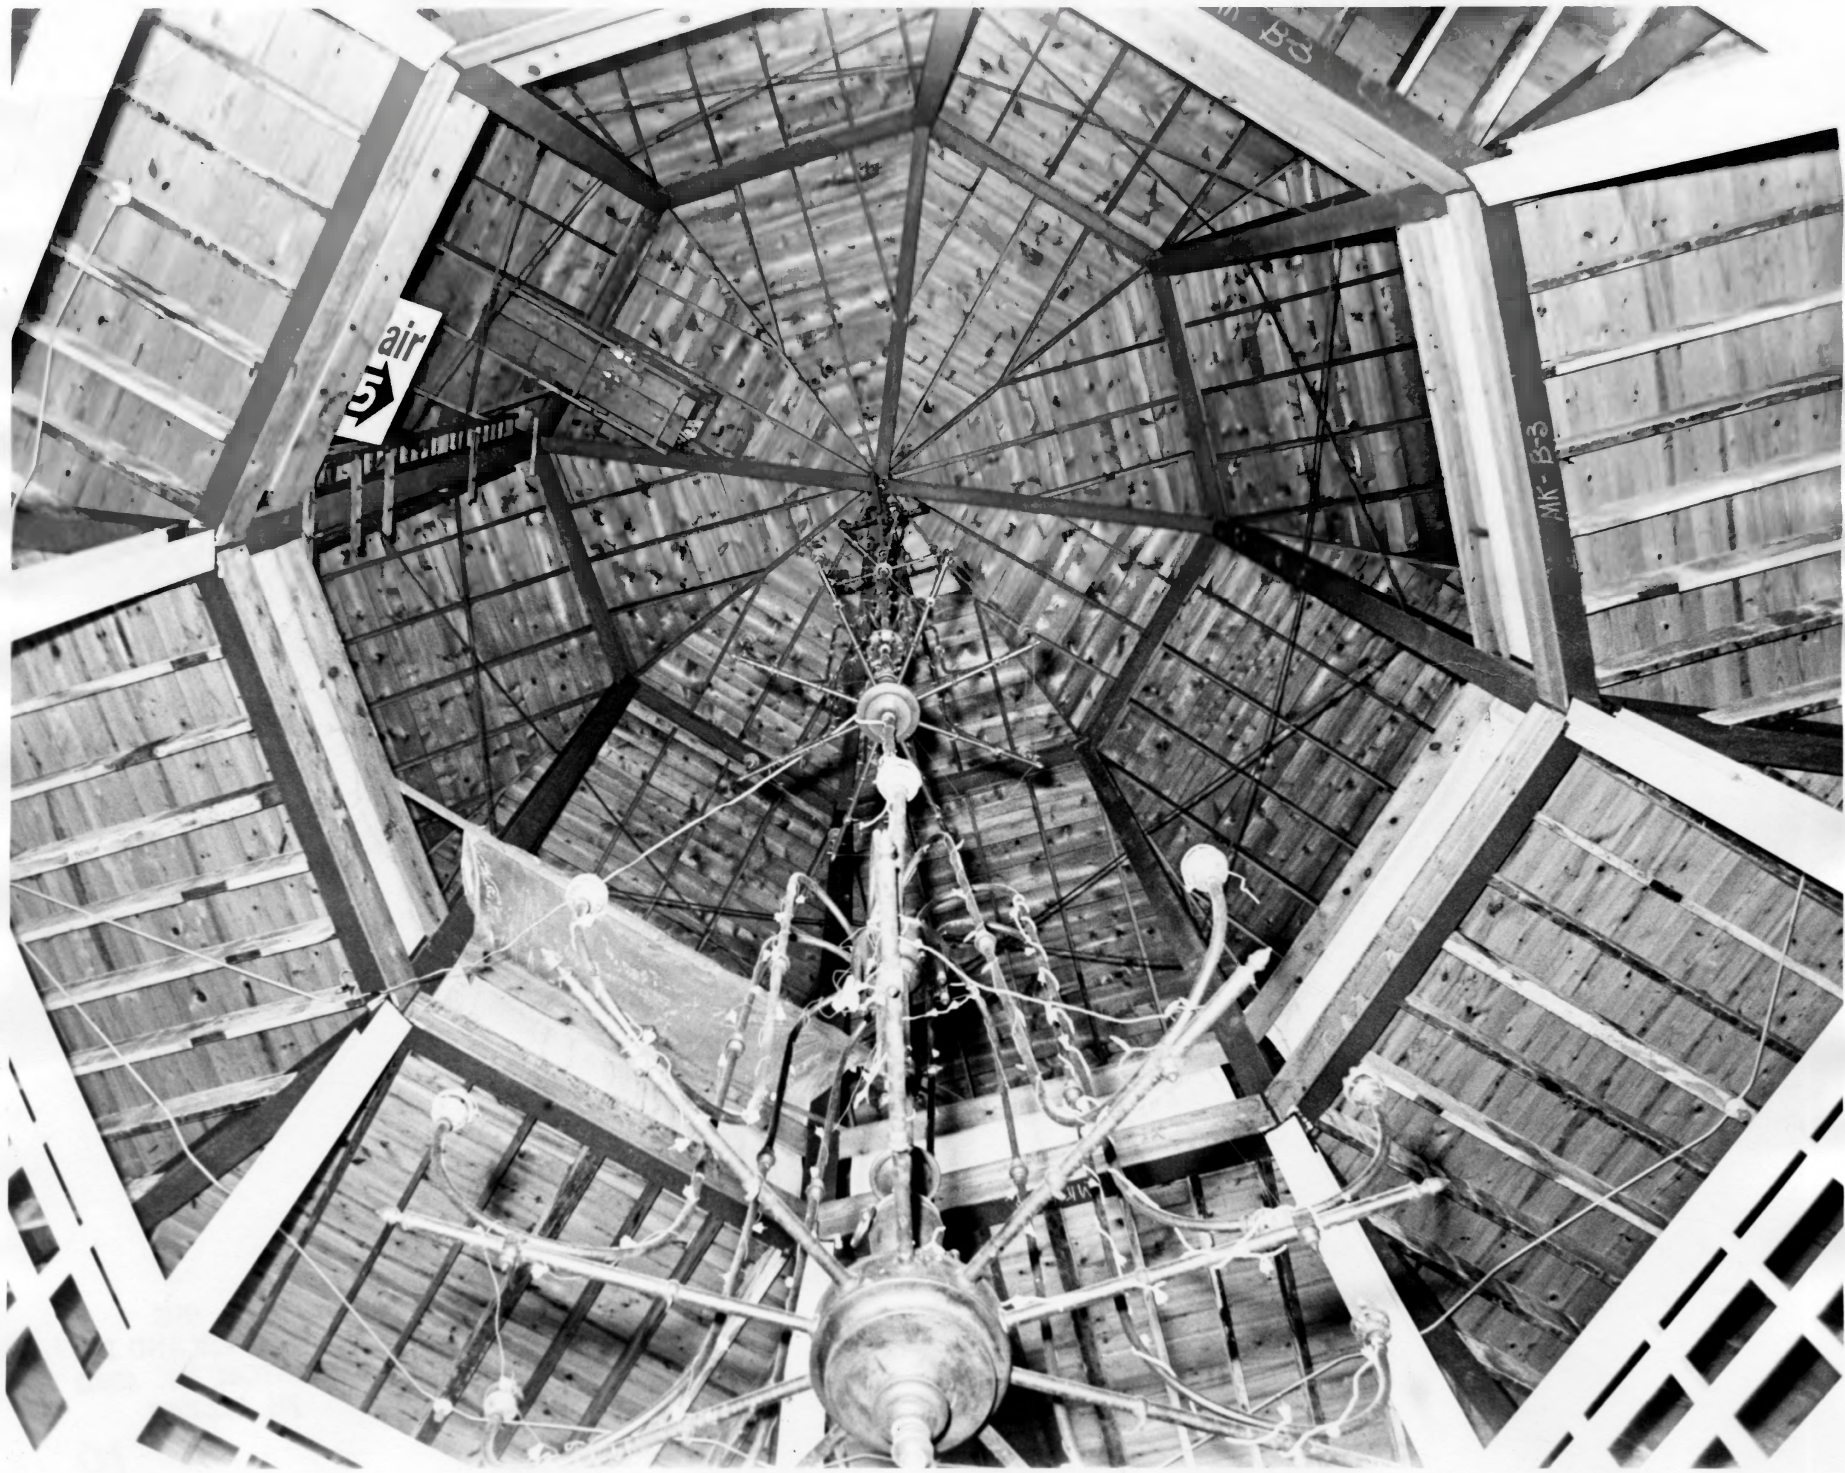

air
↑

B-3

MK-B-3