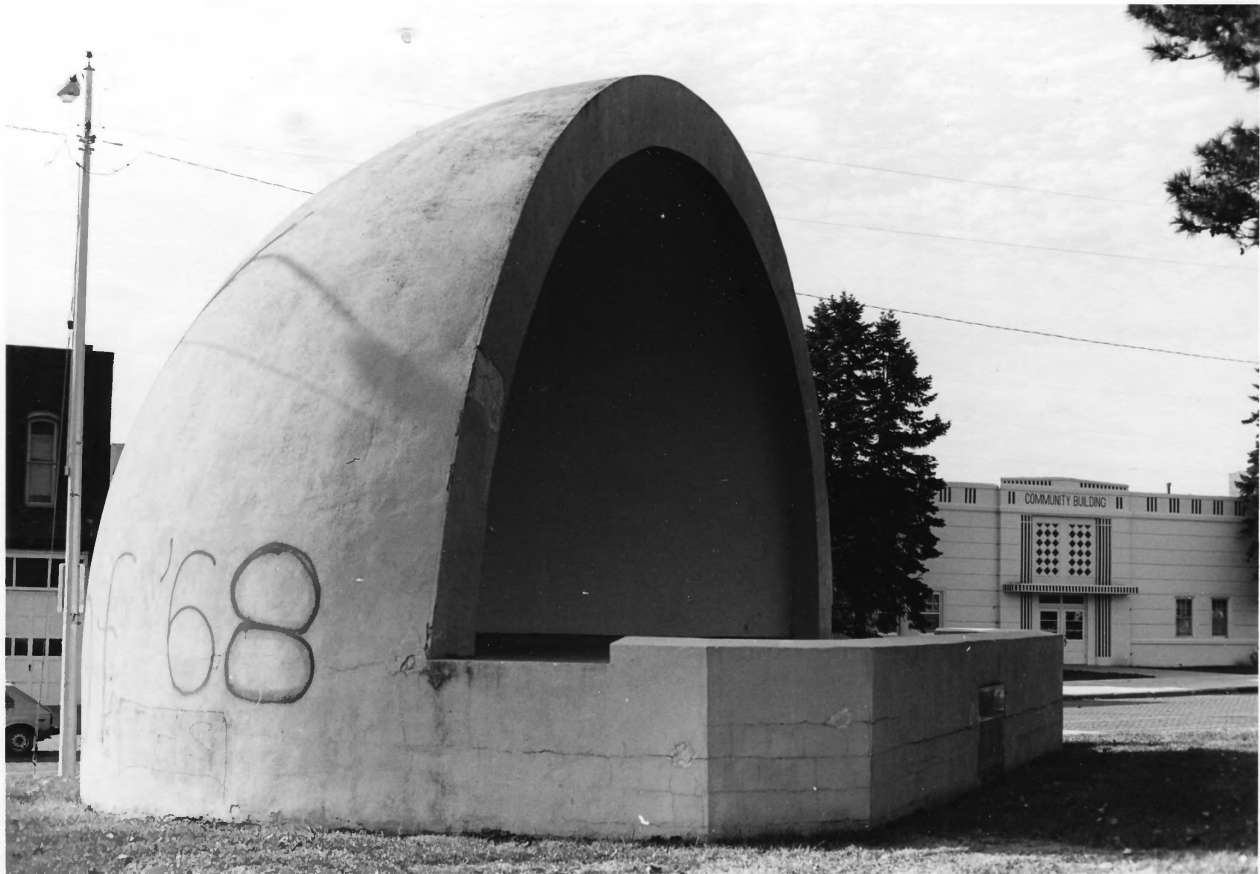

8811/914

Johnson County Courthouse (NeHBS J007-1)

Tecumseh, Johnson Co, NE

Photo by BTB Long, FOUR MILE RESEARCH
1988

(NSHS 8811/914)

Looking SE, showing grounds and N + W facades

Photo 1 of 4

Johnson County Courthouse (N&HBS J007-1)

Tecumseh, Johnson Co, NE

Photo by BTB Long, FOUR MILE RESEARCH

1988

(NSHS 8811/9:30)

Looking W, showing GAR statue on
NE corner of grounds

Photo 2 of 4

Johnson

8811/9:30