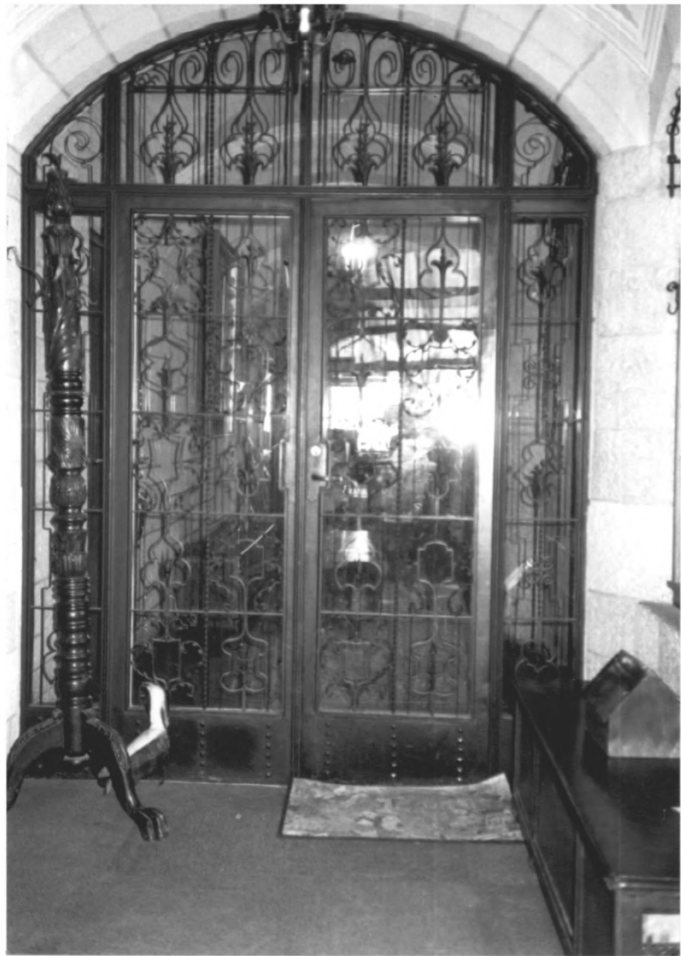

INSIDE INNER COURTYARD

LEADED PANE WINDOW

COPPER DRAIN

View EAST TO WEST

Photo # 17

CASTLE

Chevokee Ranch

TOWER INSIDE INNER  
COURTYARD ON SOUTH WALL

View - FROM NORTH TO SOUTH

Photo # 18

CASTLE

Cherokee Ranch

HAIF TIMBERED ROOM TAKEN  
FROM PARAPET,

view - FROM SOUTH TO NORTH

Photo # 19

CASTLE Cherokee Ranch

ONE OF THE  
GARROGLES ON SOUTH  
TOWER

view FROM EAST TO WEST

Photo # 20

CASTLE  
Cheerokee Ranch

CASTLE WROUGHT IRON

DOOR 18<sup>th</sup> CENTURY

ITALIAN STYLE 1928

BURNHAM HOYT DESIGN