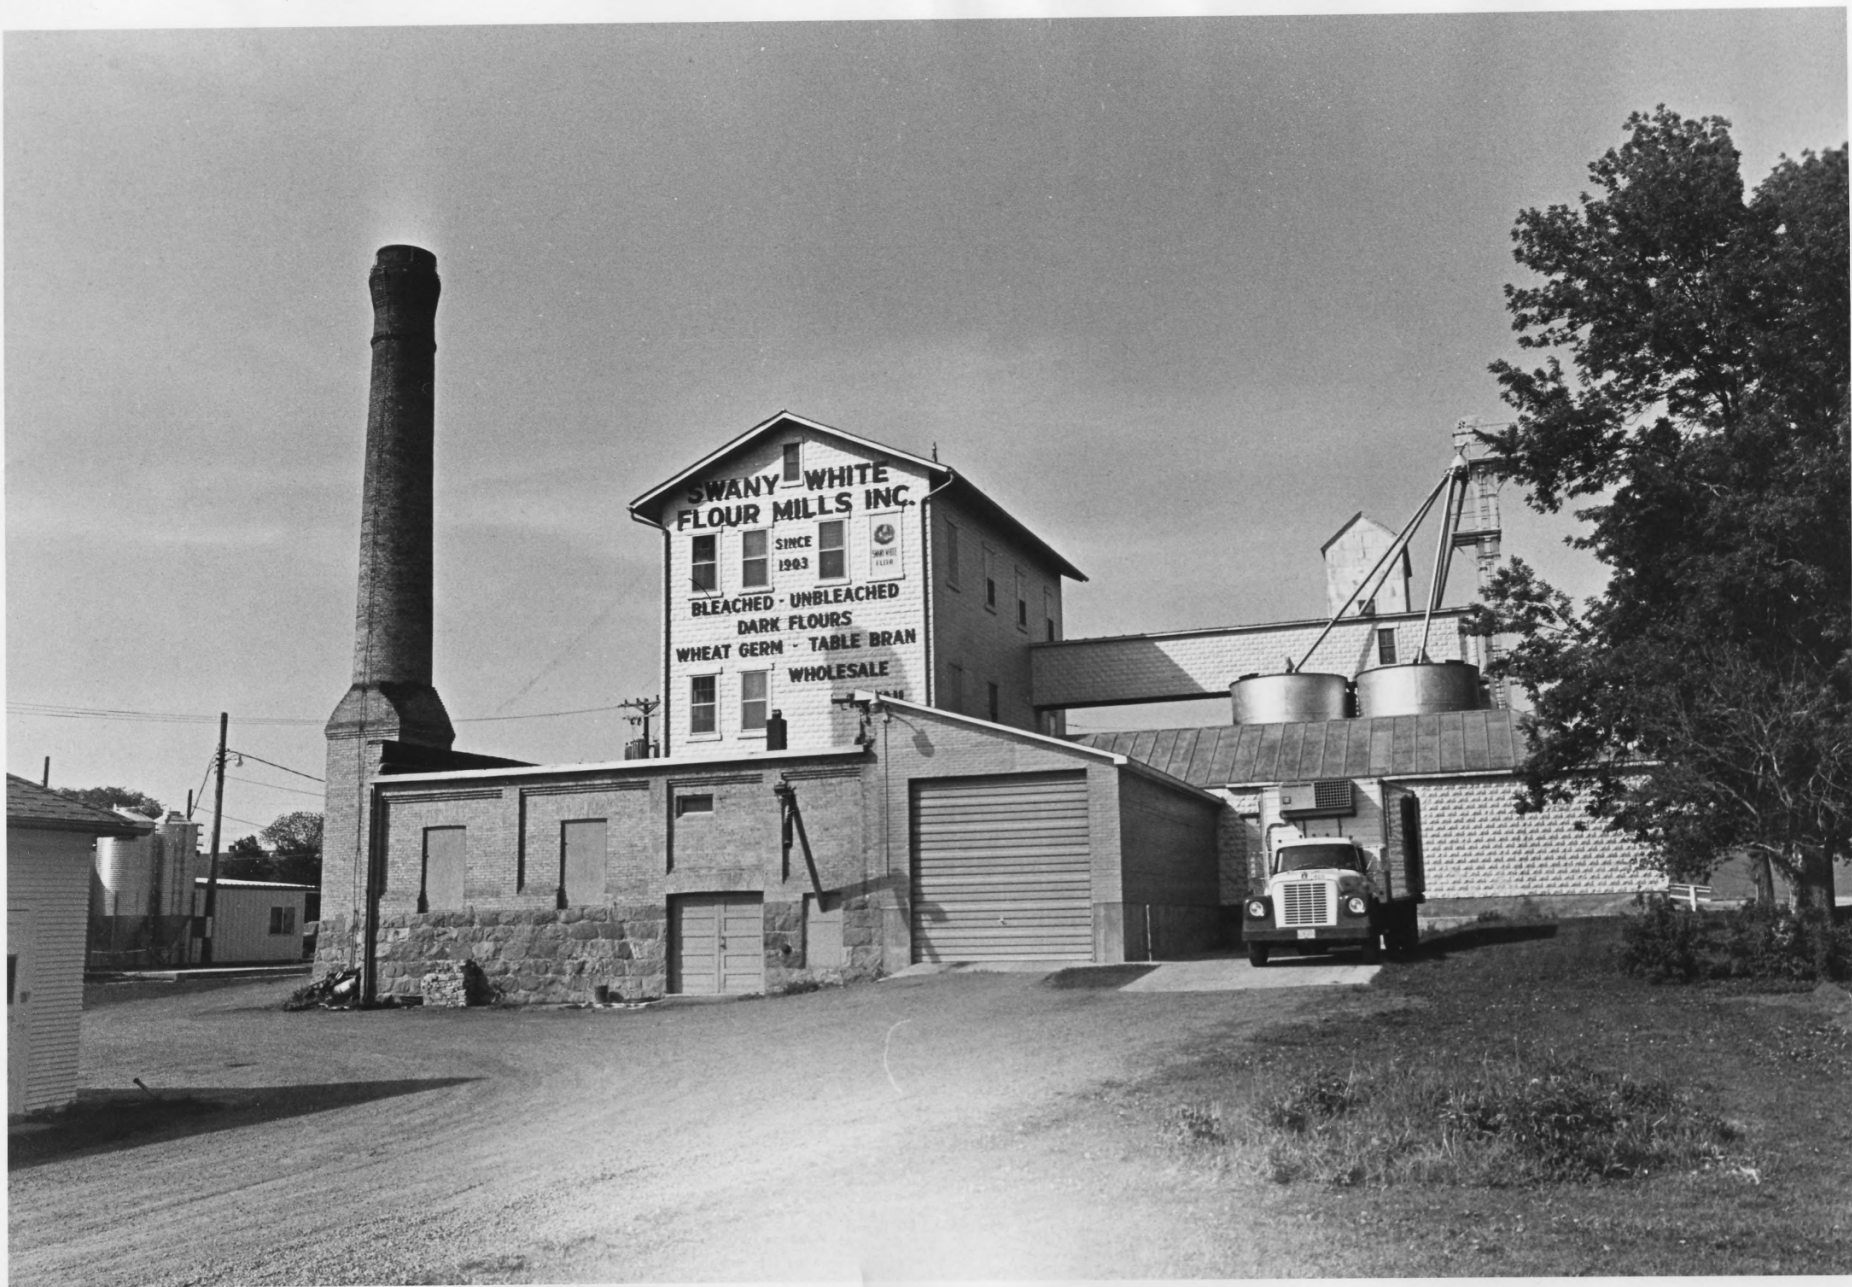

SWANY WHITE
FLOUR MILLS INC.

SINCE
1903

BLEACHED - UNBLEACHED
DARK FLOURS
WHEAT GERM - TABLE BRAN
WHOLESALE